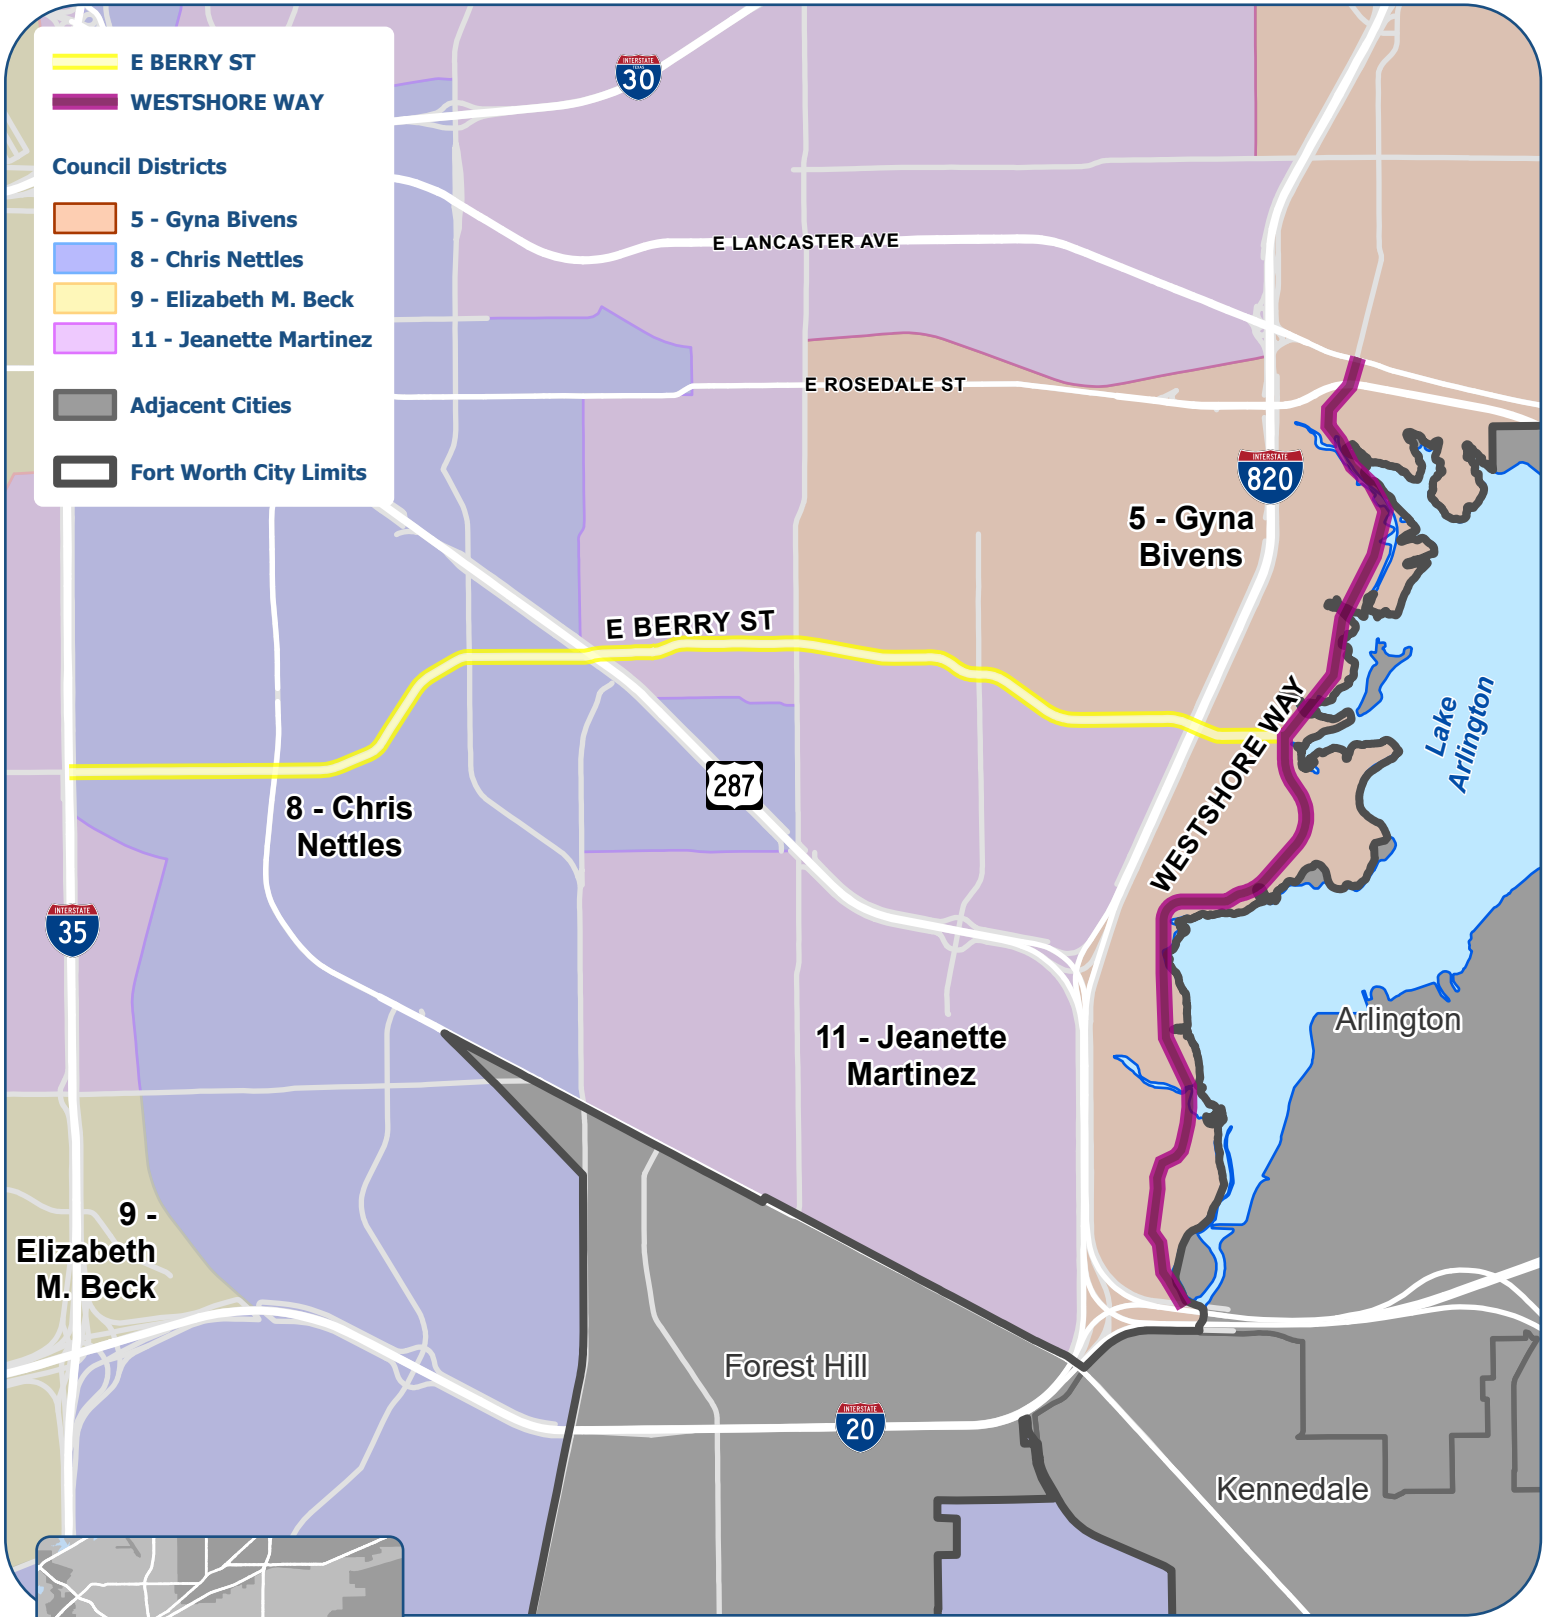

Mayor & Council Map | E. Berry St Corridor Plan Adoption

CD #5, 8, 11

Data Source: CFW GIS, Near Map | Map generated March 2025
TPW Business Support Services

Copyright © 2025 City of Fort Worth. Unauthorized reproduction is a violation of applicable laws. This data is to be used for graphical representation only. The accuracy is not to be taken/used as data produced for engineering purposes or by a registered professional land surveyor. The City of Fort Worth assumes no responsibility for the accuracy of said data.