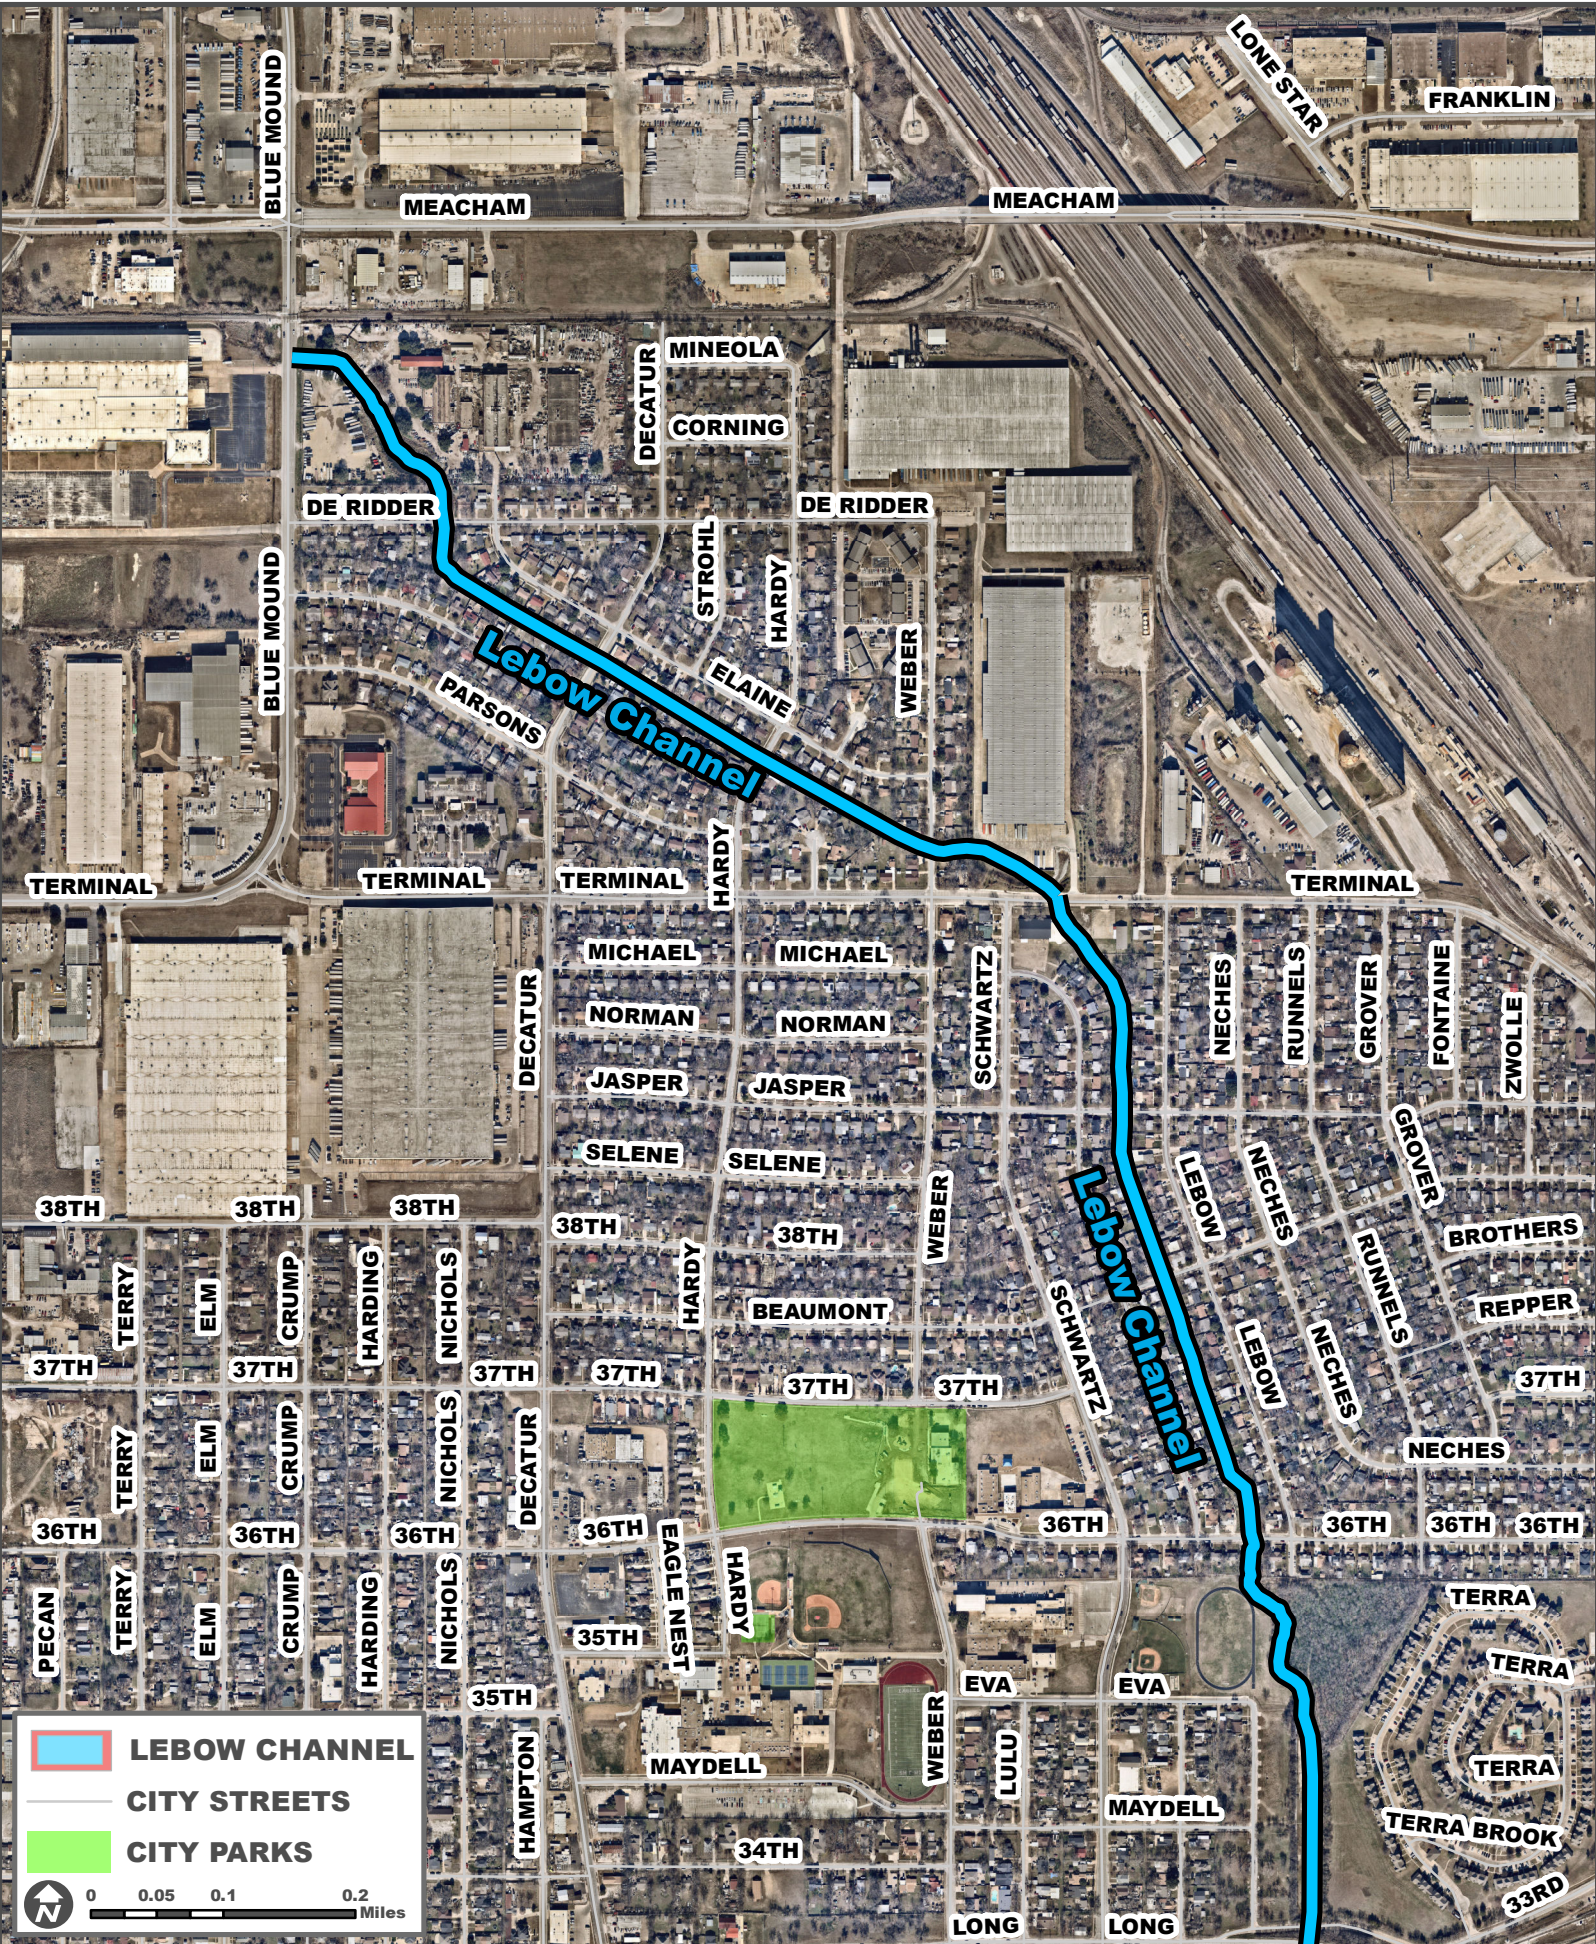

MAYOR & COUNCIL COMMUNICATION MAP

LEBOW FLOOD MITIGATION PROGRAM

- LEBOW CHANNEL
- CITY STREETS
- CITY PARKS