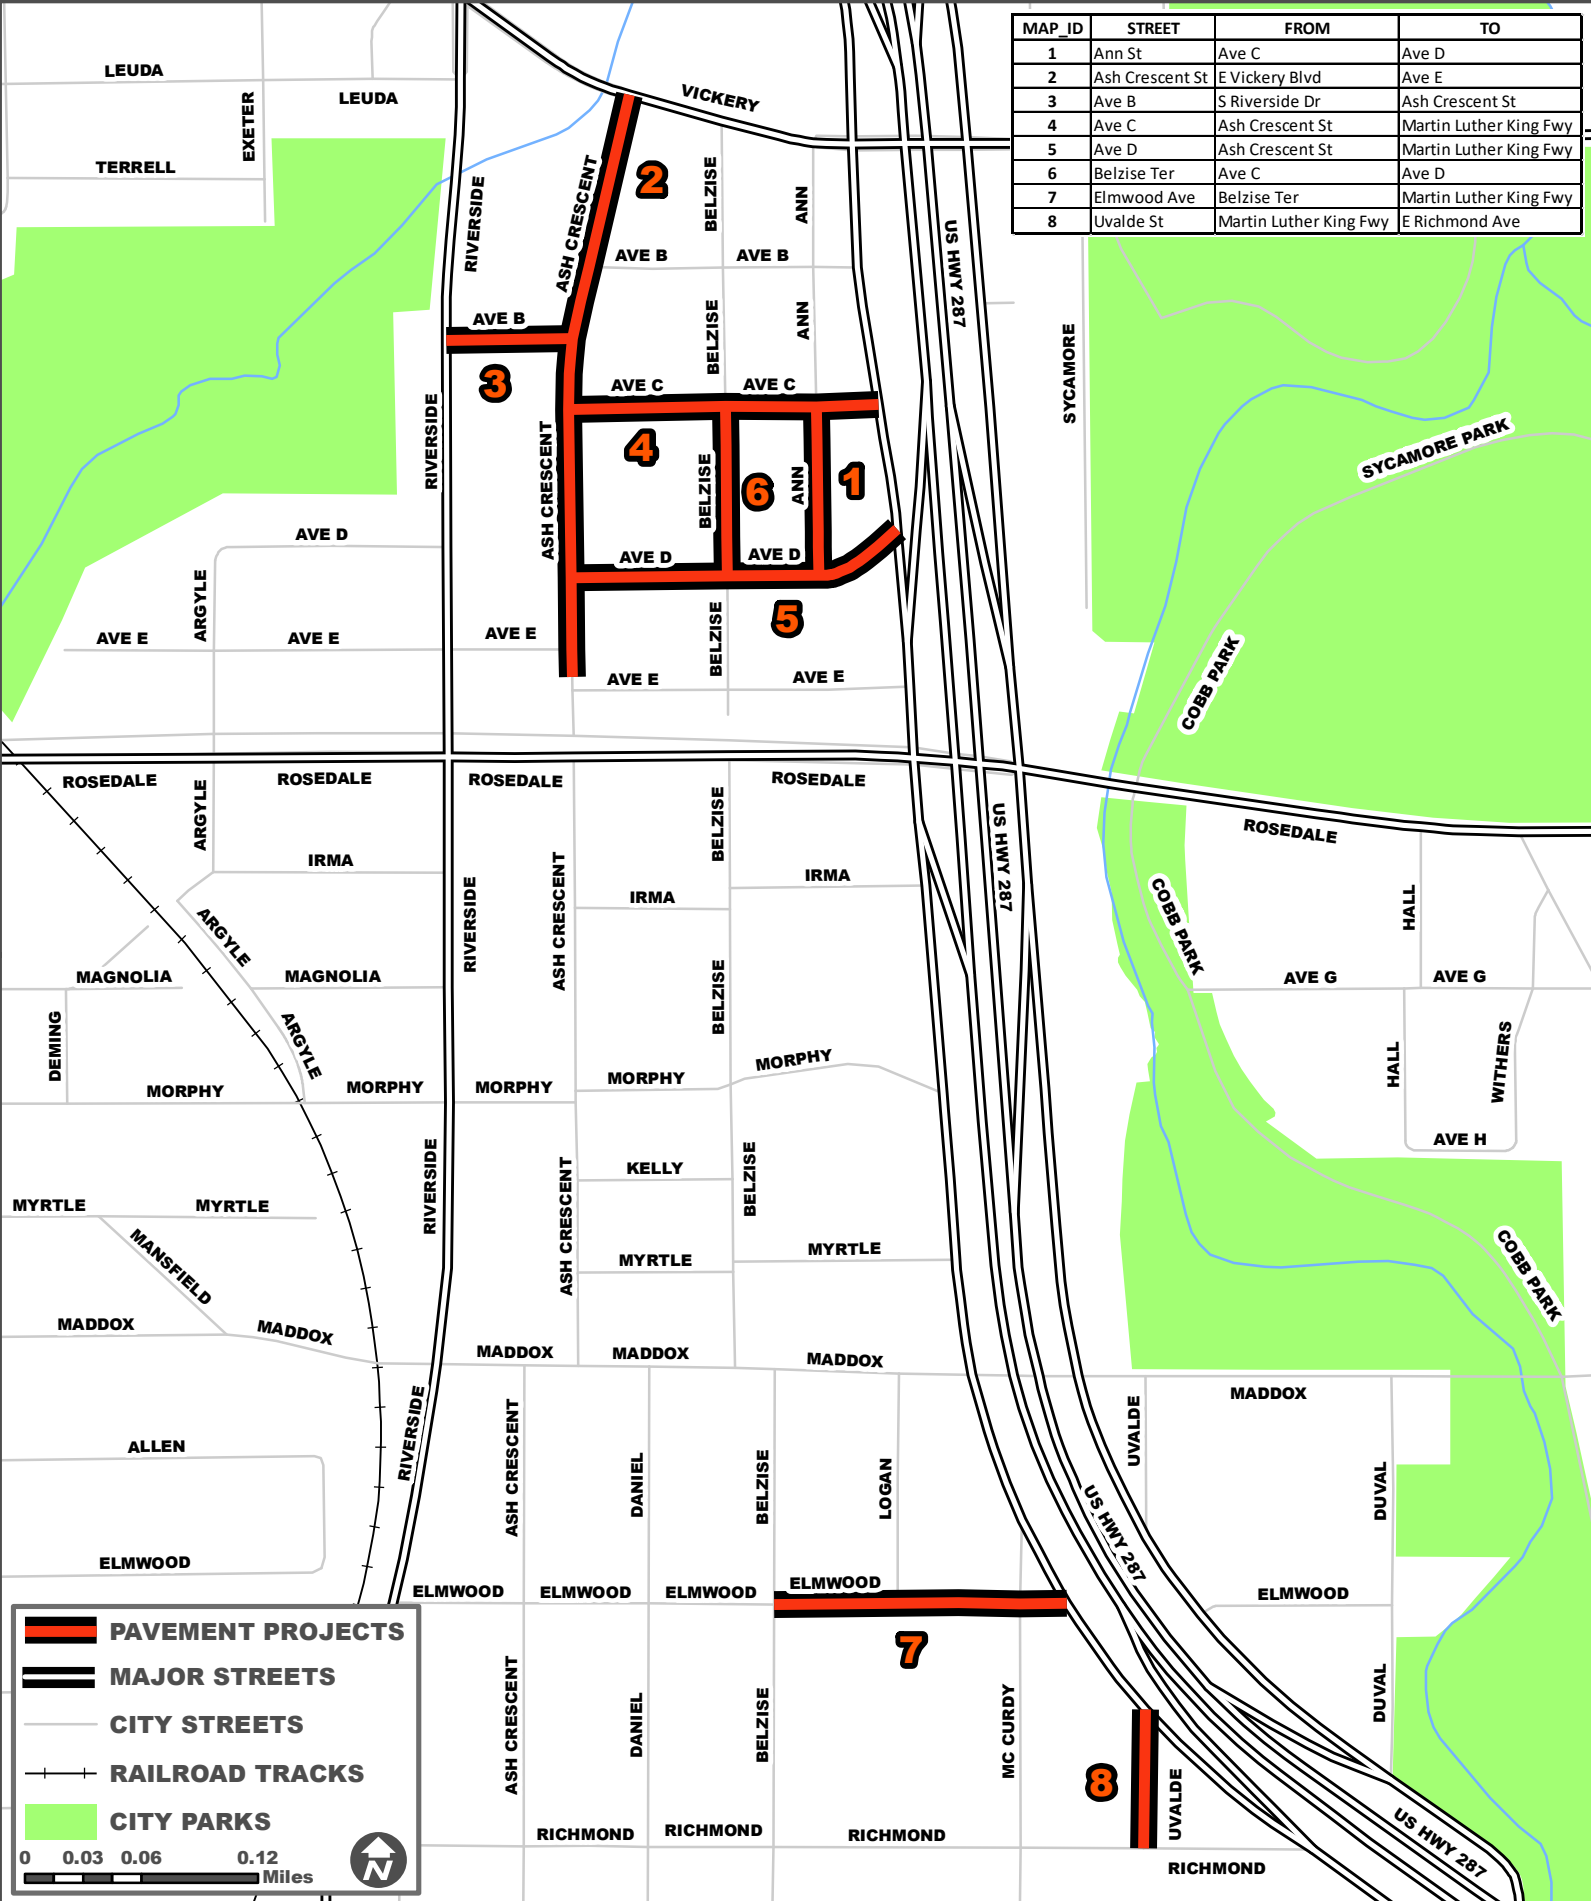

# MAYOR & COUNCIL COMMUNICATION MAP

## 2022 BOND NEIGHBORHOOD STREETS

### CPN102931 - YEAR 1 CONTRACT 5

MAP_ID	STREET	FROM	TO
1	Ann St	Ave C	Ave D
2	Ash Crescent St	E Vickery Blvd	Ave E
3	Ave B	S Riverside Dr	Ash Crescent St
4	Ave C	Ash Crescent St	Martin Luther King Fwy
5	Ave D	Ash Crescent St	Martin Luther King Fwy
6	Belzise Ter	Ave C	Ave D
7	Elmwood Ave	Belzise Ter	Martin Luther King Fwy
8	Uvalde St	Martin Luther King Fwy	E Richmond Ave

- PAVEMENT PROJECTS
- MAJOR STREETS
- CITY STREETS
- RAILROAD TRACKS
- CITY PARKS

0 0.03 0.06 0.12 Miles