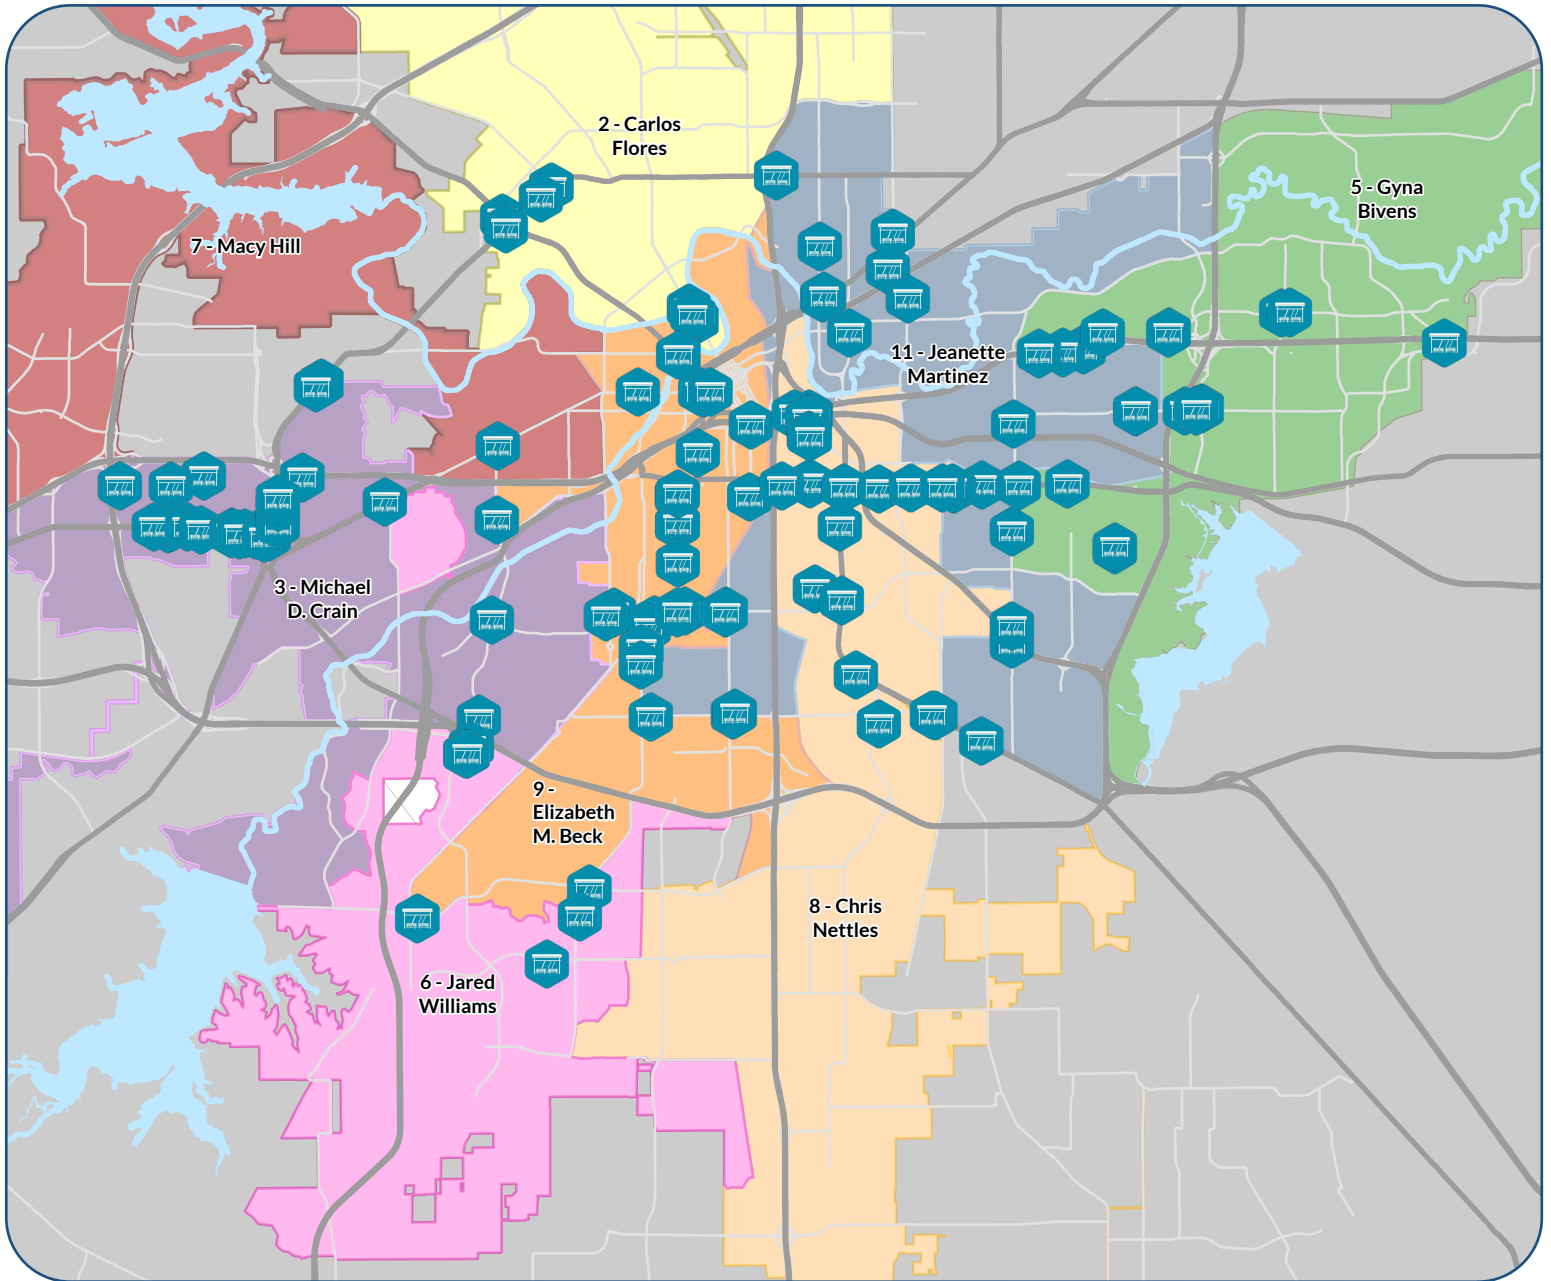

Mayor & Council Map | CPN #105012

Trinity Metro Bus Pad Locations | ARPA

Year 2 | CD #2, 3, 5, 6, 7, 8, 9, 11

- Possible Bus Pad Locations
- 6 - Jared Williams
- 7 - Macy Hill
- 2 - Carlos Flores
- 8 - Chris Nettles
- 3 - Michael D. Crain
- 9 - Elizabeth M. Beck
- 5 - Gyna Bivens
- 11 - Jeanette Martinez