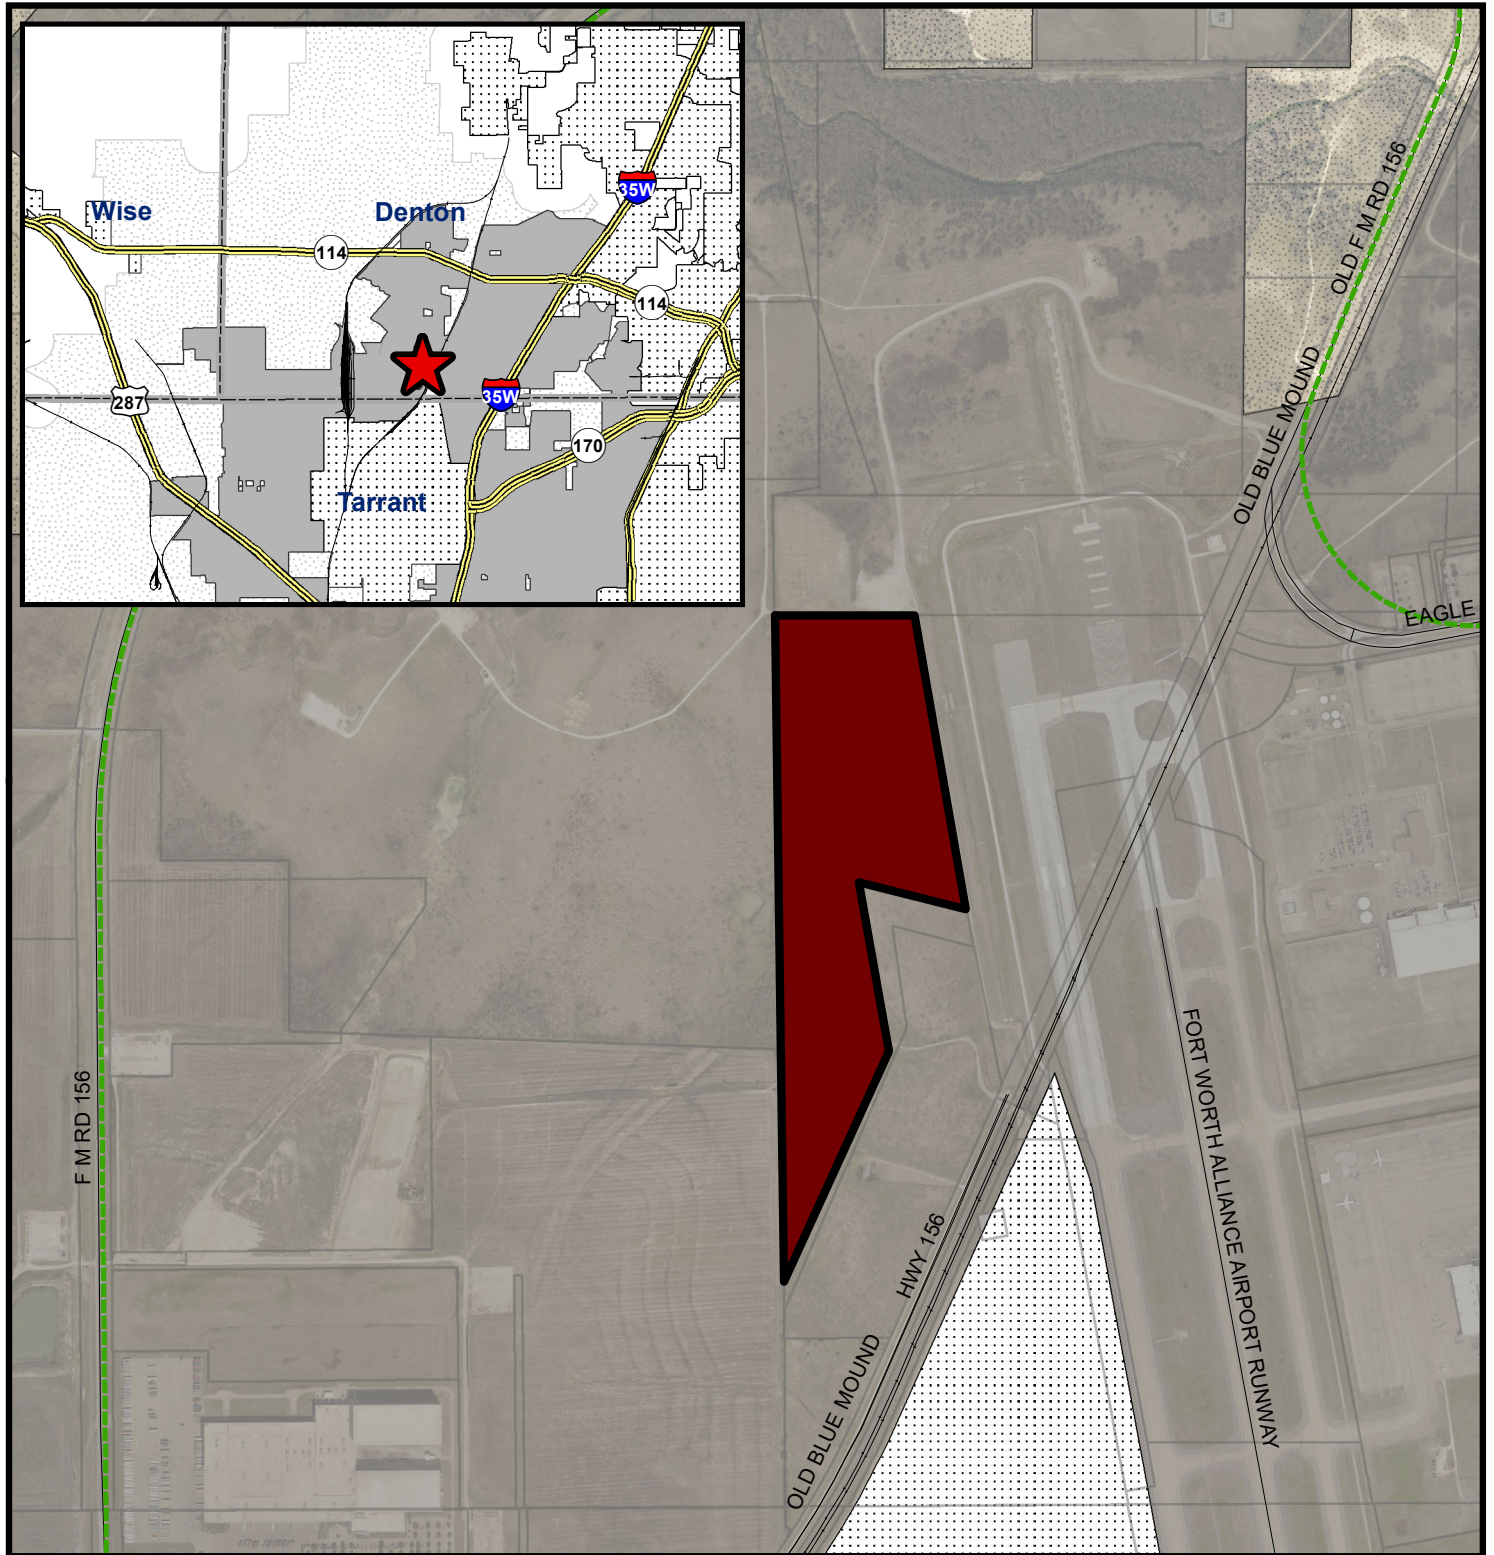

Annexation AX-21-005

Exhibit A

Addition of approximately 65.305 Acres to become part of Council District 7

Fort Worth

DESIGNATION

- | | |
|--|---|
|  Full Purpose |  Adjacent Cities |
|  Limited Purpose |  County Boundaries |
|  Extraterritorial Jurisdiction |  Annexation Area |

1:14,400

Planning & Development Department
4/30/2021

COPYRIGHT 2021 CITY OF FORT WORTH UNAUTHORIZED REPRODUCTION IS A VIOLATION OF APPLICABLE LAWS. THIS DATA IS TO BE USED FOR A GRAPHICAL REPRESENTATION ONLY. THE ACCURACY IS NOT TO BE TAKEN / USED AS DATA PRODUCED FOR ENGINEERING PURPOSES OR BY A REGISTERED PROFESSIONAL LAND SURVEYOR. THE CITY OF FORT WORTH ASSUMES NO RESPONSIBILITY FOR THE ACCURACY OF SAID DATA.