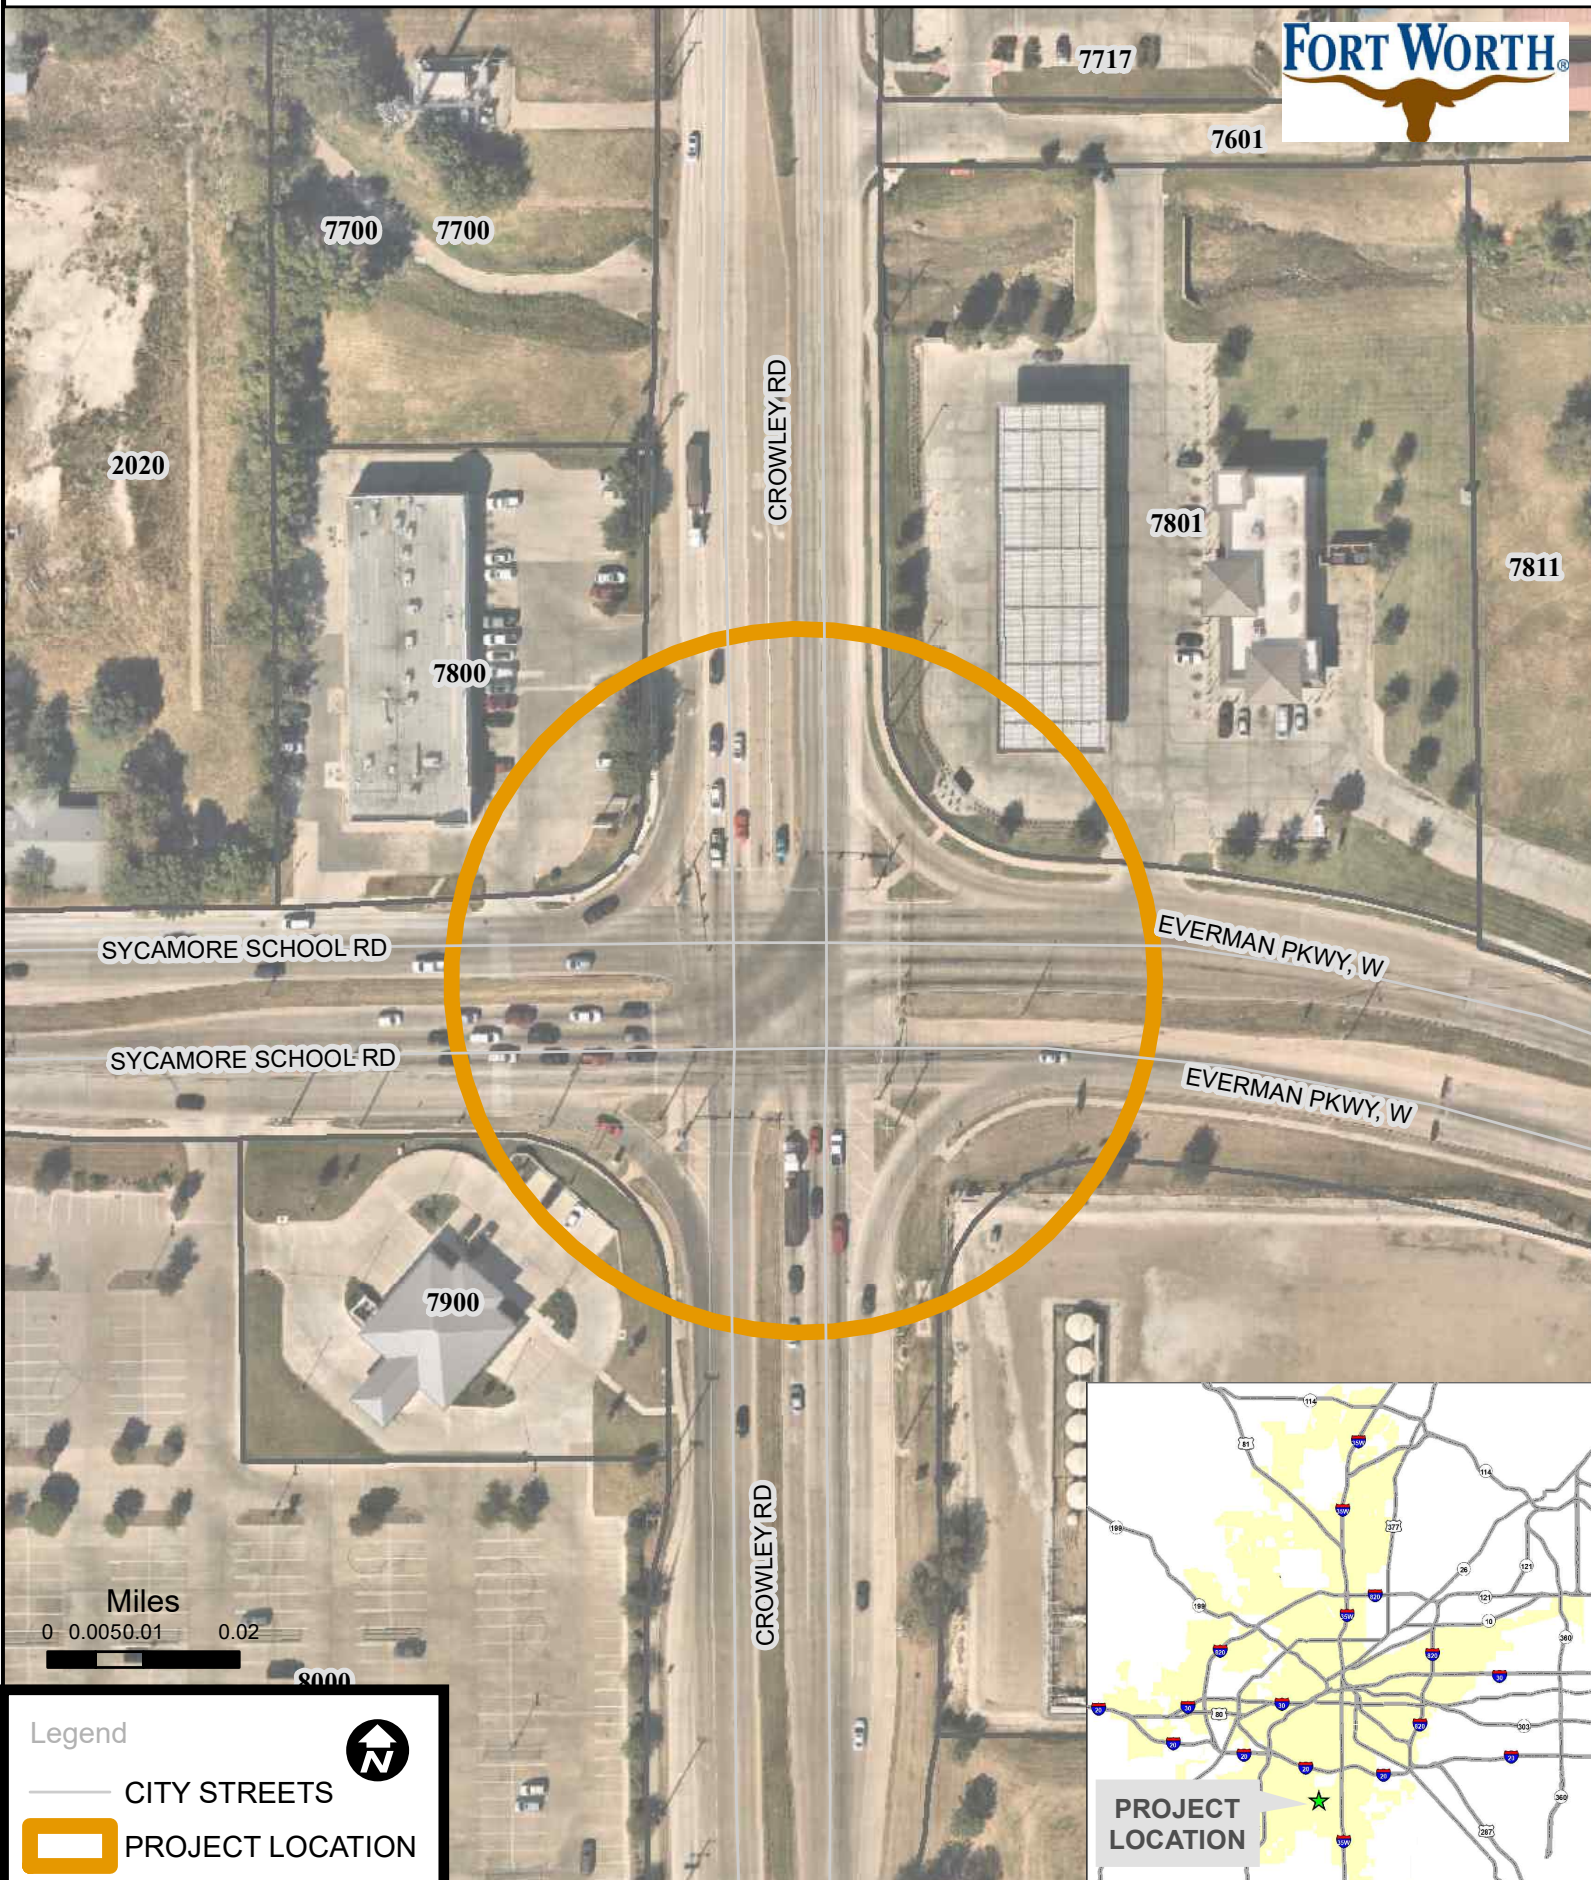

MAYOR AND COUNCIL COMMUNICATION MAP

CPN PROJECT 10116 – CROWLEY RD and SYCAMORE SCHOOL RD

Legend

- CITY STREETS
- PROJECT LOCATION