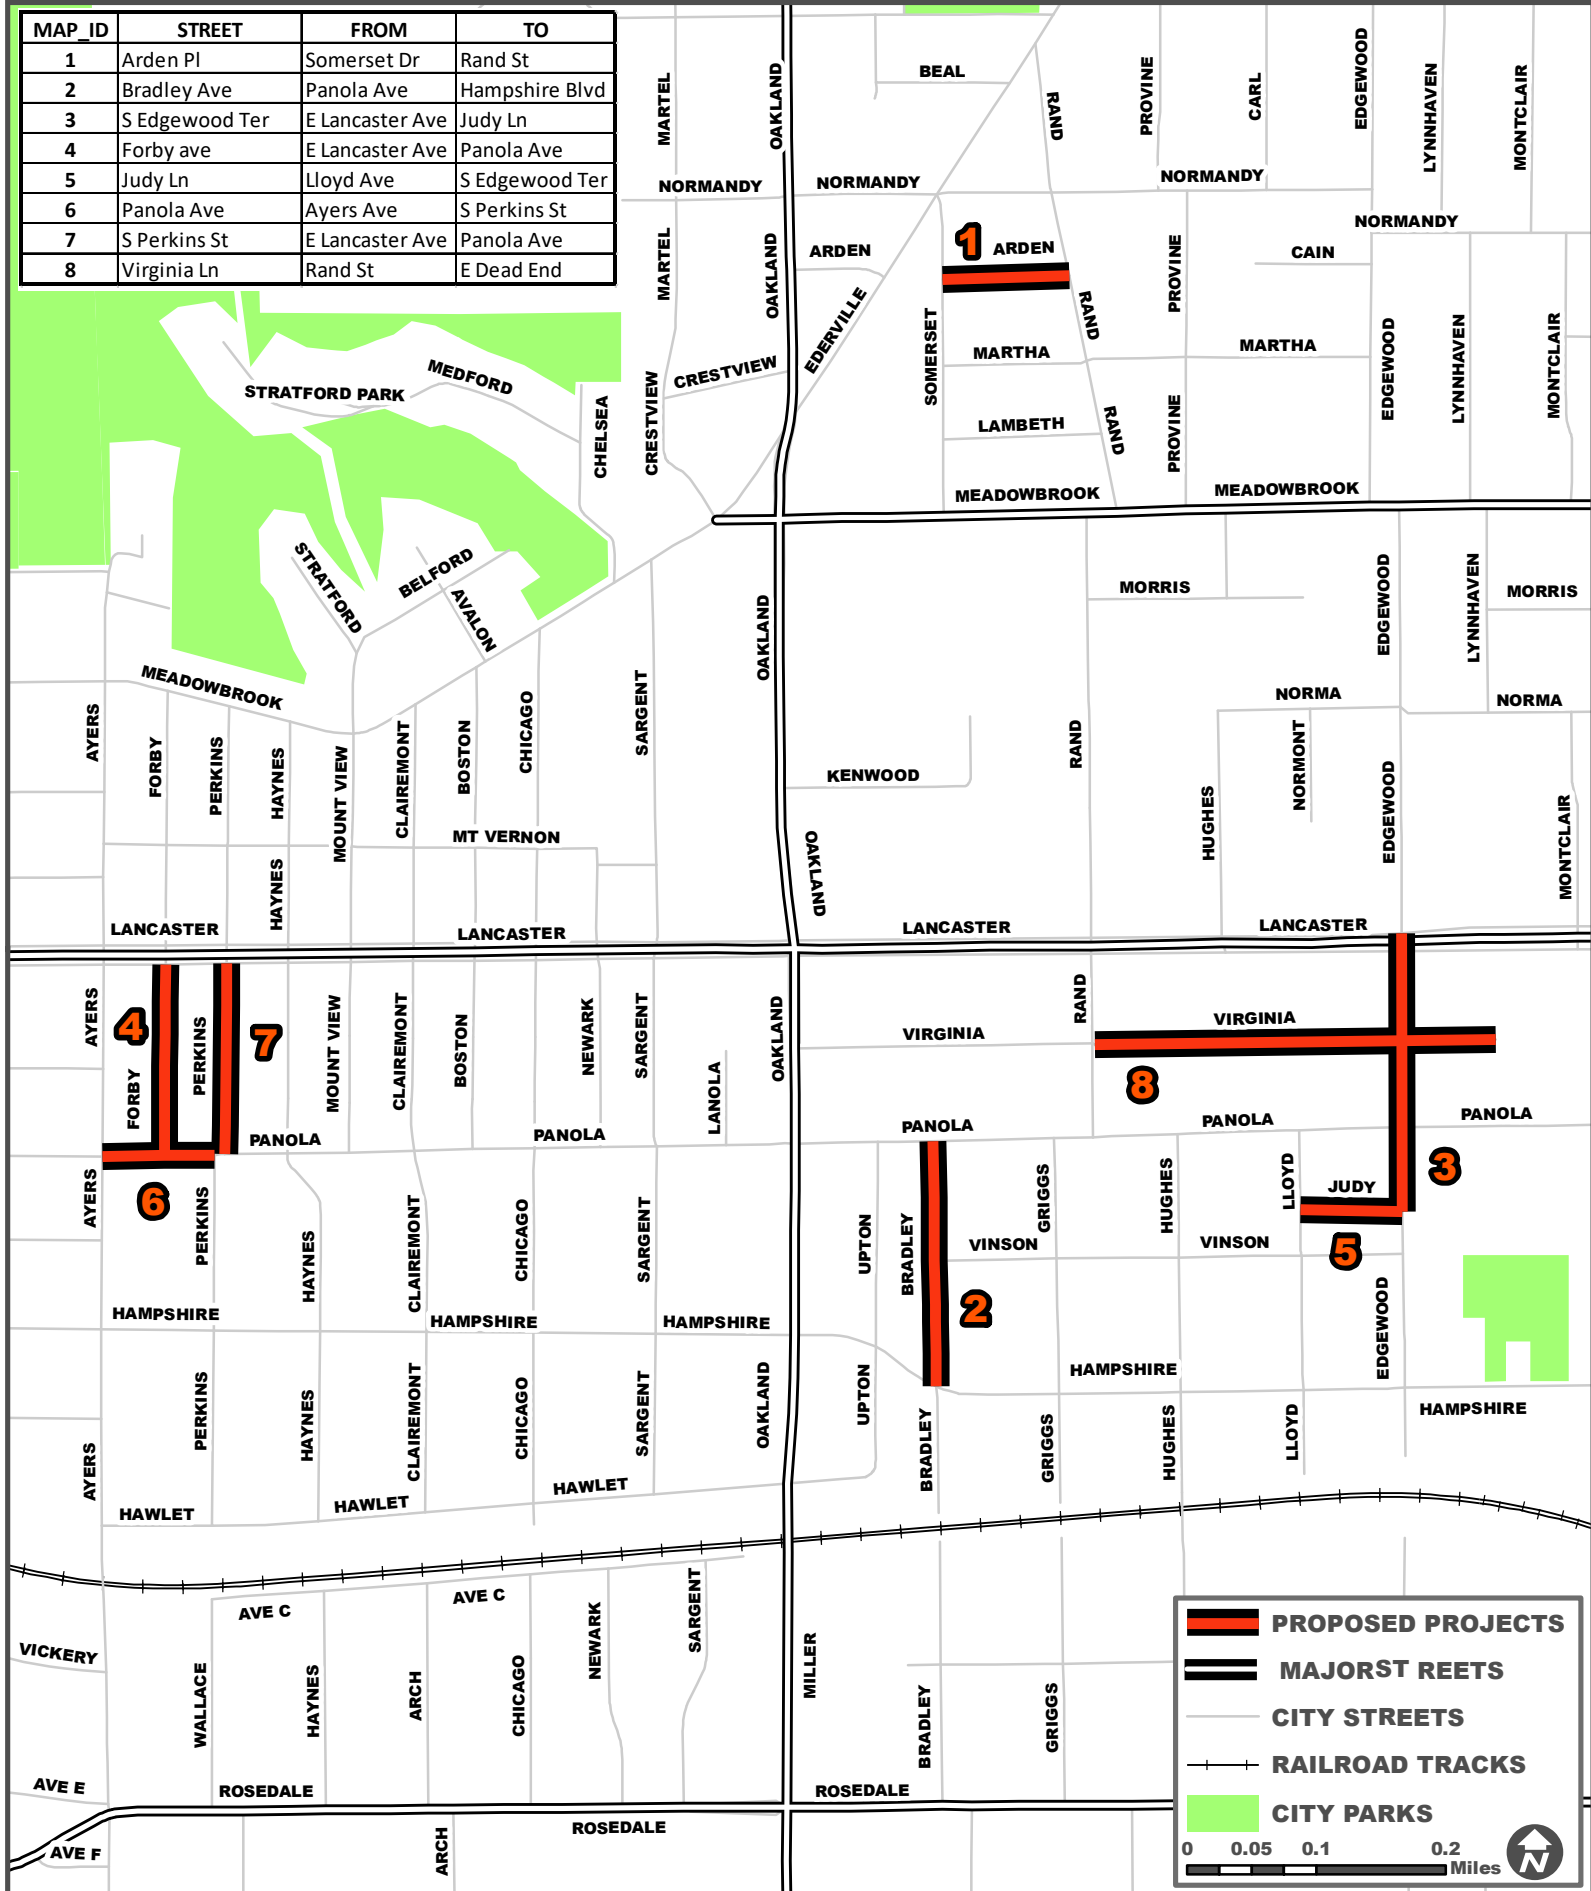

MAYOR & COUNCIL COMMUNICATION MAP

2022 BOND NEIGHBORHOOD STREETS

CPN102918 - YEAR 1 CONTRACT 1

MAP ID	STREET	FROM	TO
1	Arden Pl	Somerset Dr	Rand St
2	Bradley Ave	Panola Ave	Hampshire Blvd
3	S Edgewood Ter	E Lancaster Ave	Judy Ln
4	Forby ave	E Lancaster Ave	Panola Ave
5	Judy Ln	Lloyd Ave	S Edgewood Ter
6	Panola Ave	Ayers Ave	S Perkins St
7	S Perkins St	E Lancaster Ave	Panola Ave
8	Virginia Ln	Rand St	E Dead End

PROPOSED PROJECTS

MAJORST REETS

CITY STREETS

RAILROAD TRACKS

CITY PARKS

0 0.05 0.1 0.2 Miles