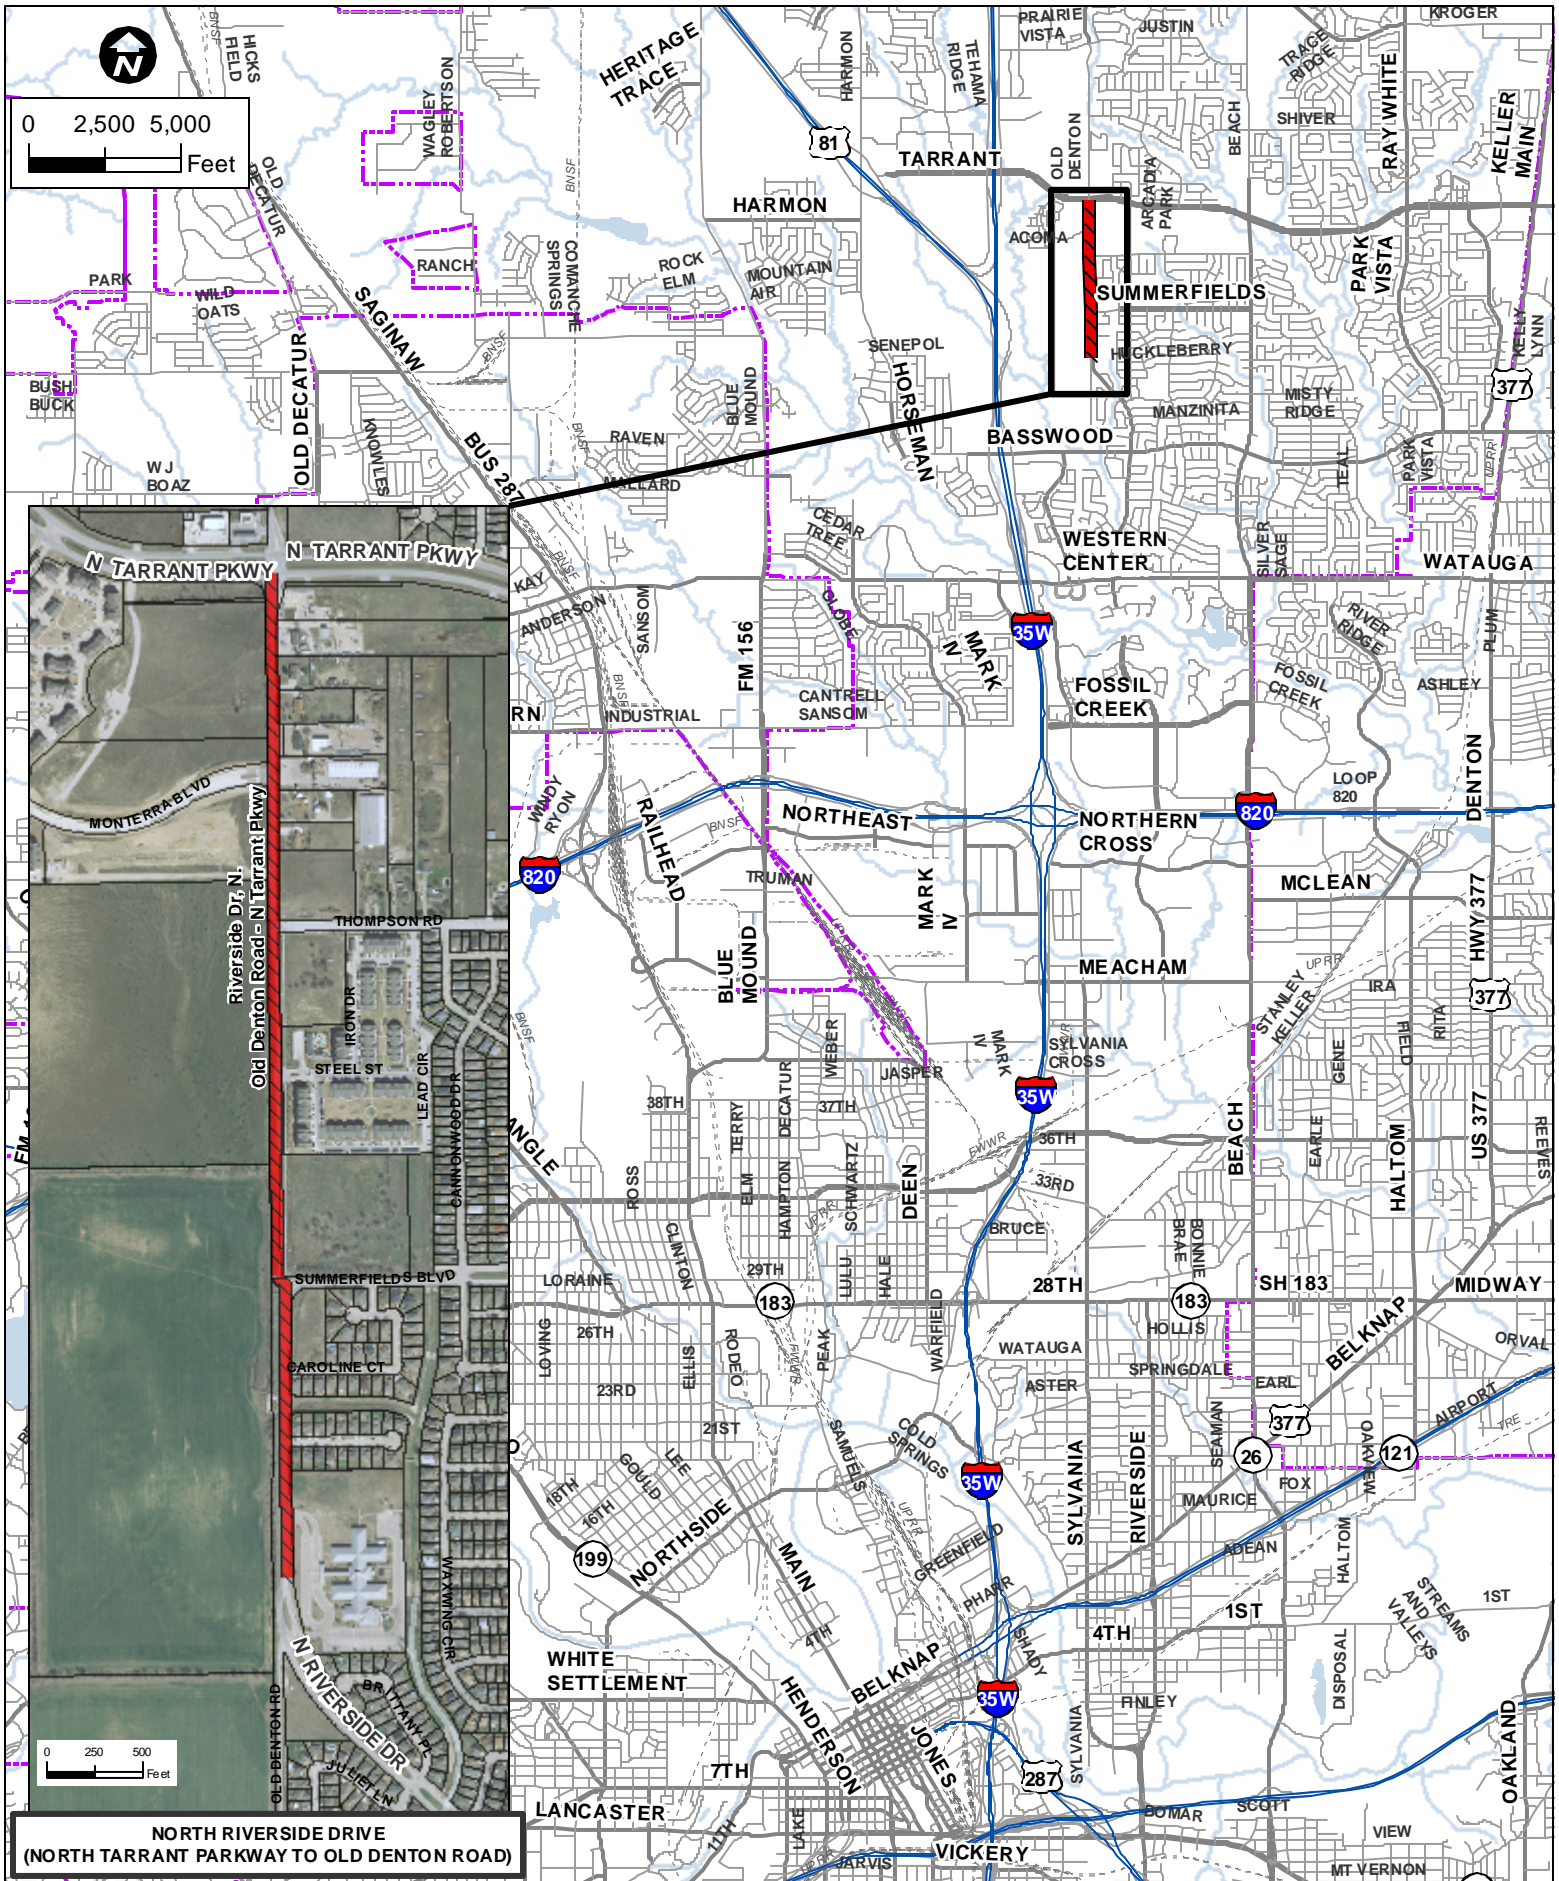

MAYOR AND COUNCIL COMMUNICATION MAP

20N RIVERSIDE DESIGN 02272