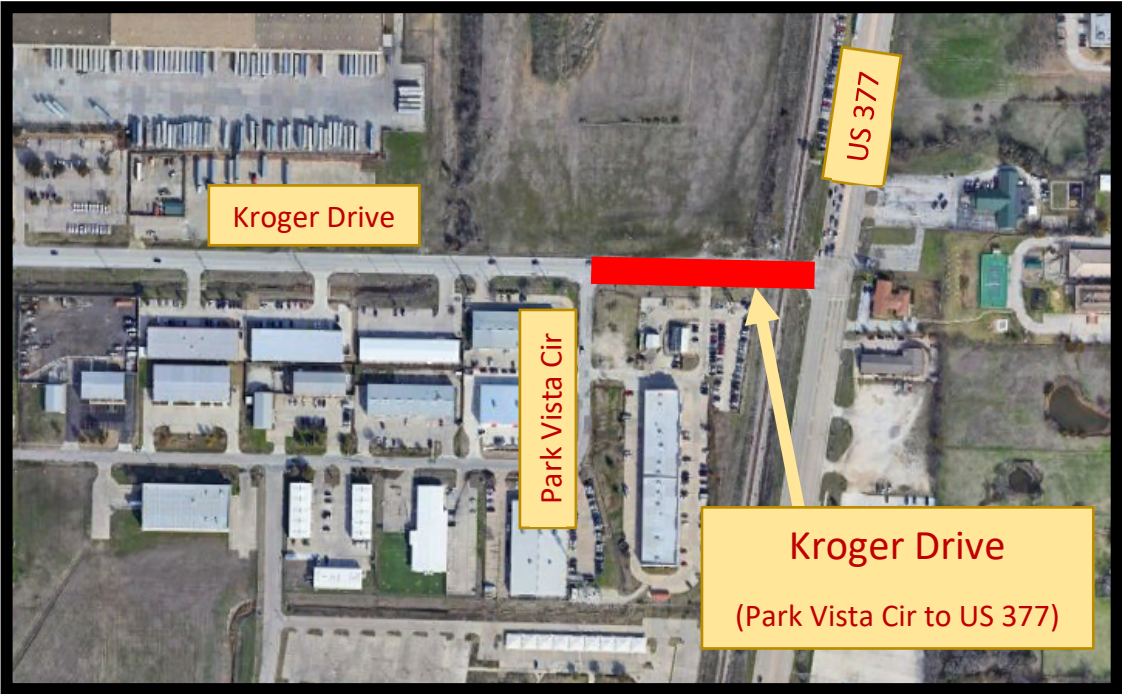

MAYOR AND COUNCIL COMMUNICATION MAP

Kroger Drive Phase I
(From Park Vista Circle to US 377)

And

Basswood Boulevard
(From Parkwood Hill Boulevard to US 377)

Project Number 101015

Copyright 2014 City of Fort Worth. Unauthorized reproduction is a violation of applicable laws. This product is for informational purposes and may not have been prepared for or be suitable for legal, engineering, or surveying purposes. It does not represent an on-the-ground survey and represents only the approximate relative location of property boundaries. The City of Fort Worth assumes no responsibility for the accuracy of said data.