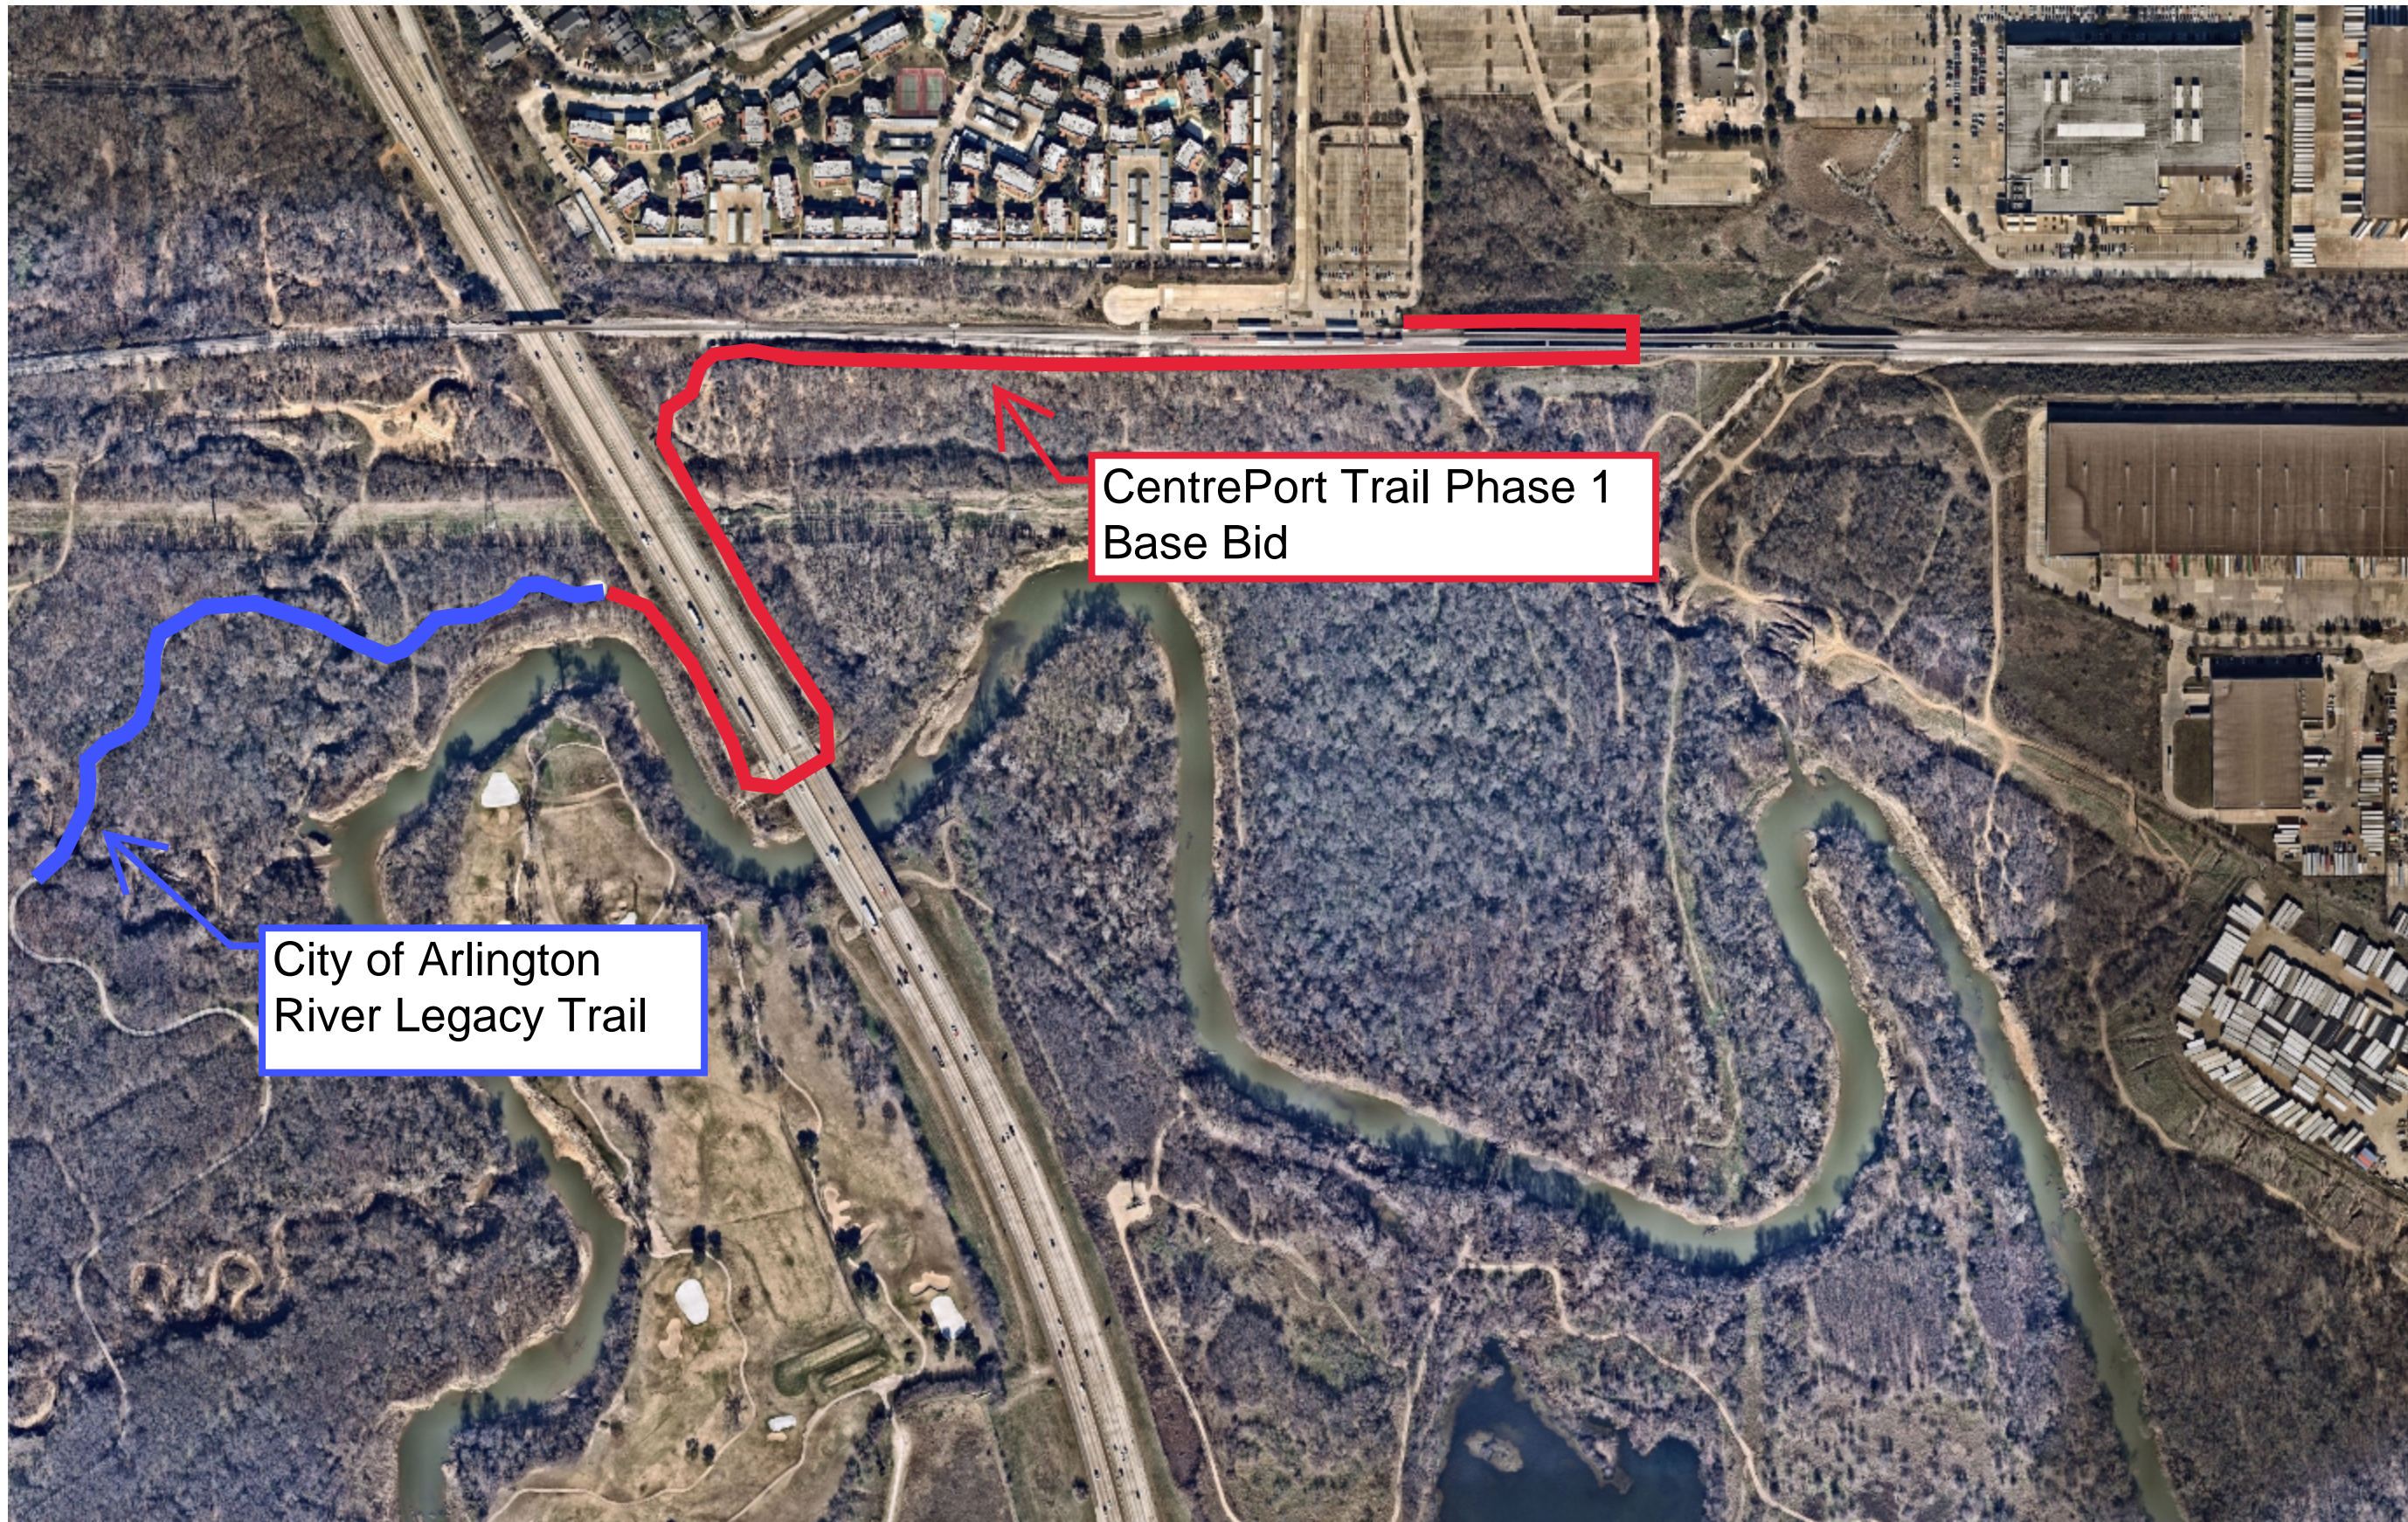

VELOWEB: From Trinity Blvd./Elm St. to TRE CentrePort Rail Station

Legend

■ CentrePort Trail Phase 1

City of Arlington
River Legacy Trail

CentrePort Trail Phase 1
Base Bid

0.2 0 0.08 0.2 Miles

This product is for informational purposes and may not have been prepared for or be suitable for legal, engineering, or surveying purposes. The City of Fort Worth assumes no responsibility for the accuracy of said data.

NCTCOG ORTHOPHOTOGRAPHY

1: 4,800