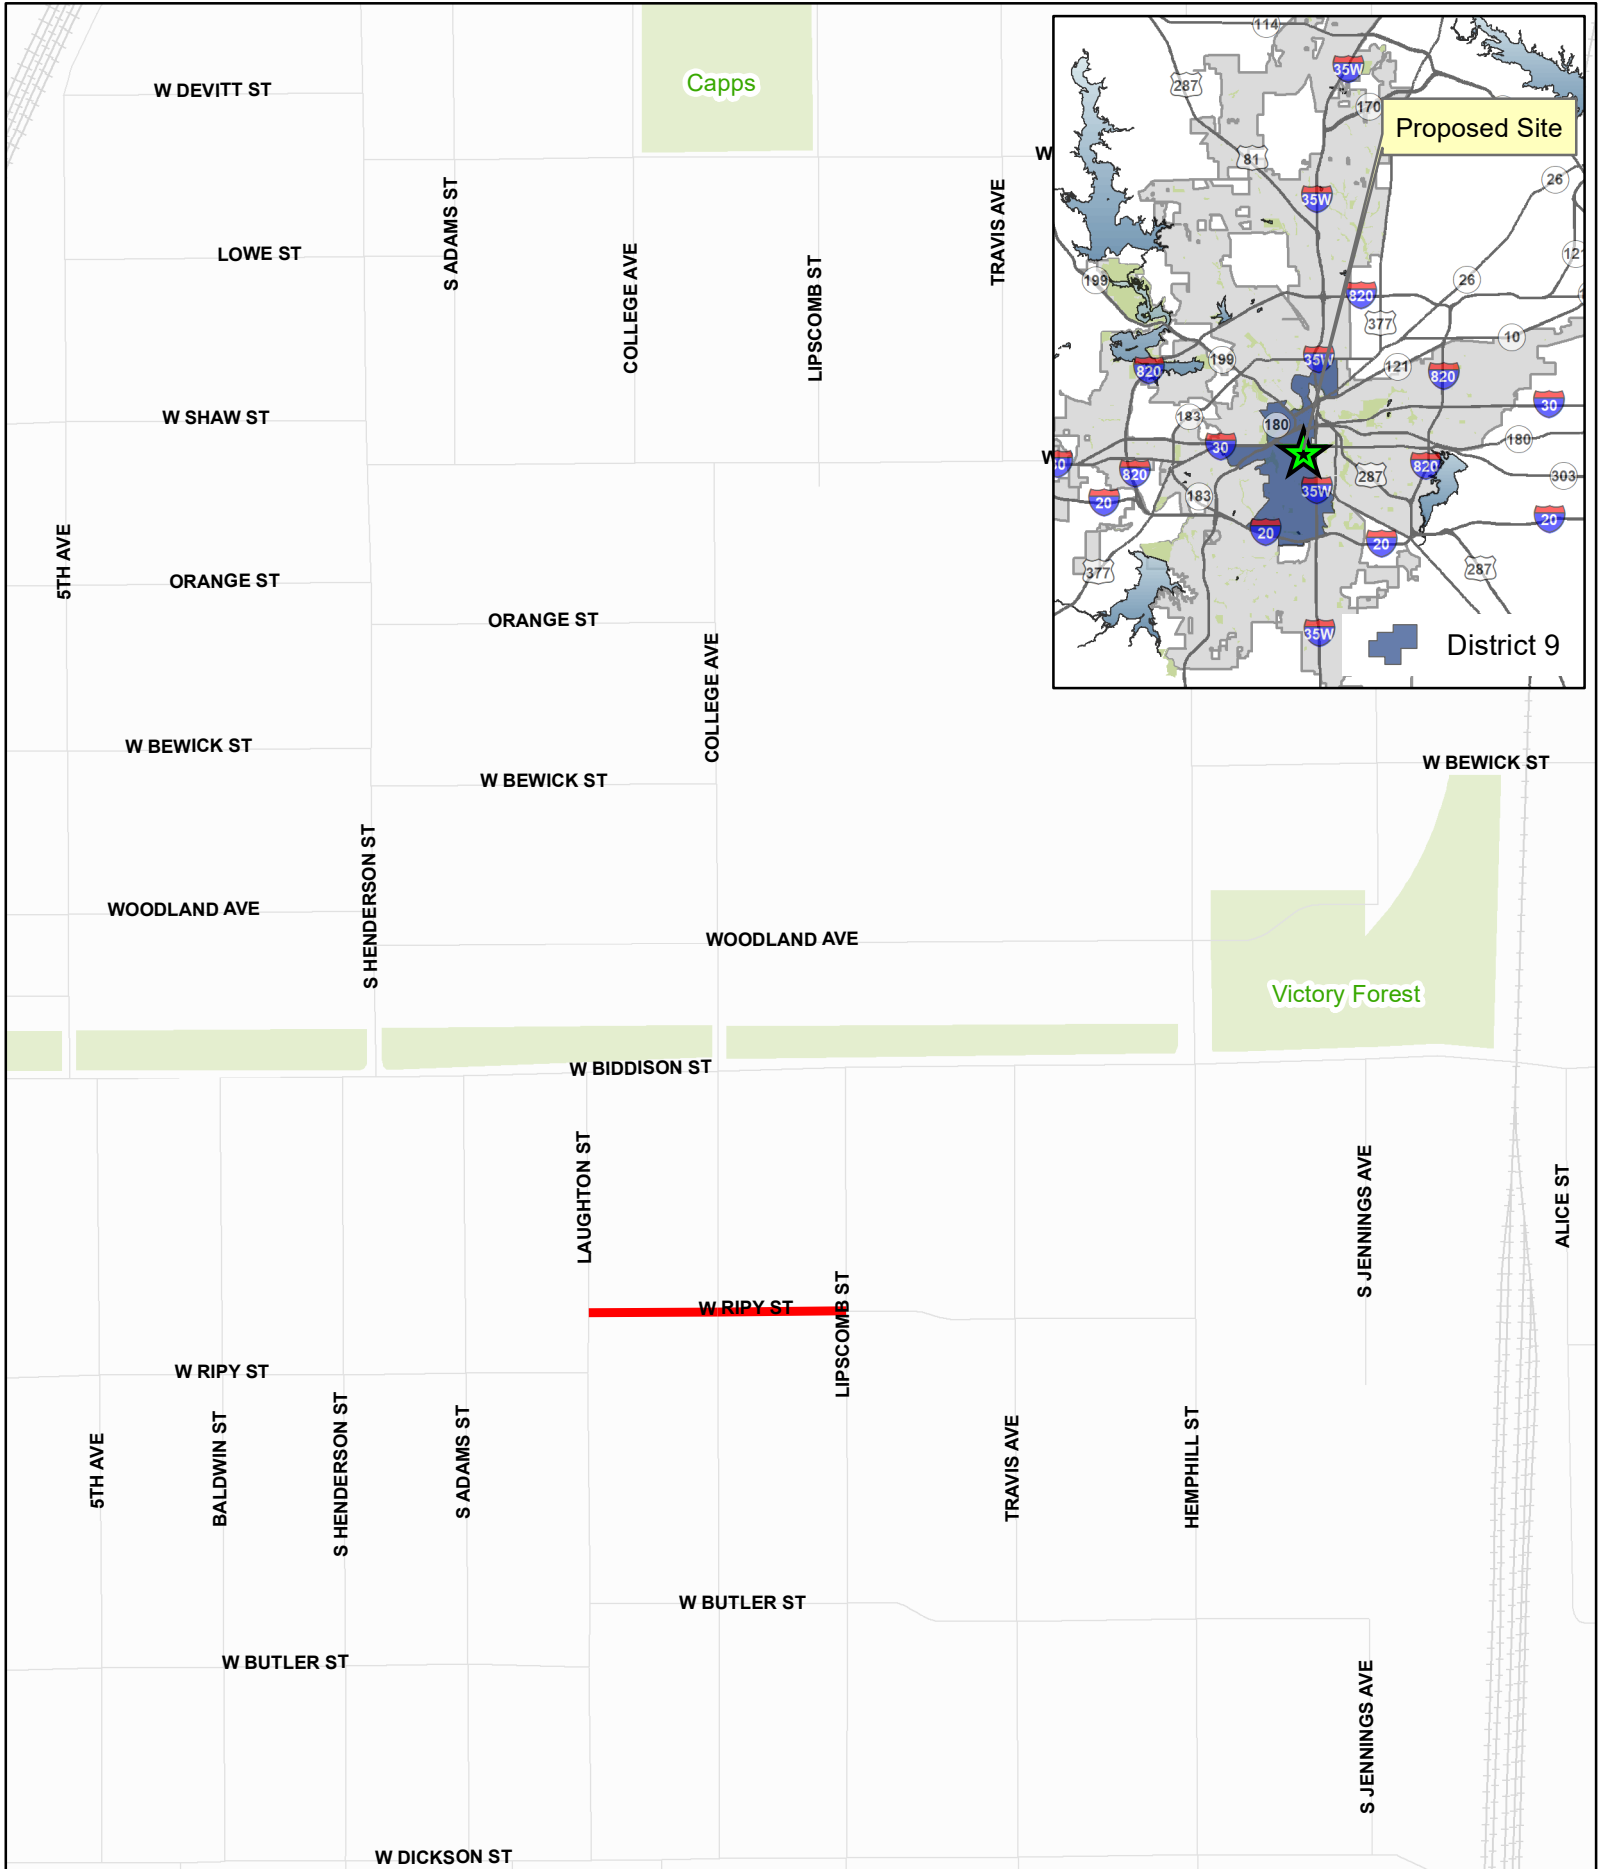

Street Reconstruction Project - Ripy Street

1000 W Ripy Street

© Copyright 2022 City of Fort Worth. Unauthorized reproduction is a violation of applicable laws. This product is for informational purposes and may not have been prepared for or suitable for legal, engineering, or surveying purposes. It does not represent an on-the-ground survey and represents only approximate relative location of property boundaries. The City of Fort Worth assumes no responsibility for the accuracy of said data.