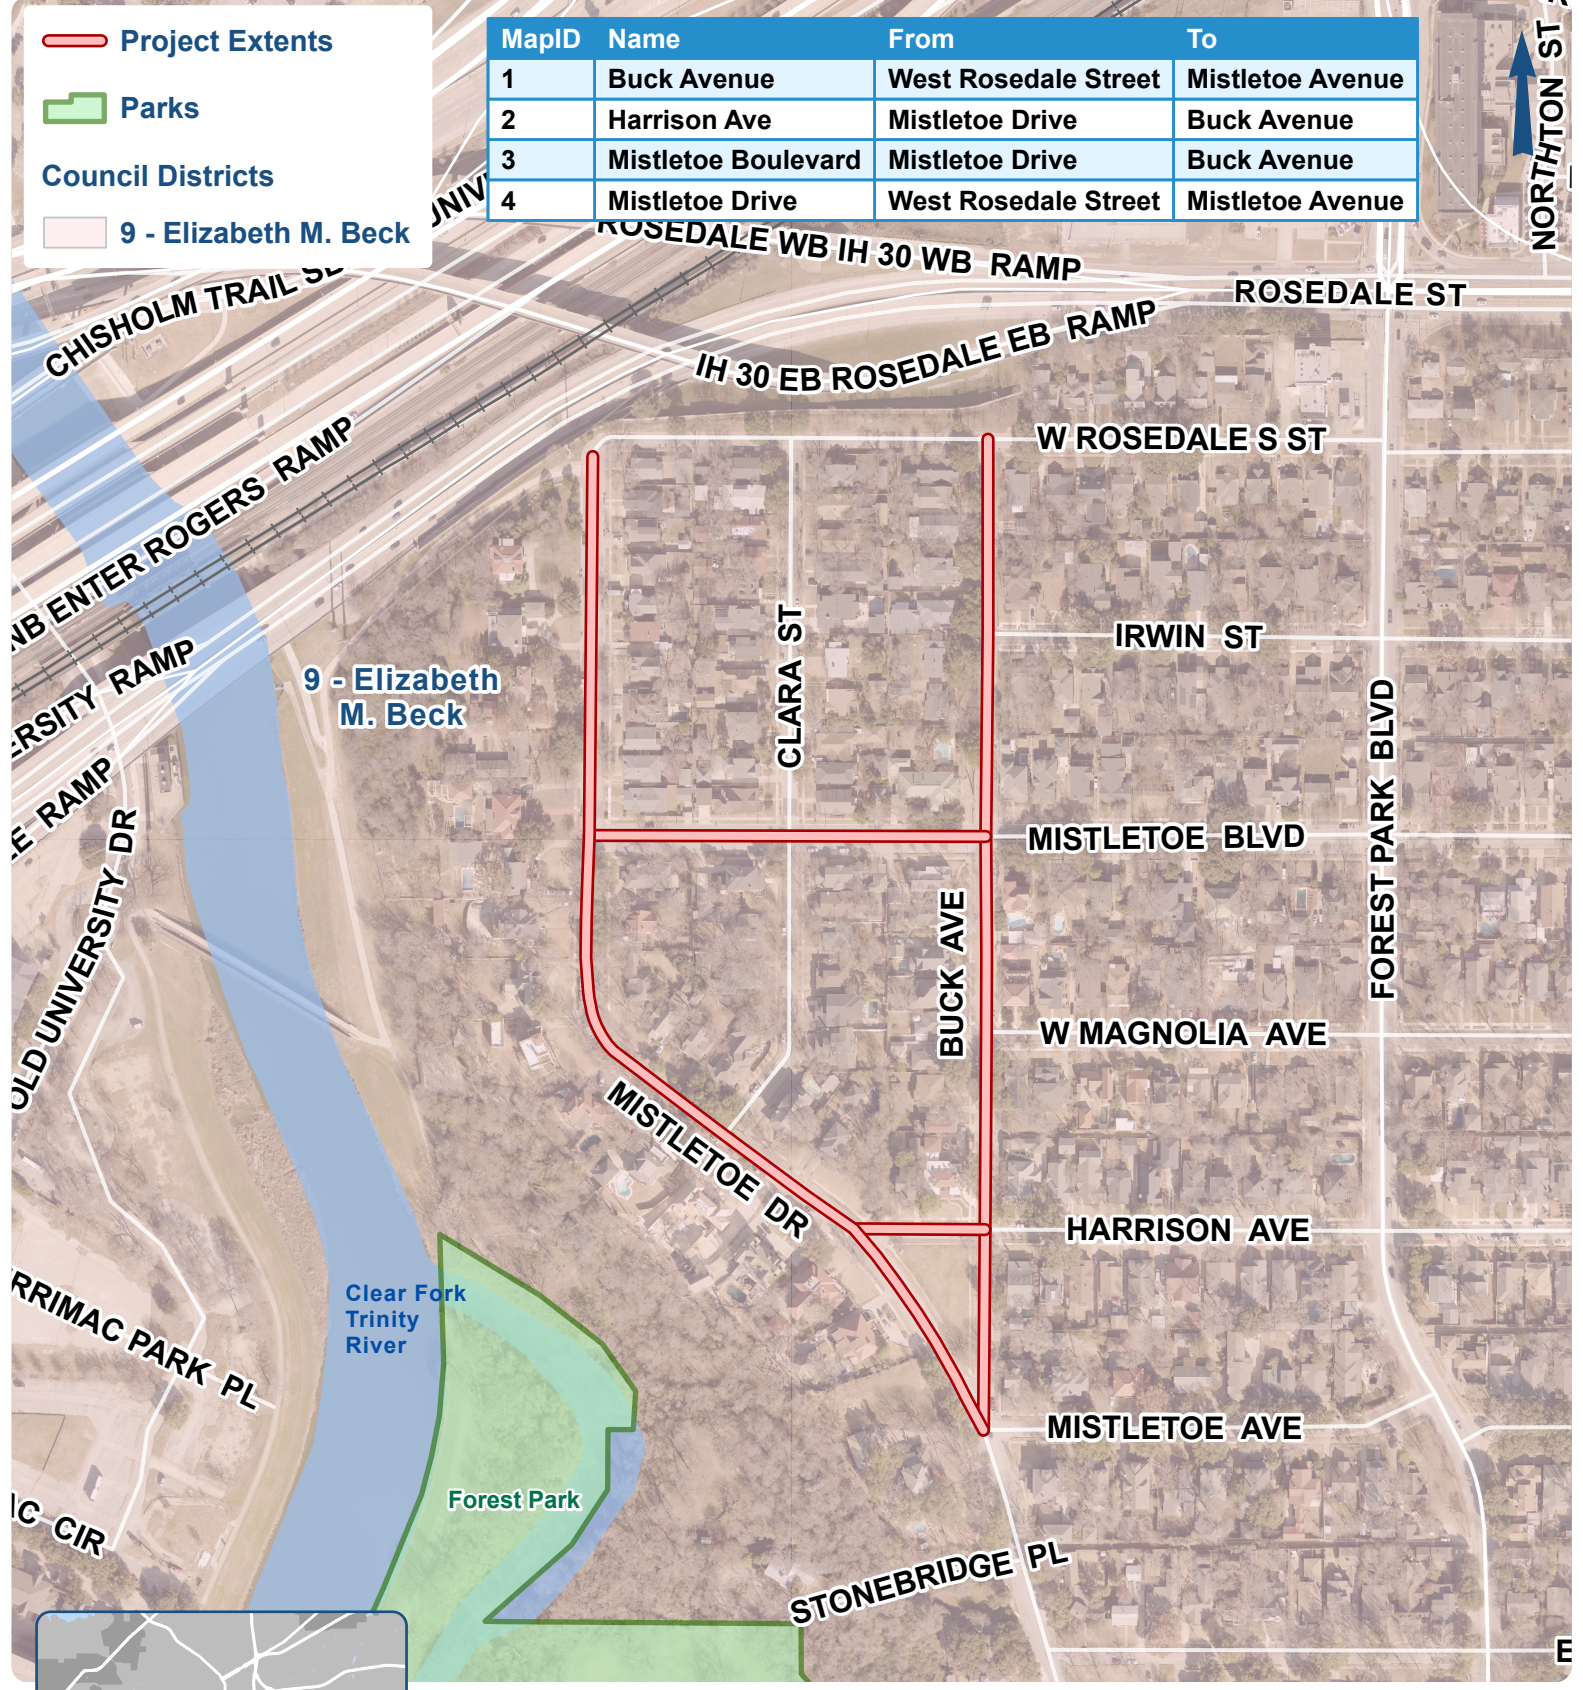

# Mayor & Council Map | 2022 Bond | Neighborhood Streets | Year 2 | Change Order 2

CD #9

Project Extents

Parks

Council Districts

9 - Elizabeth M. Beck

MapID	Name	From	To
1	Buck Avenue	West Rosedale Street	Mistletoe Avenue
2	Harrison Ave	Mistletoe Drive	Buck Avenue
3	Mistletoe Boulevard	Mistletoe Drive	Buck Avenue
4	Mistletoe Drive	West Rosedale Street	Mistletoe Avenue

Map generated February 2026 | TPW Business Support Services  
 Copyright © 2026 City of Fort Worth. Unauthorized reproduction is a violation of applicable laws. This data is to be use for graphical representation only. The accuracy is not to be taken/used as data produced for engineering purposes or by a registered professional land surveyor. The City of Fort Worth assumes no responsibility for the accuracy of said data.