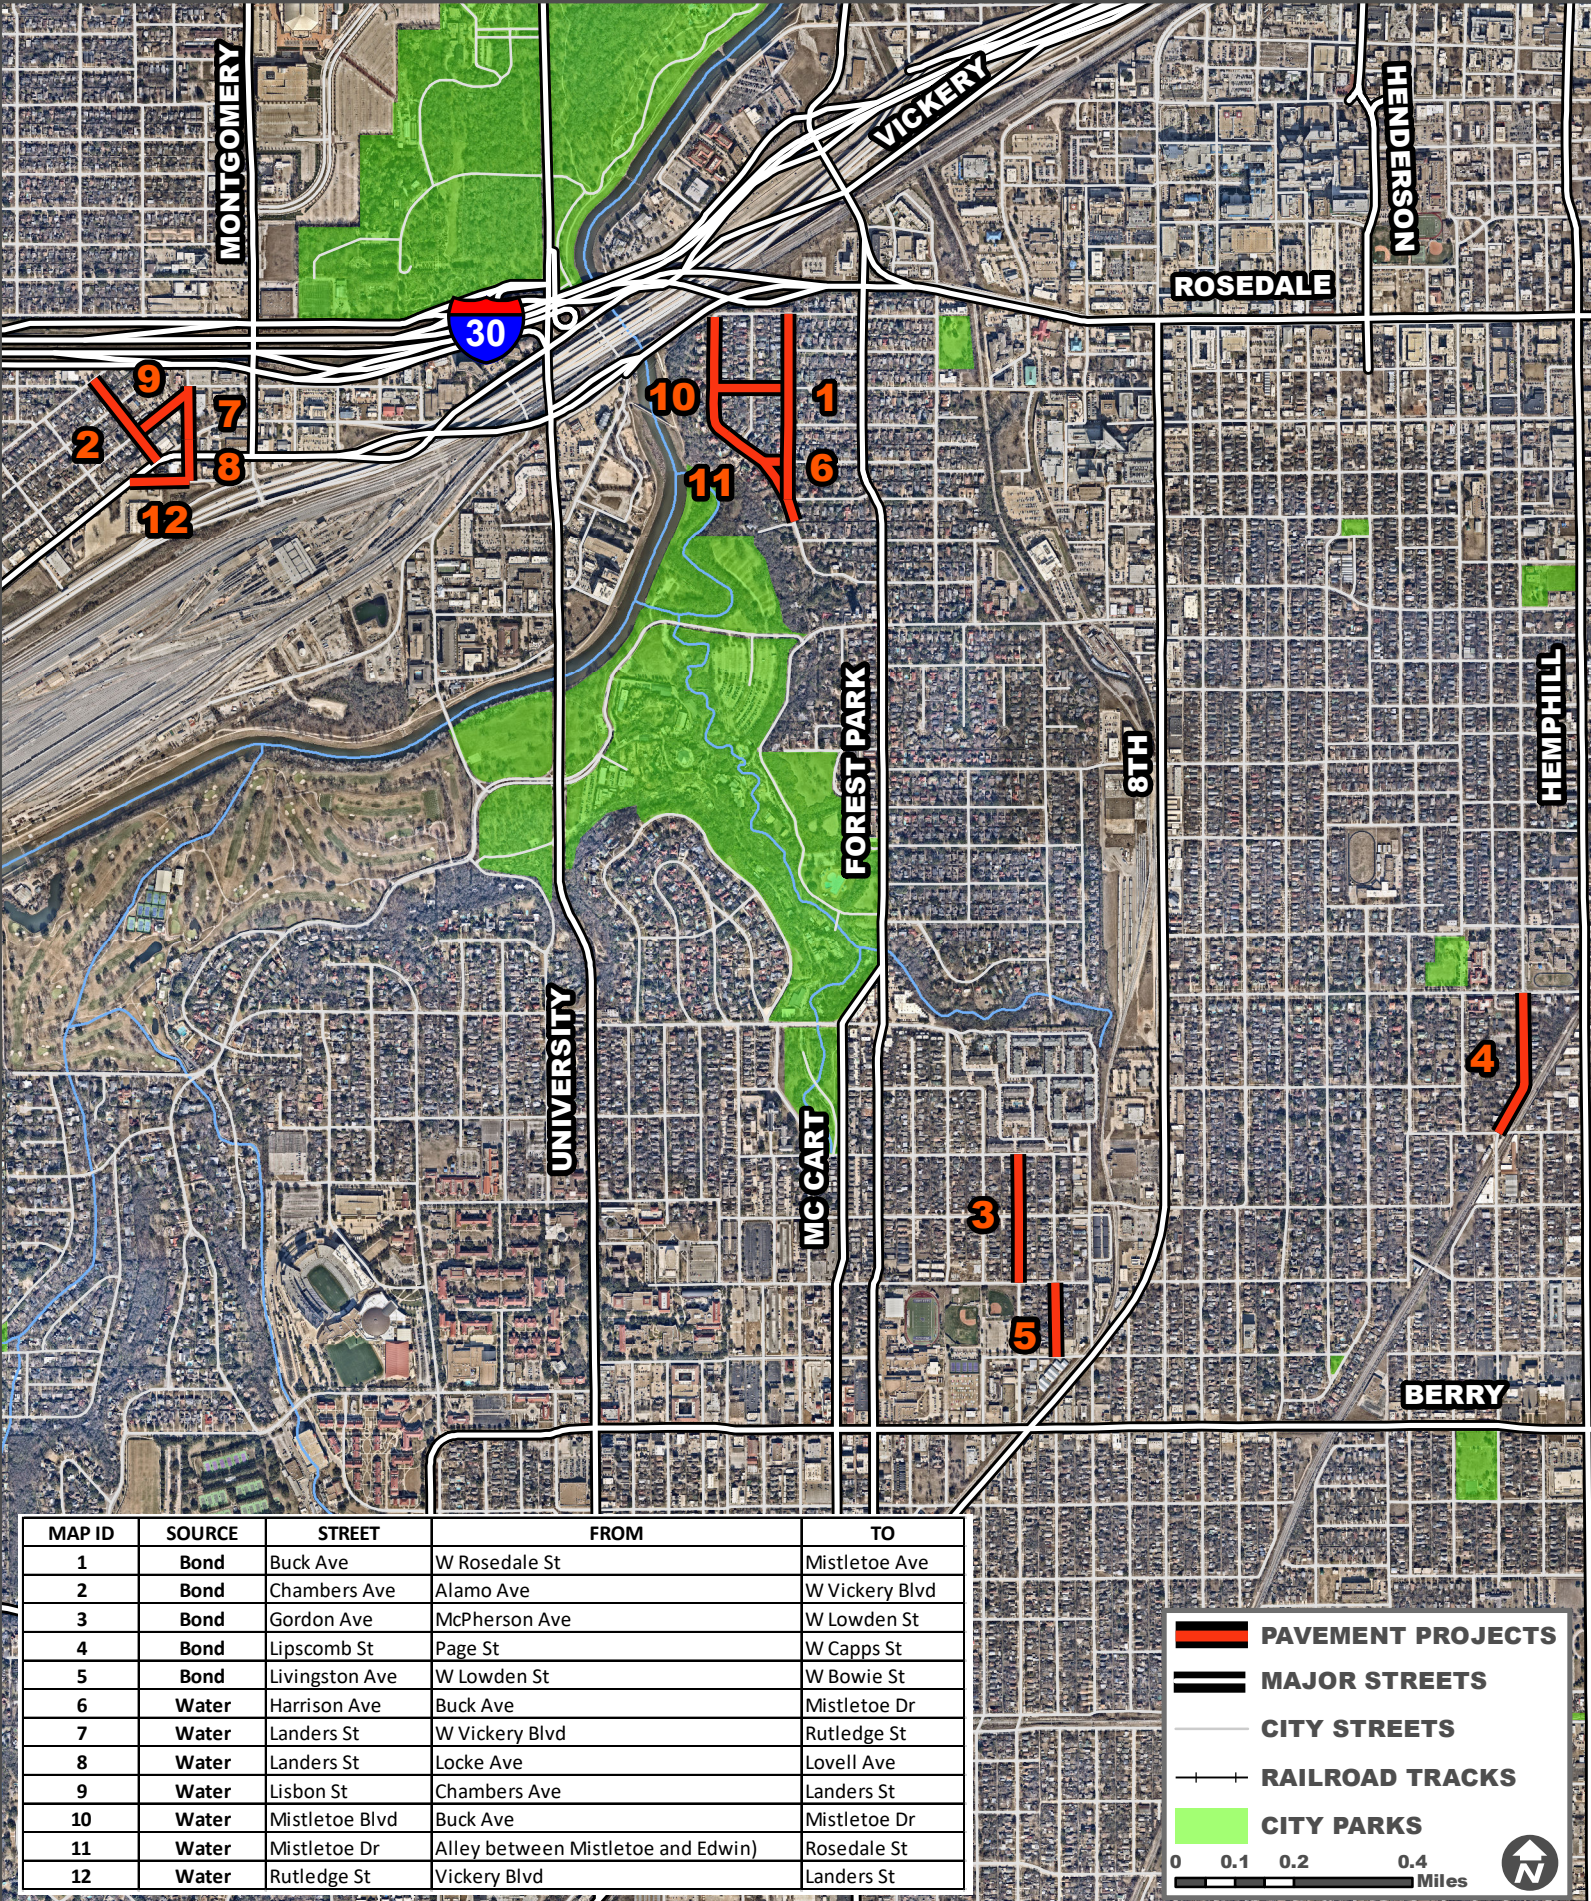

MAYORAL & COUNCIL COMMUNICATION MAP

2022 BOND NEIGHBORHOOD STREETS

CPN104213 - YEAR 2 CONTRACT 12

MAP ID	SOURCE	STREET	FROM	TO
1	Bond	Buck Ave	W Rosedale St	Mistletoe Ave
2	Bond	Chambers Ave	Alamo Ave	W Vickery Blvd
3	Bond	Gordon Ave	McPherson Ave	W Lowden St
4	Bond	Lipscomb St	Page St	W Capps St
5	Bond	Livingston Ave	W Lowden St	W Bowie St
6	Water	Harrison Ave	Buck Ave	Mistletoe Dr
7	Water	Landers St	W Vickery Blvd	Rutledge St
8	Water	Landers St	Locke Ave	Lovell Ave
9	Water	Lisbon St	Chambers Ave	Landers St
10	Water	Mistletoe Blvd	Buck Ave	Mistletoe Dr
11	Water	Mistletoe Dr	Alley between Mistletoe and Edwin)	Rosedale St
12	Water	Rutledge St	Vickery Blvd	Landers St

PAVEMENT PROJECTS

MAJOR STREETS

CITY STREETS

RAILROAD TRACKS

CITY PARKS

0 0.1 0.2 0.4 Miles