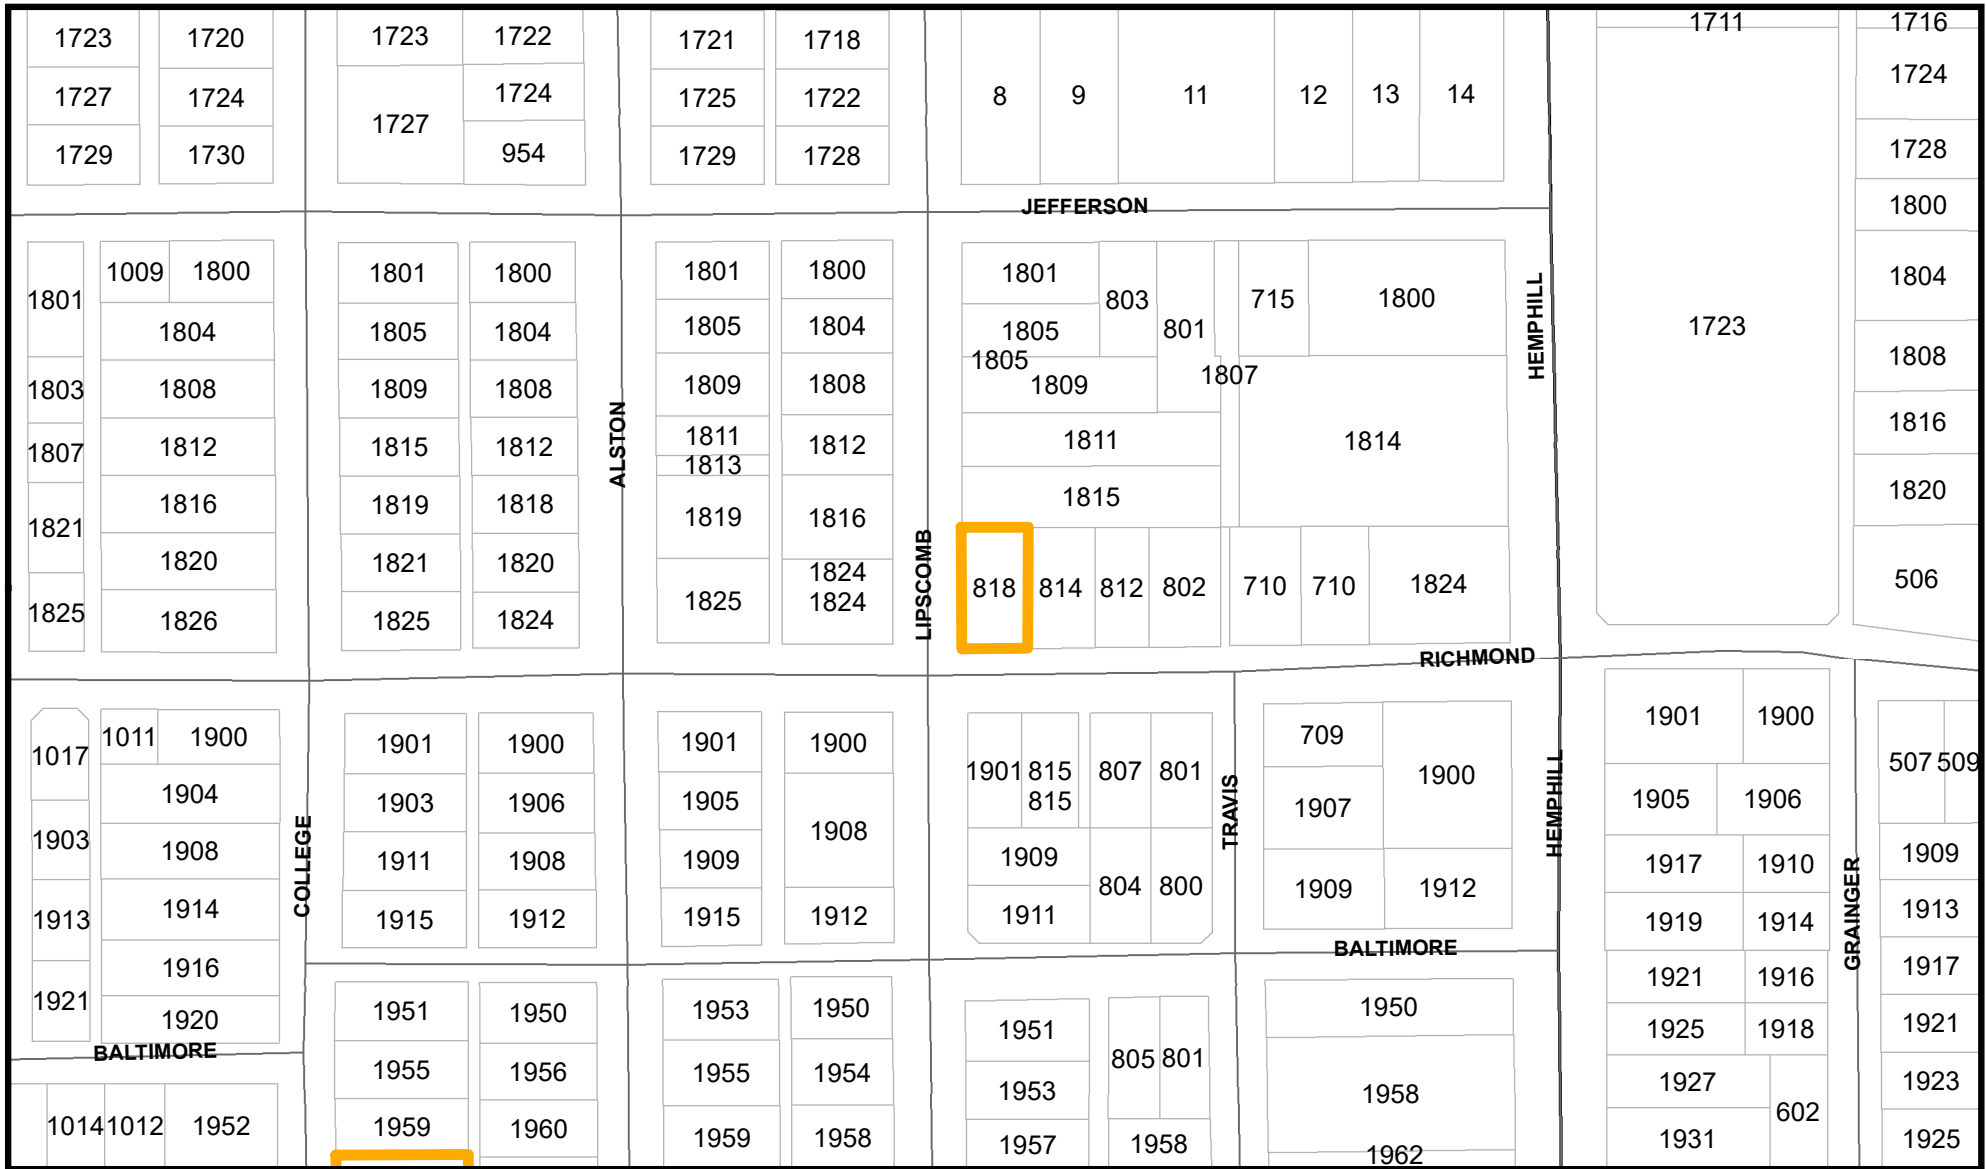

HSTE Property 818 W. Richmond Ave.

*Property located in the Fairmount Historic District