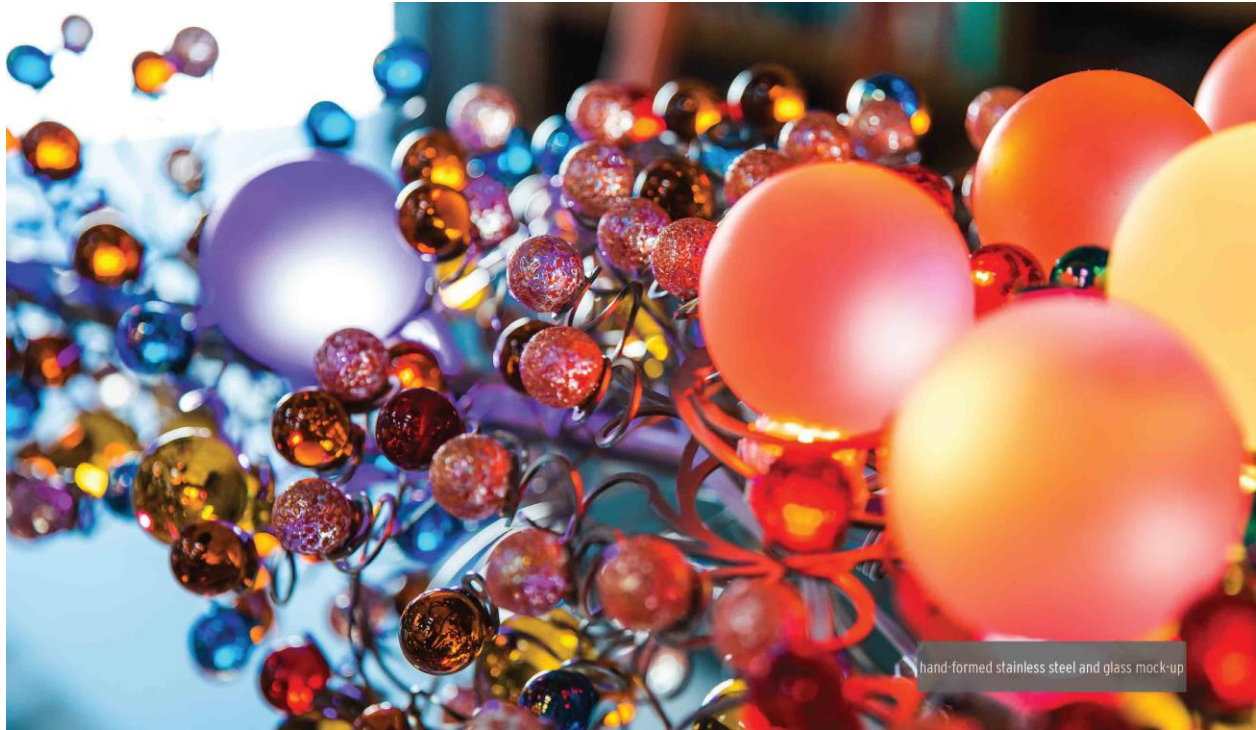

Reby Cary Youth Library Public Art Project

Site

New Reby Cary Youth Library, 3851 E. Lancaster Avenue (76103)

Narrative Description

Joe O'Connell's *Only Connect* is inspired by the process of learning. Forming mental connections has a certain vulnerability and it occurs more easily in an environment that is beautiful, immersive, and enveloping. The artist intends to use handmade colored glass spheres, laser-cut stainless steel 'lacework' wrapped around a steel armature, and networked LED lighting. The artwork will be playful while maintaining a feeling of quality, substance and value. The interactive portion of the art consists of a set of ceiling-mounted LED "neurons" along with six hidden buttons which cause the overhead LEDs to play pre-programmed lighting routines when pressed, and a central kiosk with a camera which projects the colors it sees through these same fixtures. An exterior low-relief sculpture will be placed on the east and west corners of the library retaining wall facing East Lancaster Avenue.

Final Design Images

Daytime Rendering

Stainless steel and glass sphere sculpture: 120' in length x 34'6" in width x 8' in height (overall)

Evening Rendering

Integrated LED lighting

Mock-up of sculpture with proposed materials

Stainless-steel and glass spheres sculpture: 18' in length x 18.5" in height x 3" in depth