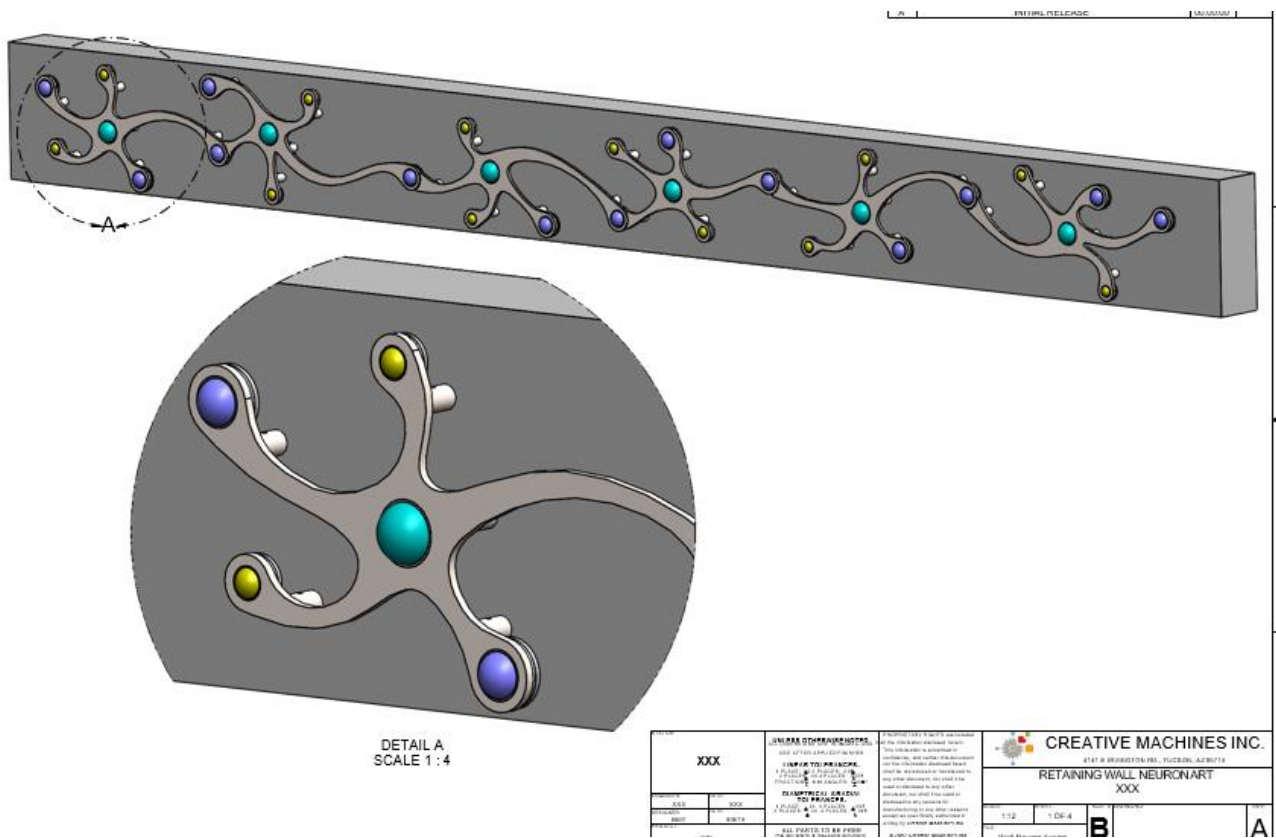

Reby Cary Youth Library Public Art Project

Site

New Reby Cary Youth Library, 3851 E. Lancaster Avenue (76103)

Narrative Description

Joe O'Connell's *Only Connect* is inspired by the process of learning. Forming mental connections has a certain vulnerability and it occurs more easily in an environment that is beautiful, immersive, and enveloping. The artist intends to use handmade colored glass spheres, laser-cut stainless steel 'lacework' wrapped around a steel armature, and networked LED lighting. The artwork will be playful while maintaining a feeling of quality, substance and value. The interactive portion of the art consists of a set of ceiling-mounted LED "neurons" along with six hidden buttons which cause the overhead LEDs to play pre-programmed lighting routines when pressed, and a central kiosk with a camera which projects the colors it sees through these same fixtures. An exterior low-relief sculpture will be placed on the east and west corners of the library retaining wall facing East Lancaster Avenue.

Final Design Images

Daytime Rendering

Stainless steel and glass sphere sculpture: 120' in length x 34'6" in width x 8' in height (overall)

Evening Rendering

Integrated LED lighting

Mock-up of sculpture with proposed materials

Buttons, which are battery operated and can be moved at library staff's discretion

Kiosk with Camera

Dimensions of/to counter space: 28" in height x 34" in width x 30" in depth

Exterior Artwork Component Rendering

Stainless-steel and glass spheres sculpture: 18' in length x 18.5" in height x 3" in depth