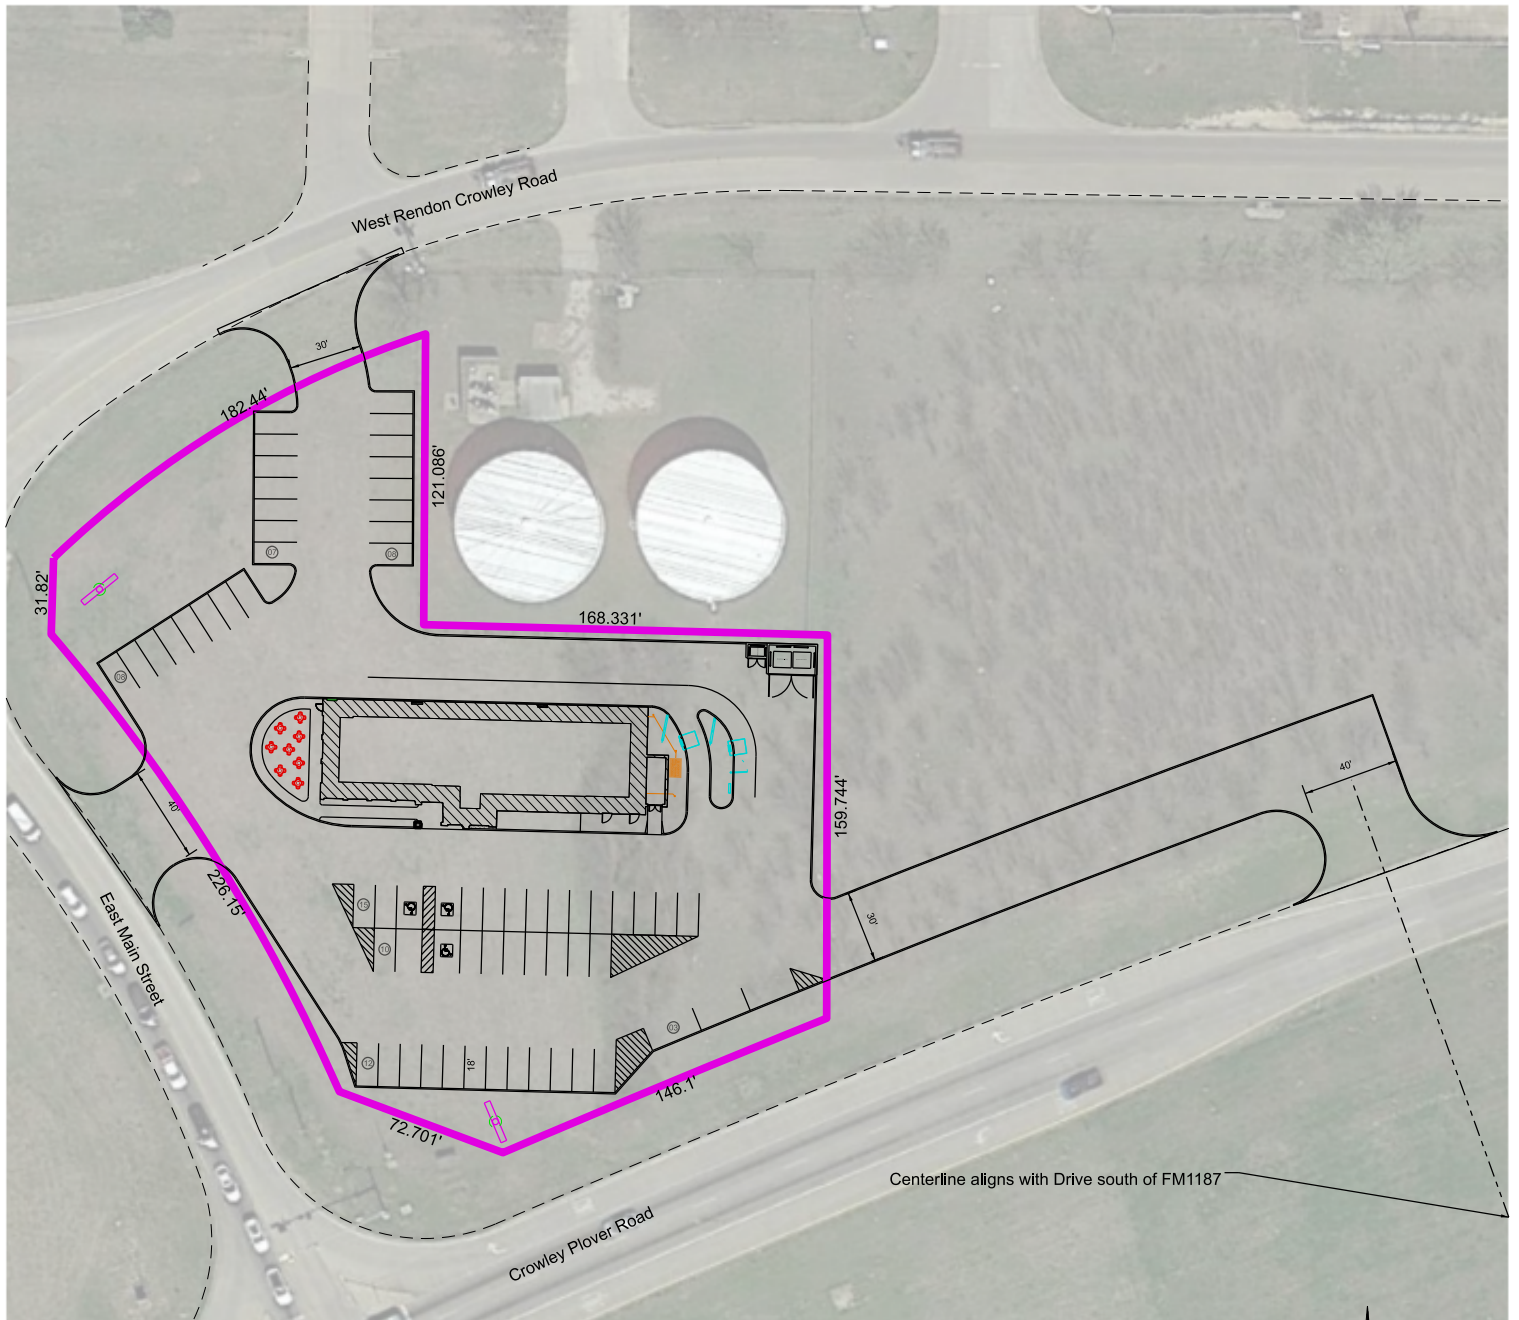

BRAUM'S EXHIBIT "B"

TOTAL PROPERTY: 63,106 S.F. (+/-)

PROPOSED PROPERTY

FM1187 & East Main Street
Crowley, Texas

BRAUM'S ICE CREAM AND DAIRY STORES
OKLAHOMA

DESIGNED BY:
BRAUM'S SITE DEVELOPMENT TEAM

DRAWN BY:
MDF