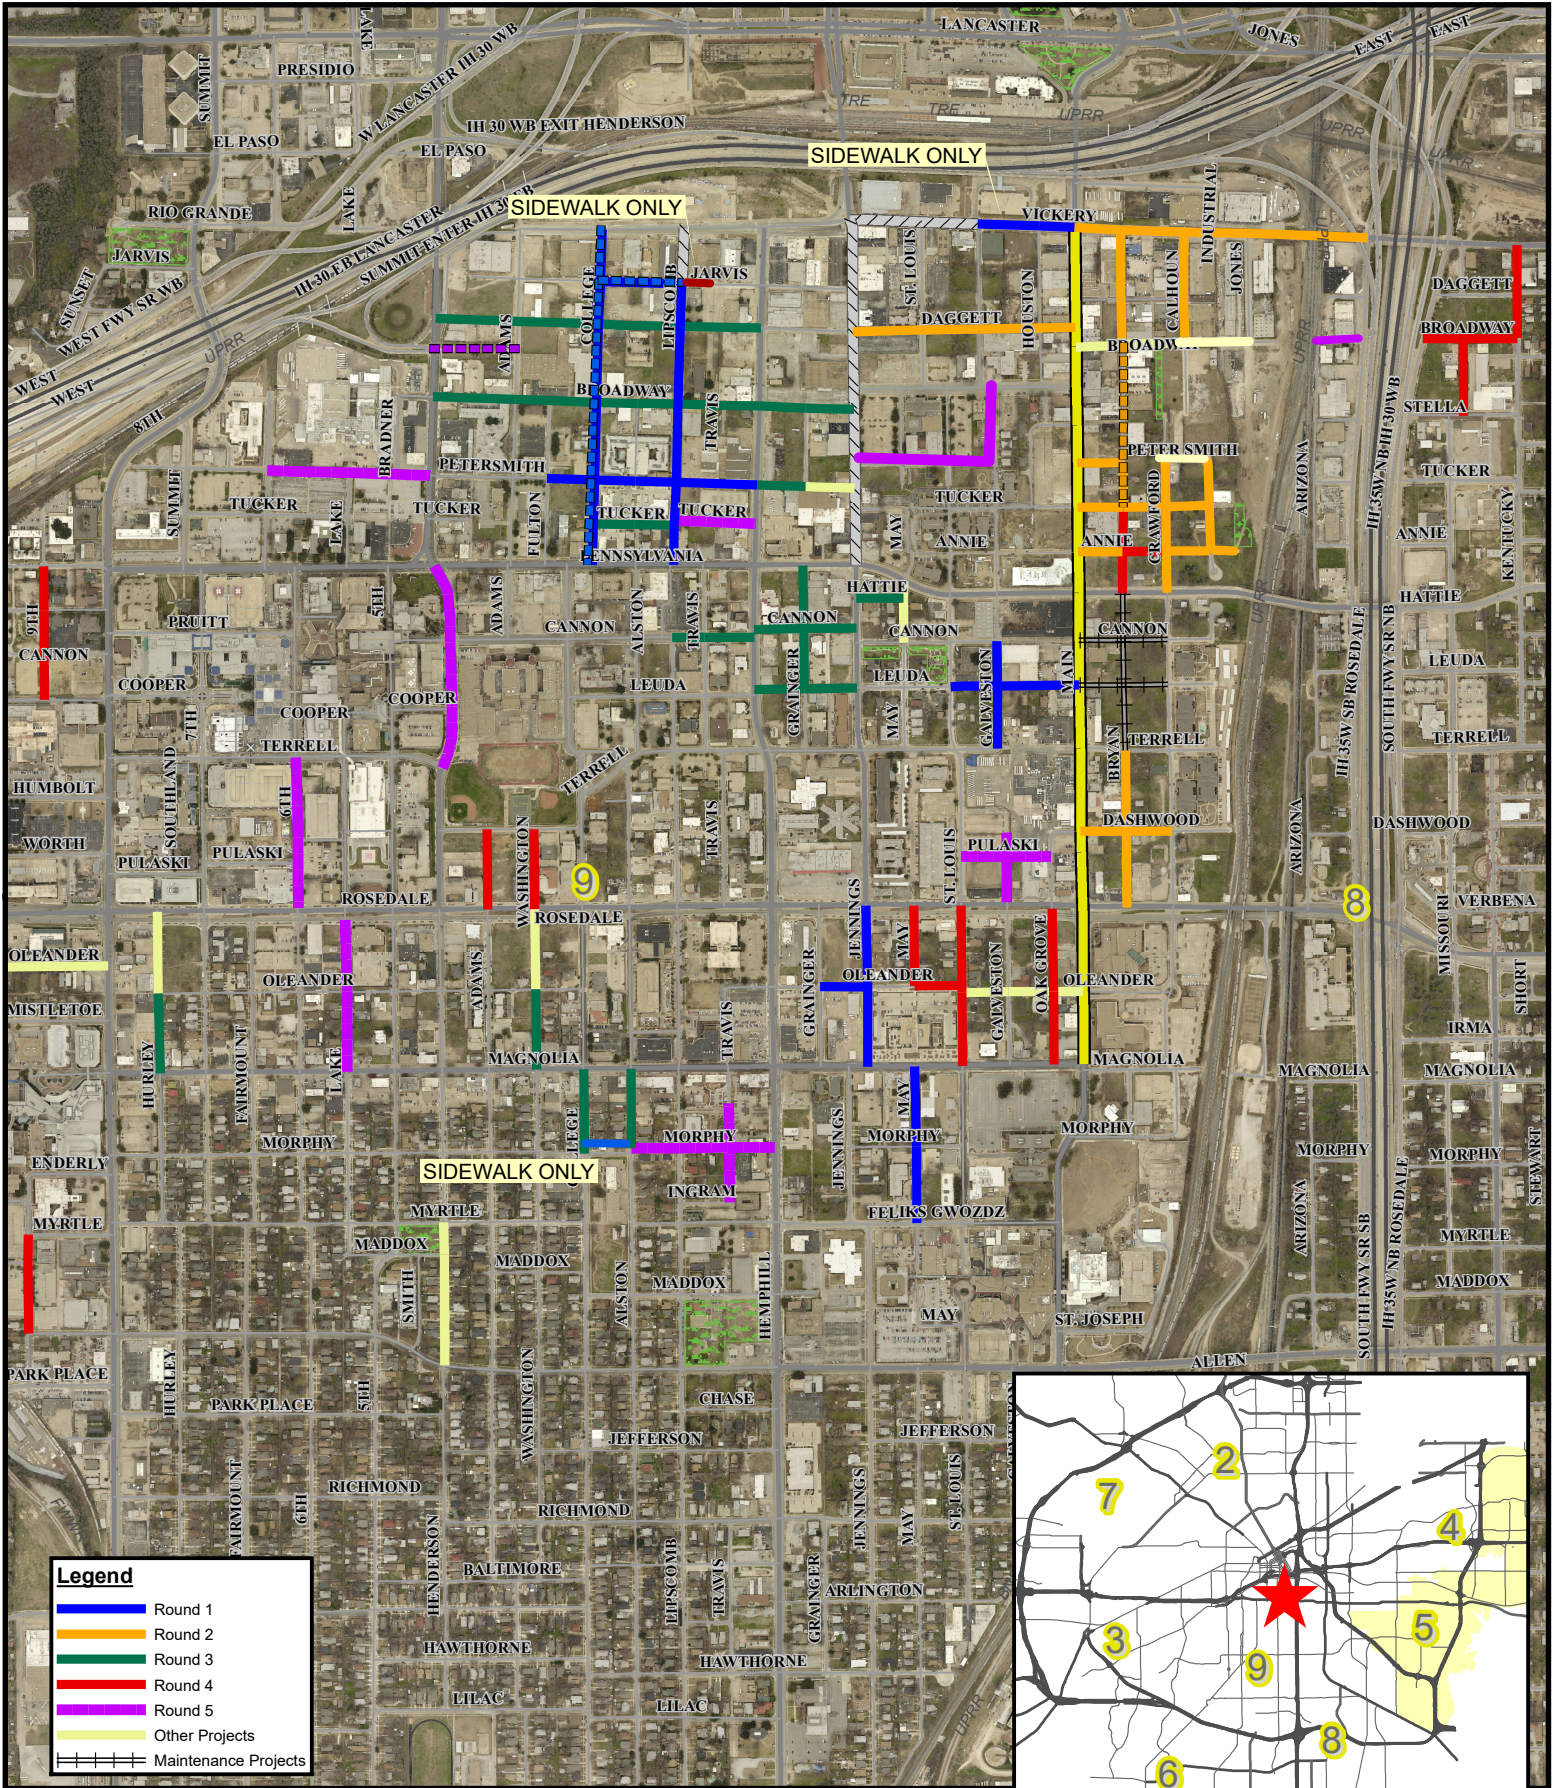

CD9 NEAR SOUTHSIDE REPAIR AND RECONSTRUCTION PROGRAM

Legend	
█	Round 1
█	Round 2
█	Round 3
█	Round 4
█	Round 5
█	Other Projects
	Maintenance Projects