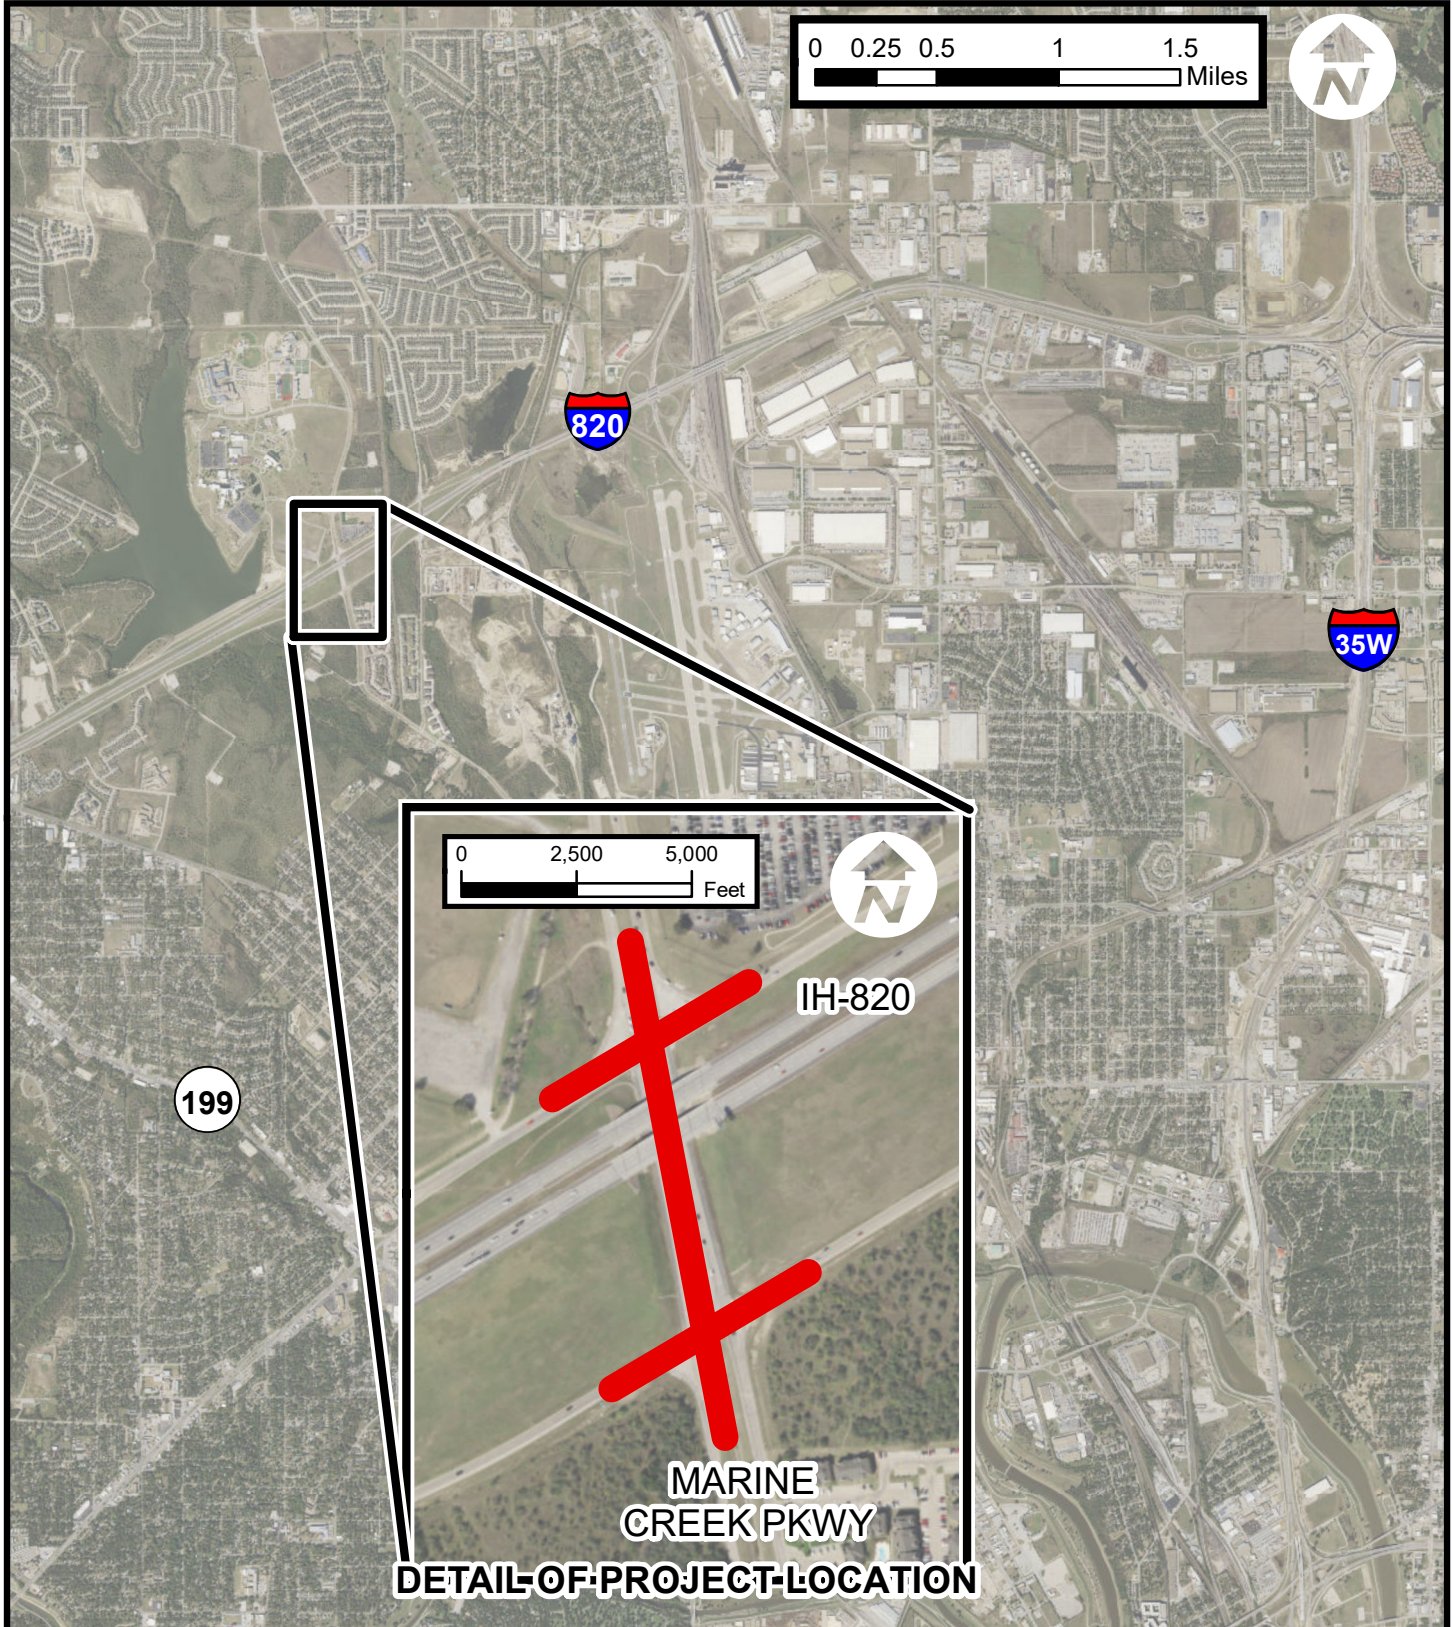

MAYOR AND COUNCIL COMMUNICATION MAP

IH 820 and Marine Creek Parkway Intersection Improvements

Copyright 2018 City of Fort Worth. Unauthorized reproduction is a violation of applicable laws.
This product is for information purposes and may not have been prepared for or be suitable for legal, engineering, or surveying purposes. It does not represent an on-the-ground survey and represents only the approximate relative location of property boundaries. The City of Fort Worth assumes no responsibility for the accuracy of said data.