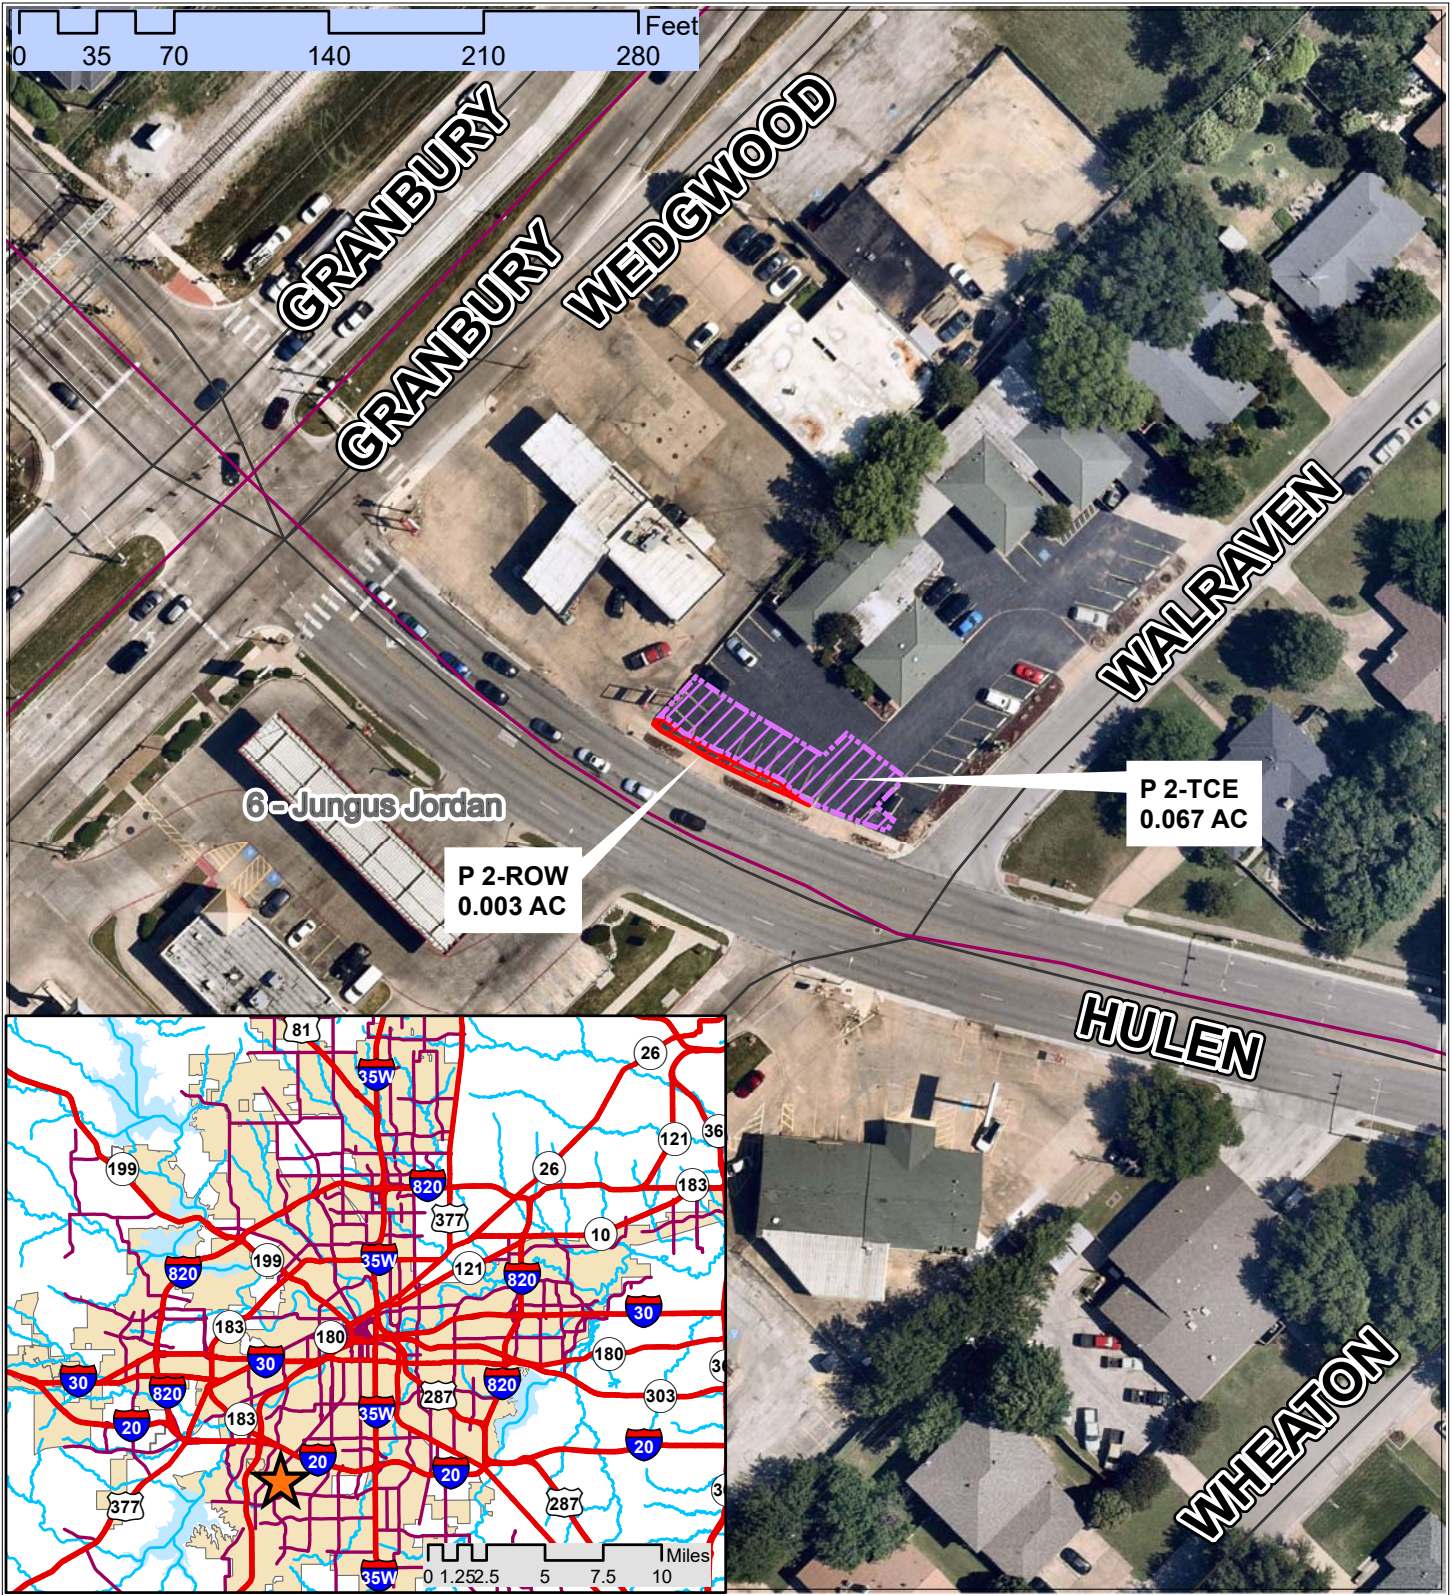

021PMD CPN 101017 PARCEL 2 CONDEMNATION MAP

Hulen St @ Granbury Rd
Intersection Improvements Project
COUNCIL DISTRICT 6

Copyright 2017 City of Fort Worth. Unauthorized reproduction is a violation of applicable laws. This product is for informational purposes and may not have been prepared for or be suitable for legal, engineering, or surveying purposes. It does not represent an on-the-ground survey and represents only the approximate relative location of property boundaries. The City of Fort Worth assumes no responsibility for the accuracy of said data.

-  Right-of-Way Easement
-  Temporary Construction Easement

 Project