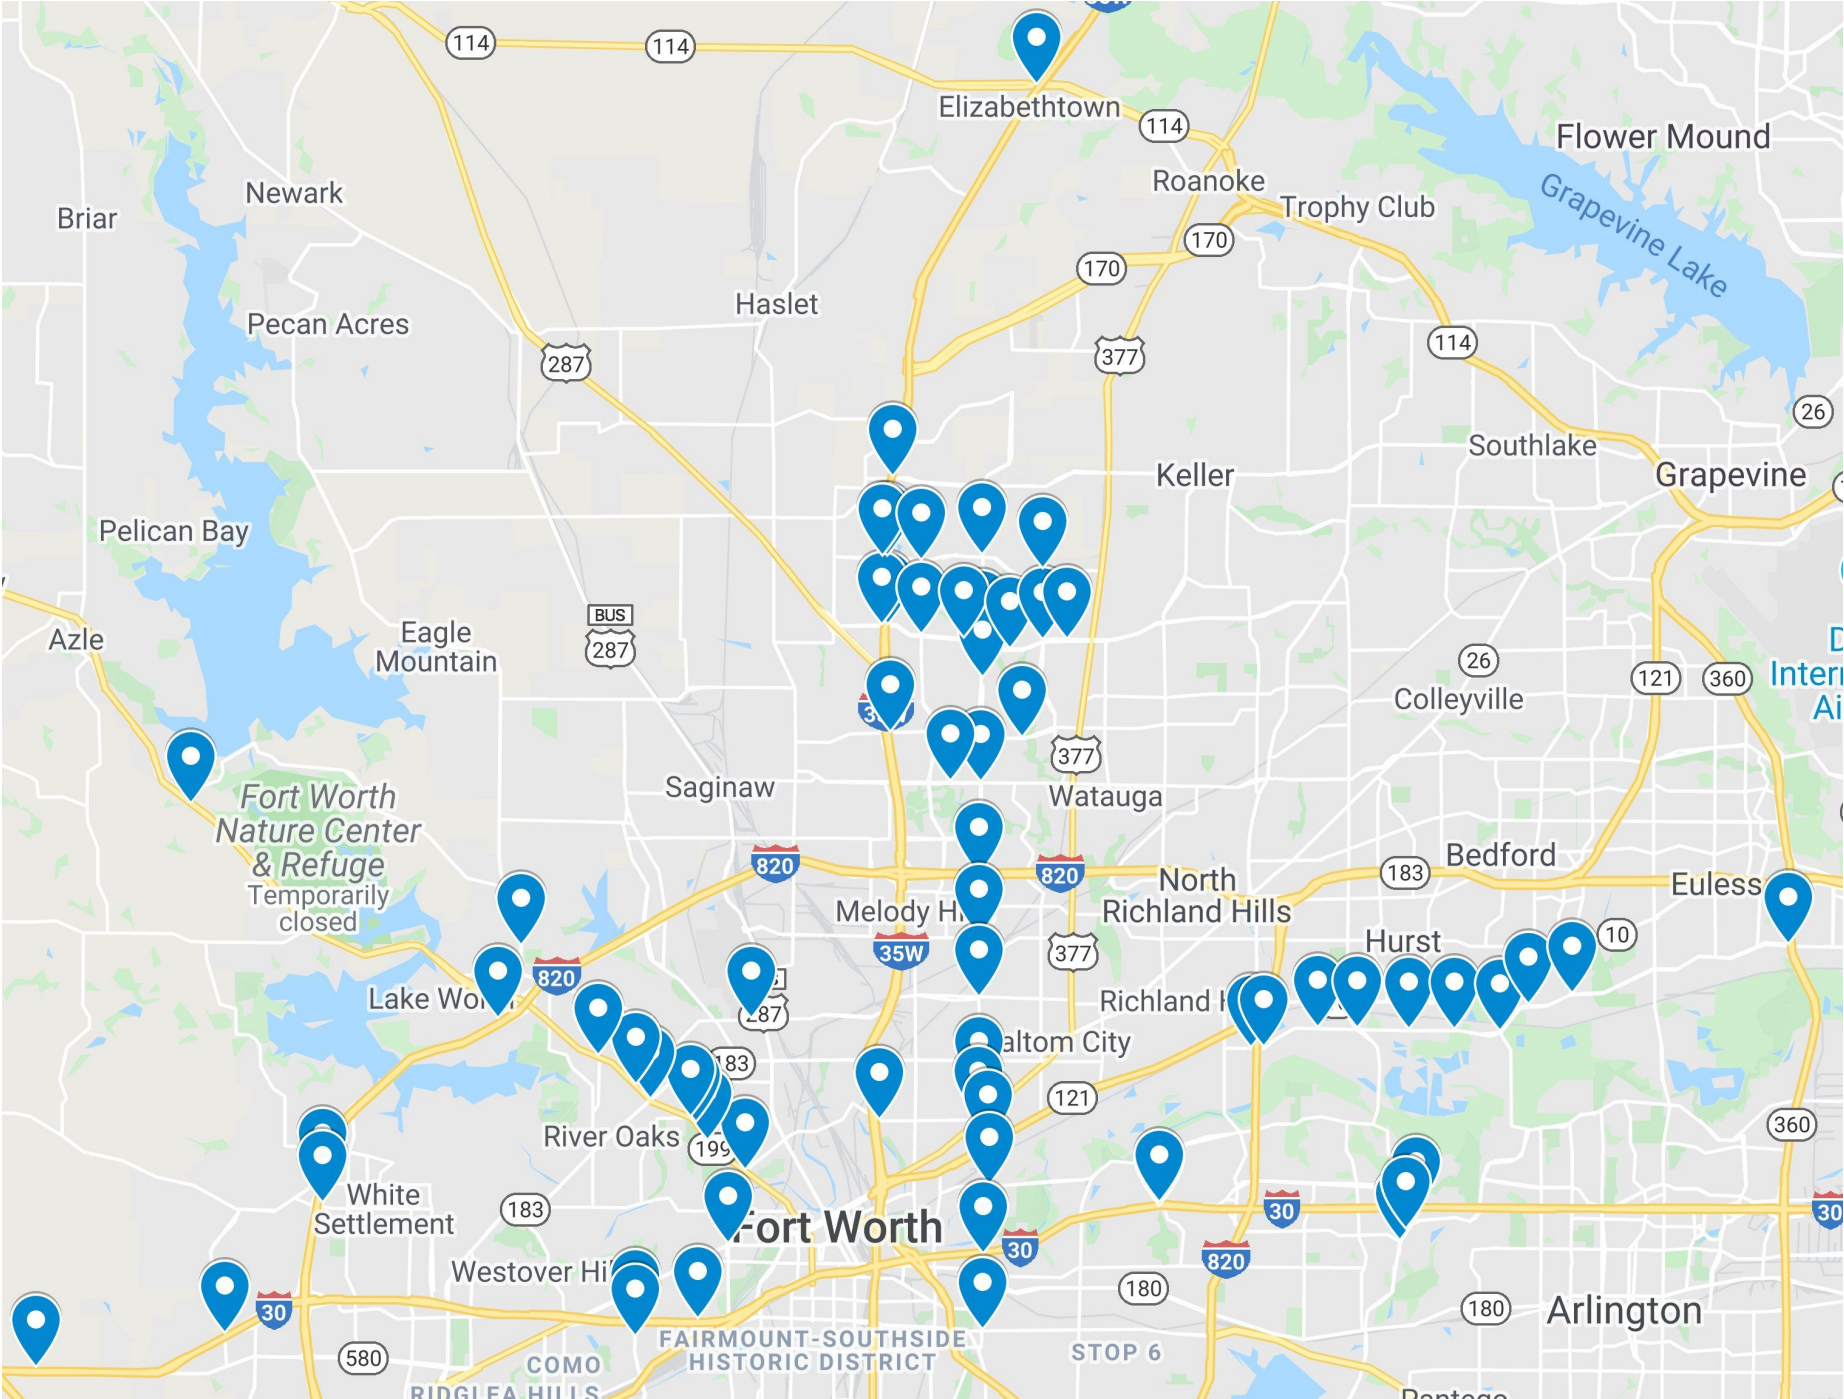

Proposed Location Map

Location List

No.	Location	Council District
1	N Beach St. & Heritage Trace Pkwy	4
2	N Beach St. & N Tarrant Pkwy	4
3	N Beach St. & Summerfield	4
4	N Beach St. & Western Center	4
5	N Beach St. & IH-820	4
6	N Beach St. & Mecham	4
7	N Beach St. & Long	4
8	N Beach St. & Springdale	4
9	N Beach St. & Belknap	4
10	N Beach St. & HWY-121	4,8
11	Beach St. & First St.	4,8
12	Beach St. & IH 30 (SS)	4,8
13	Beach St. & Rosedale	8
14	N Tarrant Pkwy (E) & IH-35	4,7
15	N Tarrant Pkwy (W) & IH-35	4,7
16	N Tarrant Pkwy & Riverside Drive.	4
17	N Tarrant Pkwy & Taggart Trail.	4
18	N Tarrant Pkwy & Trace Ridge Pkwy.	4
19	N Tarrant Pkwy & Park Vista Blvd.	4
20	N Tarrant Pkwy & Parkwood Hill Blvd.	4
21	Trinity Blvd. (W) & IH- 820	4,5
22	Trinity Blvd. (E) & IH -820	4,5
23	Trinity Blvd & Salado	5
24	Trinity Blvd & Precinct Line.	5
25	Trinity Blvd & Norwood Dr.	5
26	Trinity Blvd & Bell South Dr.	5
27	Trinity Blvd & Greenbelt Rd.	5
28	Trinity Blvd & Raider	5
29	Trinity Blvd & House Anderson Rd.	5
30	Trinity Blvd & HWY -360	5
31	Hwy -199 (Jacksboro) & N . University	2
32	Hwy -199 (Jacksboro) & 18th/ Rockwood Park	2
33	Hwy -199 (Jacksboro) & 21th	2
34	Hwy -199 (Jacksboro) & Ohio Graden	2
35	Hwy -199 (Jacksboro) & Ephriham /River Oaks Blvd	2
36	Hwy -199 (Jacksboro) & Long Ave.	2
37	Hwy -199 (Jacksboro) & Skyline Drive.	2
38	Hwy -199 (Jacksboro) & Trenderfoot	2
39	Heritage Trace Pkwy & IH-35 (E)	4,7
40	Heritage Trace Pkwy & IH-35 (W)	4,7
41	Heritage Trace Pkwy & Riverside Dr.	4
42	Heritage Trace Pkwy & Ray White Rd.	4