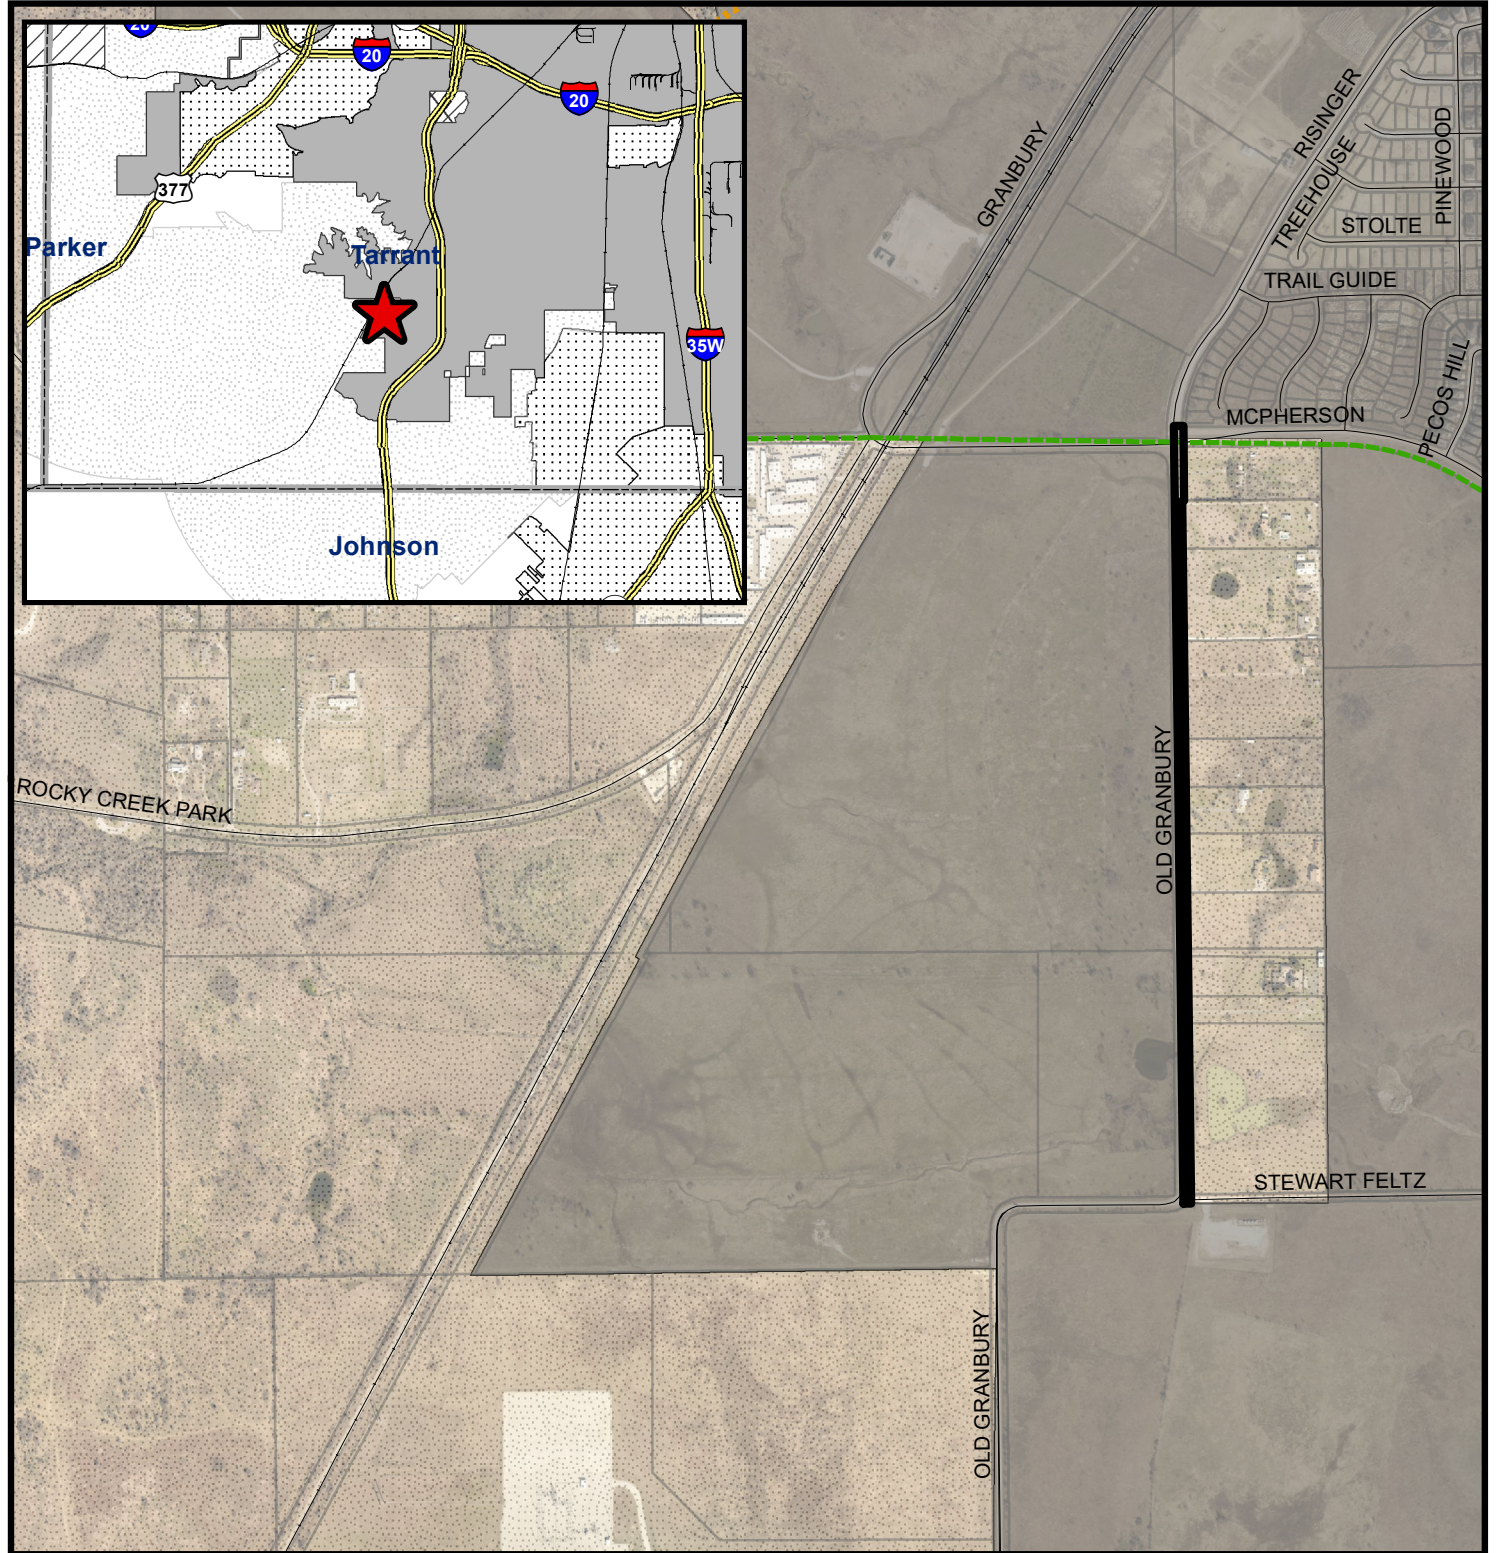

Annexation - Old Granbury Road

Exhibit A

Addition of approximately 3.805 Acres - future Council District 6

Fort Worth

DESIGNATION

- | | | | |
|--|-------------------------------|---|-------------------|
|  | Full Purpose |  | Adjacent Cities |
|  | Limited Purpose |  | County Boundaries |
|  | Extraterritorial Jurisdiction |  | Annexation Area |

1:12,000

Planning & Development Department
06/10/2021

COPYRIGHT 2021 CITY OF FORT WORTH UNAUTHORIZED REPRODUCTION IS A VIOLATION OF APPLICABLE LAWS. THIS DATA IS TO BE USED FOR A GRAPHICAL REPRESENTATION ONLY. THE ACCURACY IS NOT TO BE TAKEN / USED AS DATA PRODUCED FOR ENGINEERING PURPOSES OR BY A REGISTERED PROFESSIONAL LAND SURVEYOR. THE CITY OF FORT WORTH ASSUMES NO RESPONSIBILITY FOR THE ACCURACY OF SAID DATA.