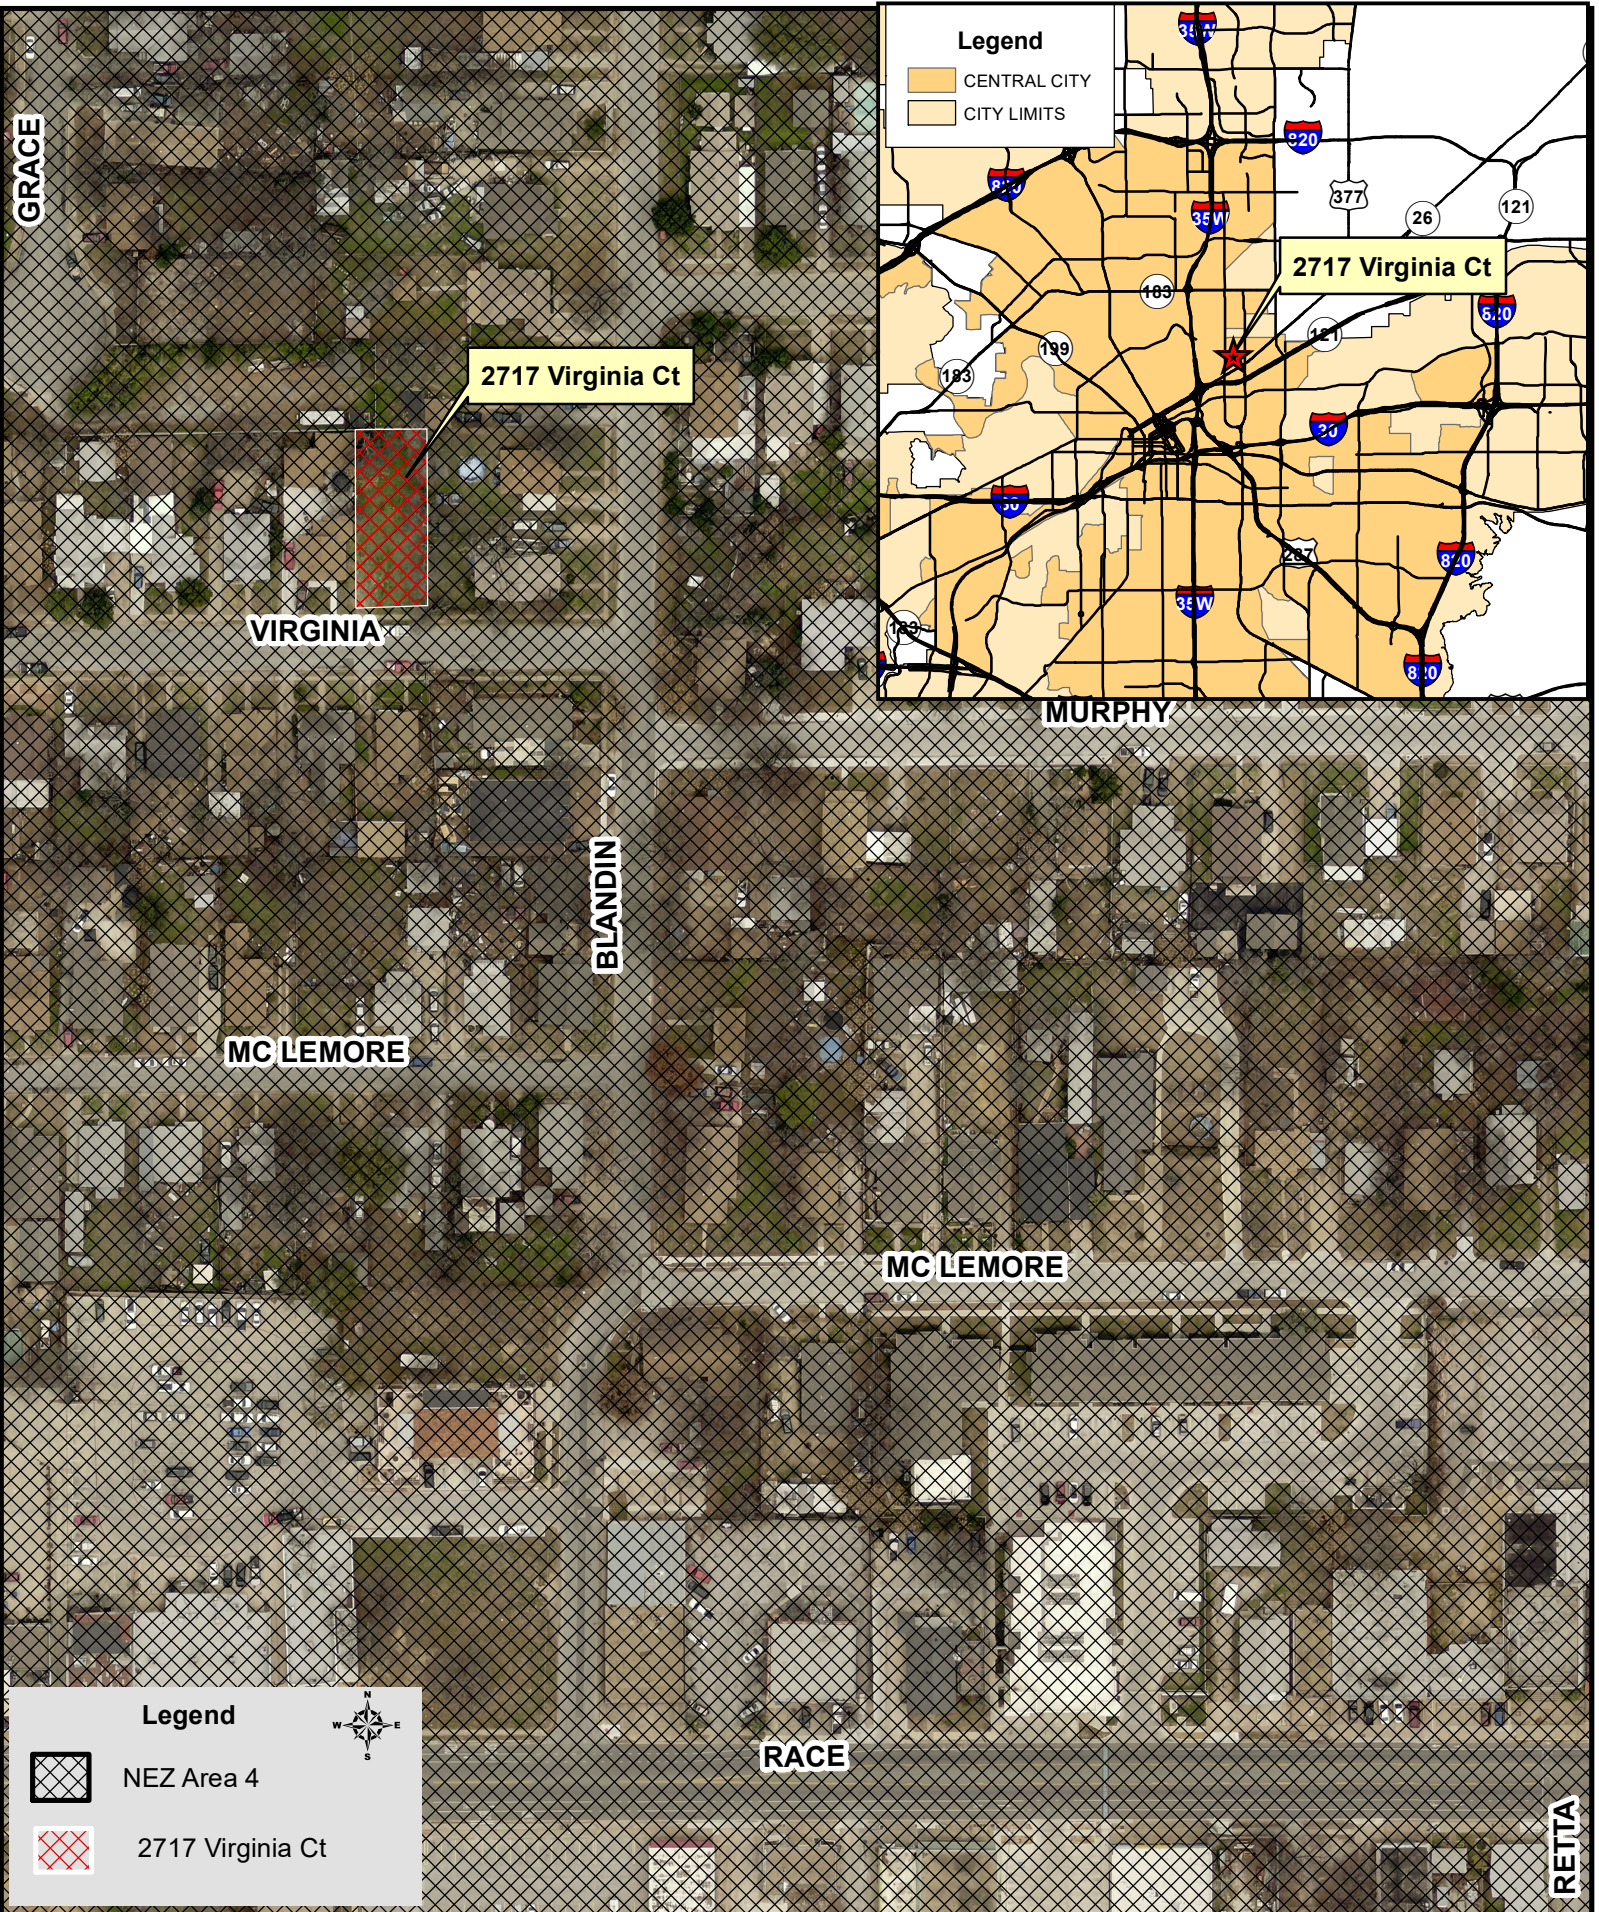

2717 Virginia Ct - NEZ Area 4 Council District 9

GRACE

2717 Virginia Ct

VIRGINIA

MURPHY

BLANDIN

MC LEMORE

MC LEMORE

RACE

RETTA

Legend

-  NEZ Area 4
-  2717 Virginia Ct