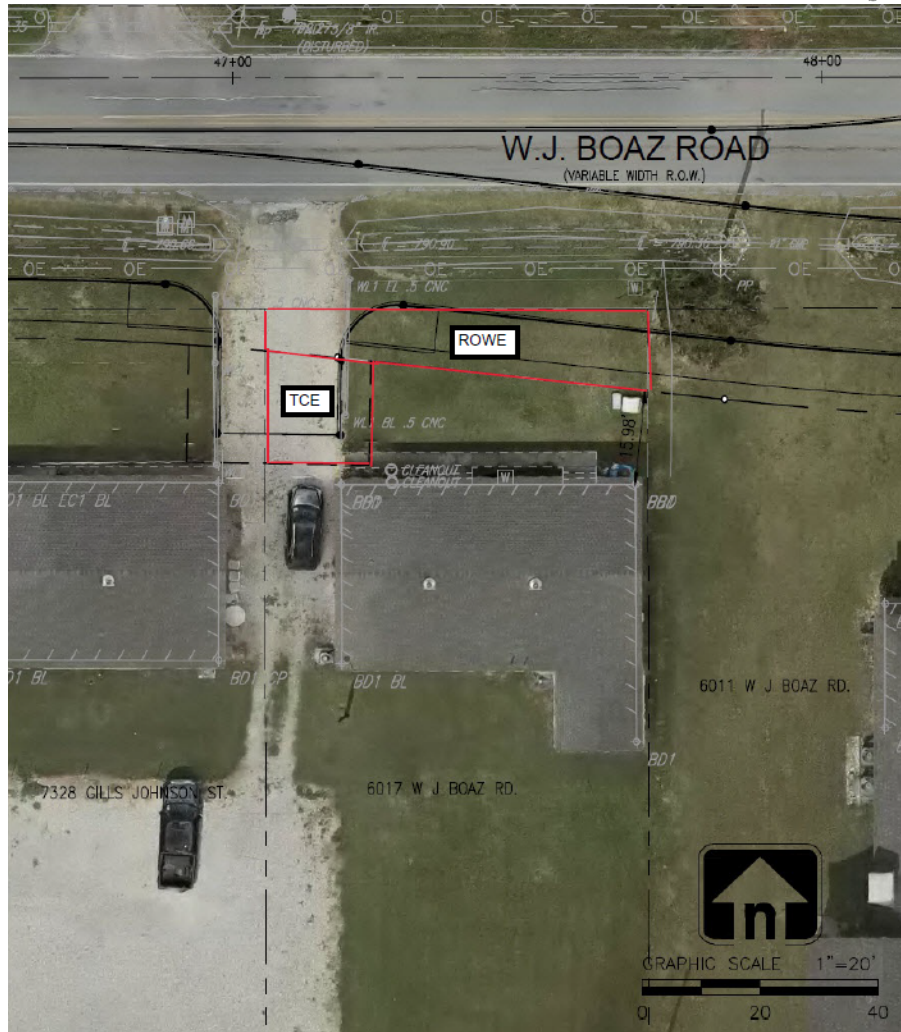

CPN 103299
WJ Boaz Road - 6017 WJ Boaz Road - P25
Land Acquisition Map Council District 7

Parcel 25 ROW-1 0.016ac
Parcel 25 TCE-1 0.007ac
TOTAL **0.023ac (1,012sf)**

 = Project Site

Copyright 2017 City of Fort Worth. Unauthorized reproduction is a violation of applicable laws. This product is for informational purposes and may not have been prepared for or be suitable for legal, engineering, or surveying purposes. It does not represent an on-the-ground survey and represents only the approximate relative location of property boundaries. The City of Fort Worth assumes no responsibility for the accuracy of said data.