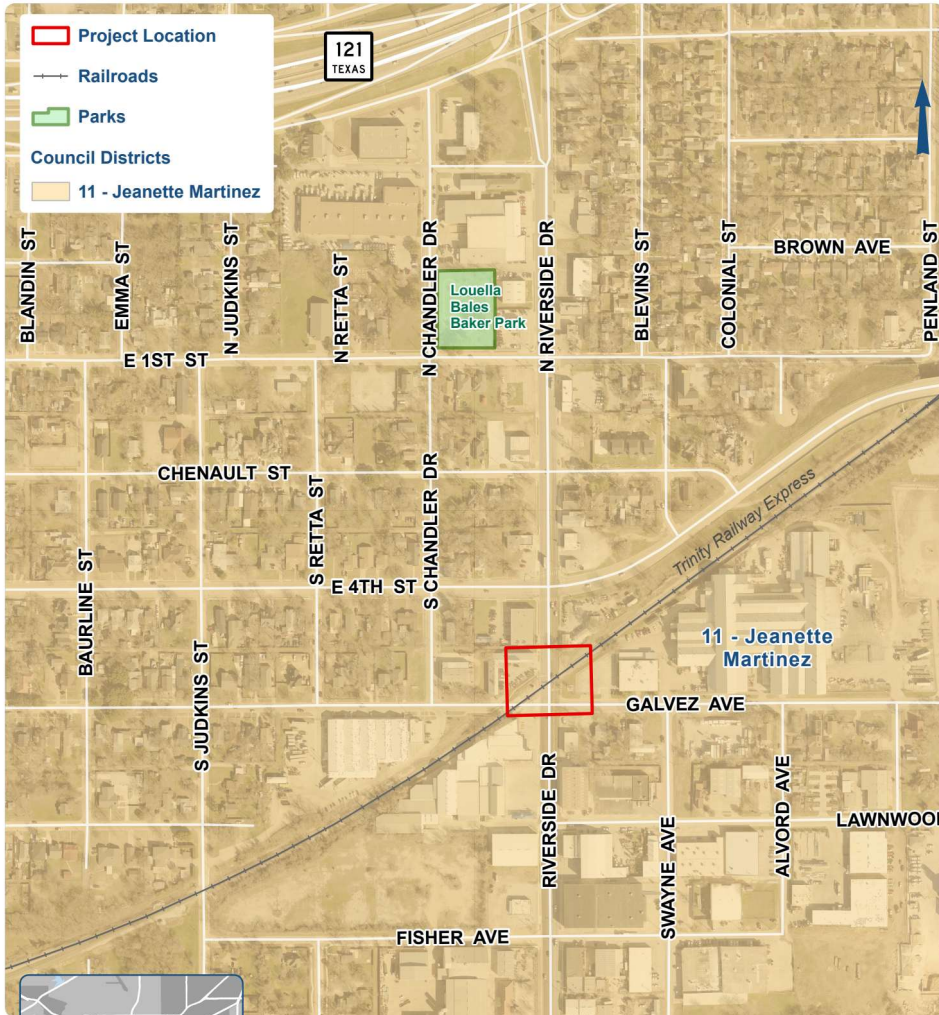

Mayor & Council Map | CPN #104004 | 2018 Bond
 Railroad Crossing | Trinity Railway Express at
 Riverside Drive | CD #11

Map generated February 2026 | TPW Business Support Services
 Copyright © 2026 City of Fort Worth. Unauthorized reproduction is a violation of applicable laws. This data is to be used for graphical representation only. The accuracy is not to be taken/used as data produced for engineering purposes or by a registered professional land surveyor. The City of Fort Worth assumes no responsibility for the accuracy of said data.