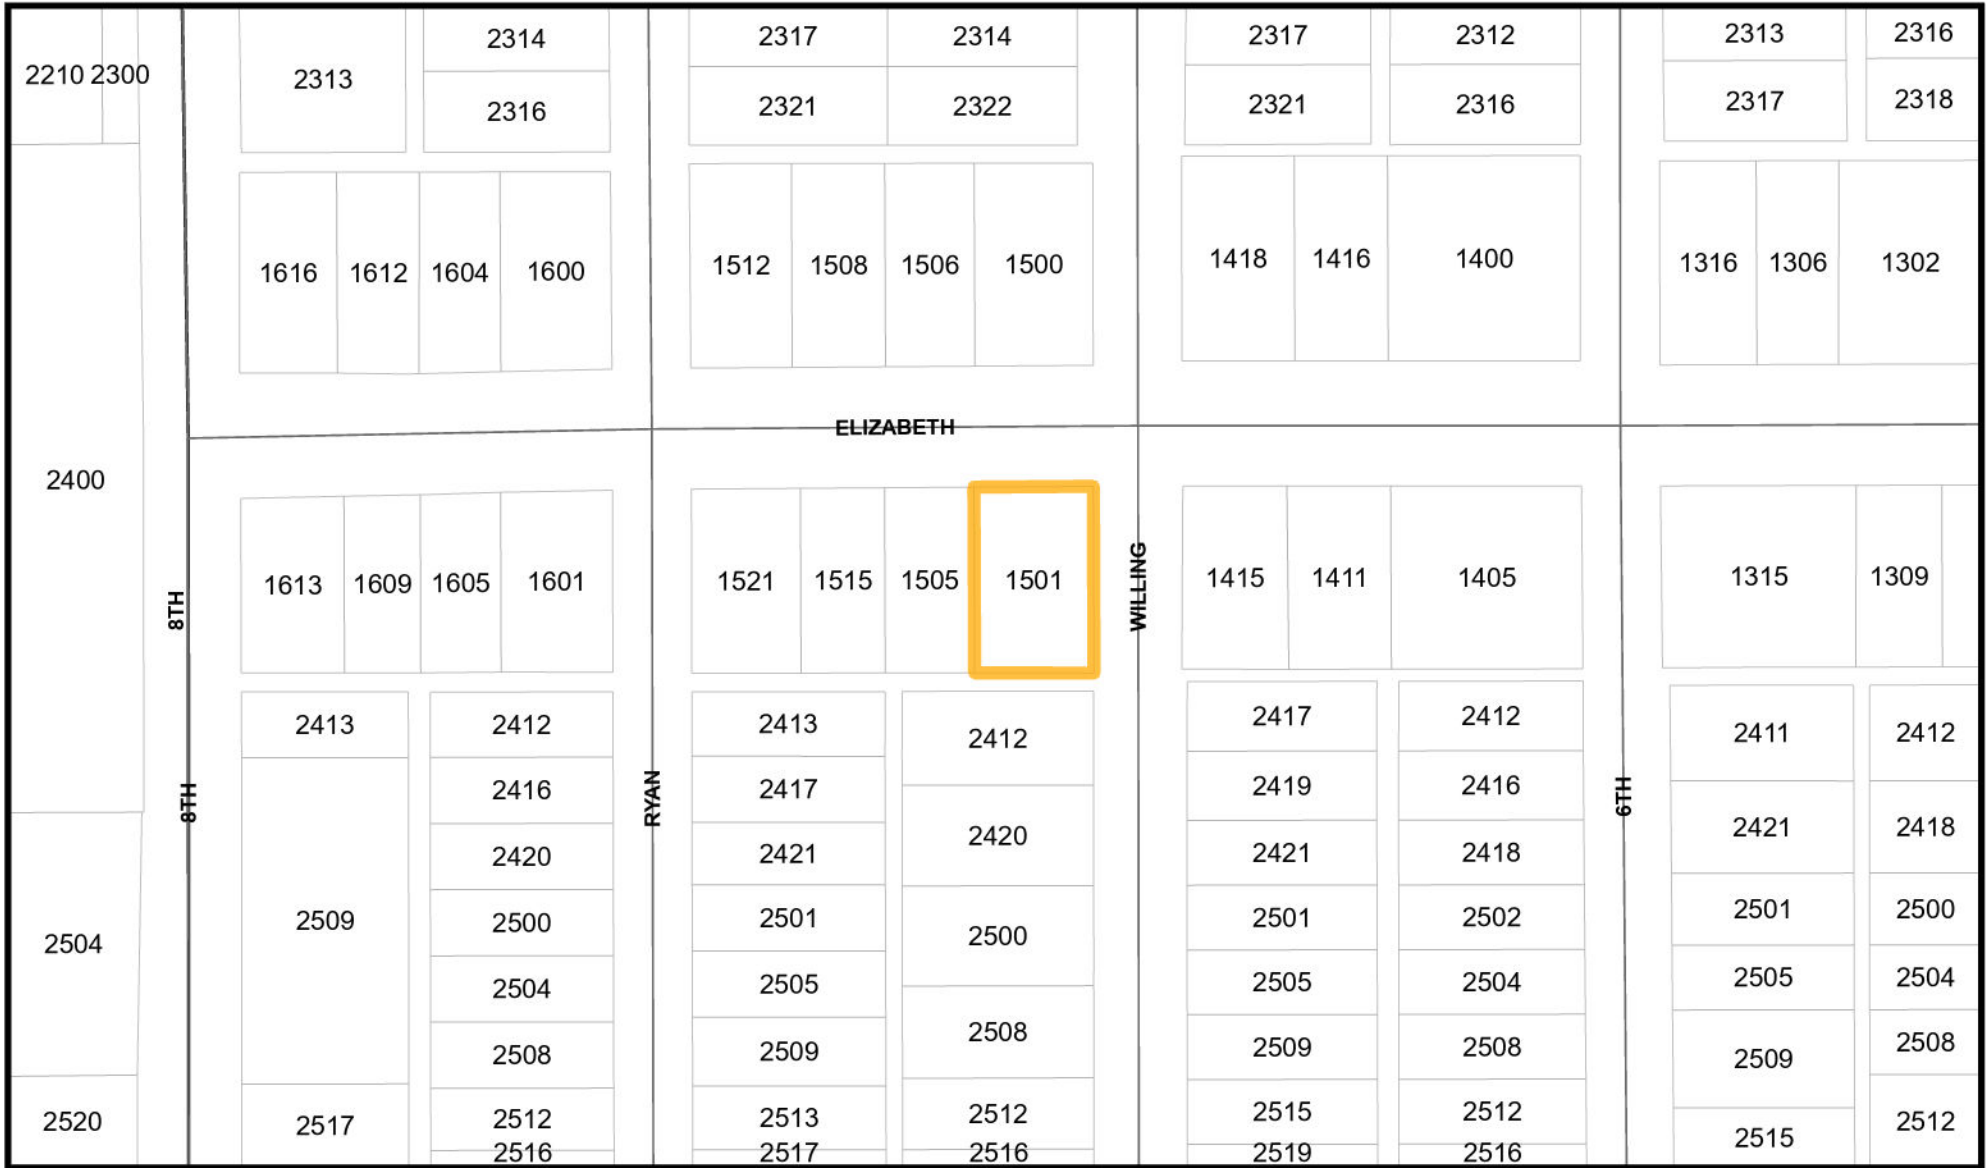

HSTE Property 1501 Elizabeth Boulevard

*Property located in Elizabeth Boulevard Historic District