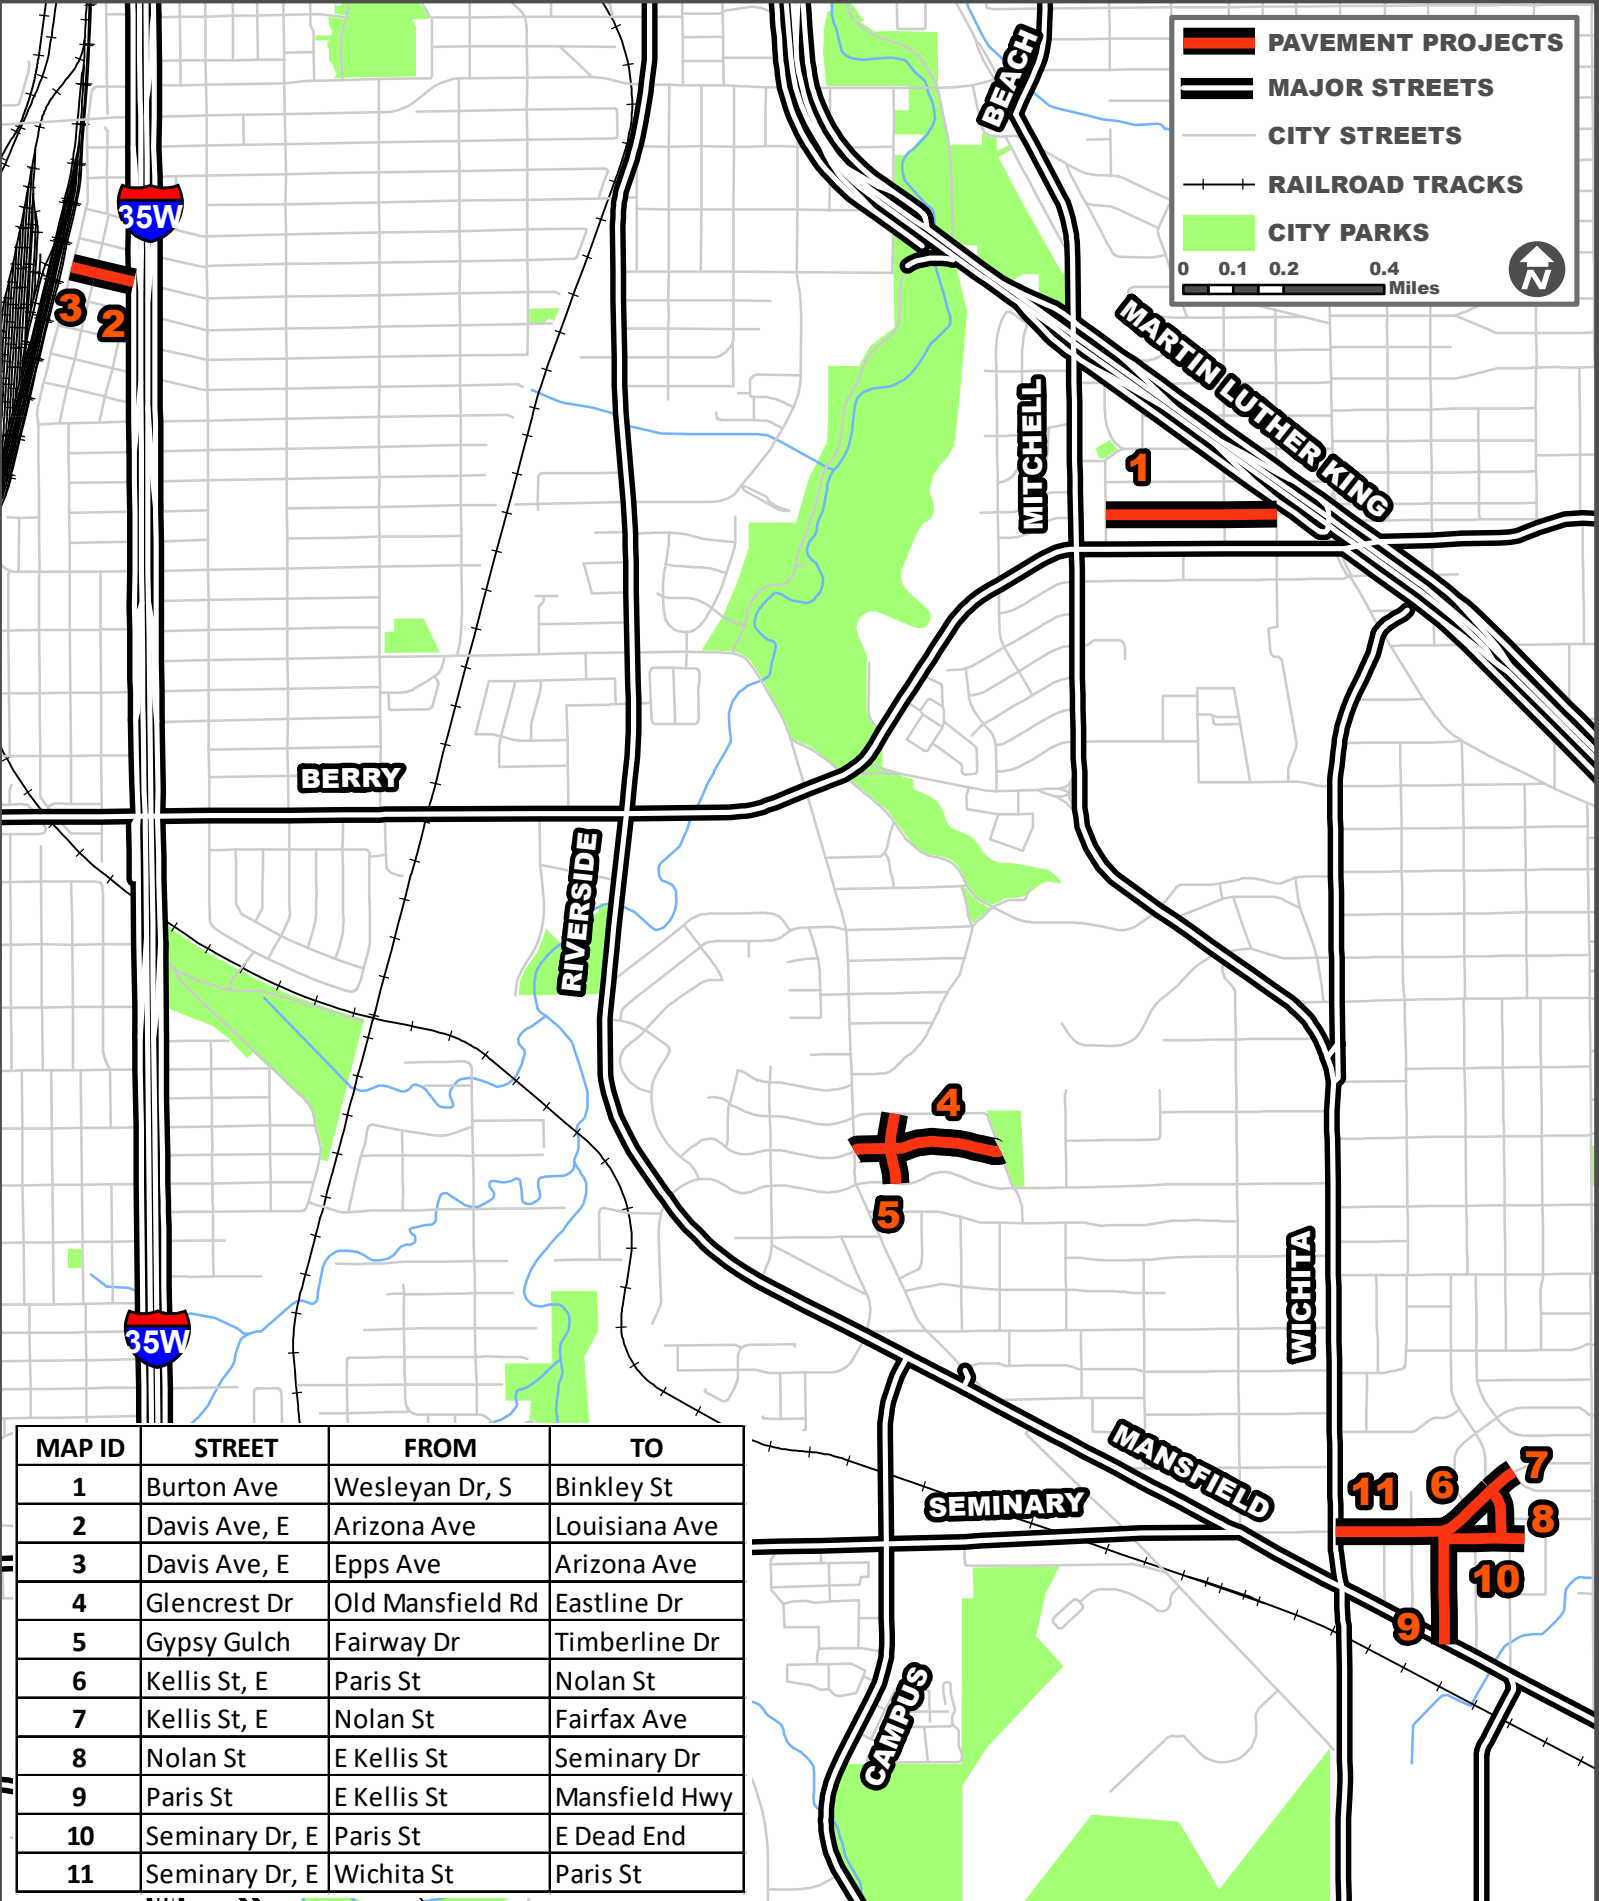

### CPN104242

**PAVEMENT PROJECTS**

**MAJOR STREETS**

**CITY STREETS**

**RAILROAD TRACKS**

**CITY PARKS**

0 0.1 0.2 0.4 Miles

N

MAP ID	STREET	FROM	TO
1	Burton Ave	Wesleyan Dr, S	Binkley St
2	Davis Ave, E	Arizona Ave	Louisiana Ave
3	Davis Ave, E	Epps Ave	Arizona Ave
4	Glencrest Dr	Old Mansfield Rd	Eastline Dr
5	Gypsy Gulch	Fairway Dr	Timberline Dr
6	Kellis St, E	Paris St	Nolan St
7	Kellis St, E	Nolan St	Fairfax Ave
8	Nolan St	E Kellis St	Seminary Dr
9	Paris St	E Kellis St	Mansfield Hwy
10	Seminary Dr, E	Paris St	E Dead End
11	Seminary Dr, E	Wichita St	Paris St