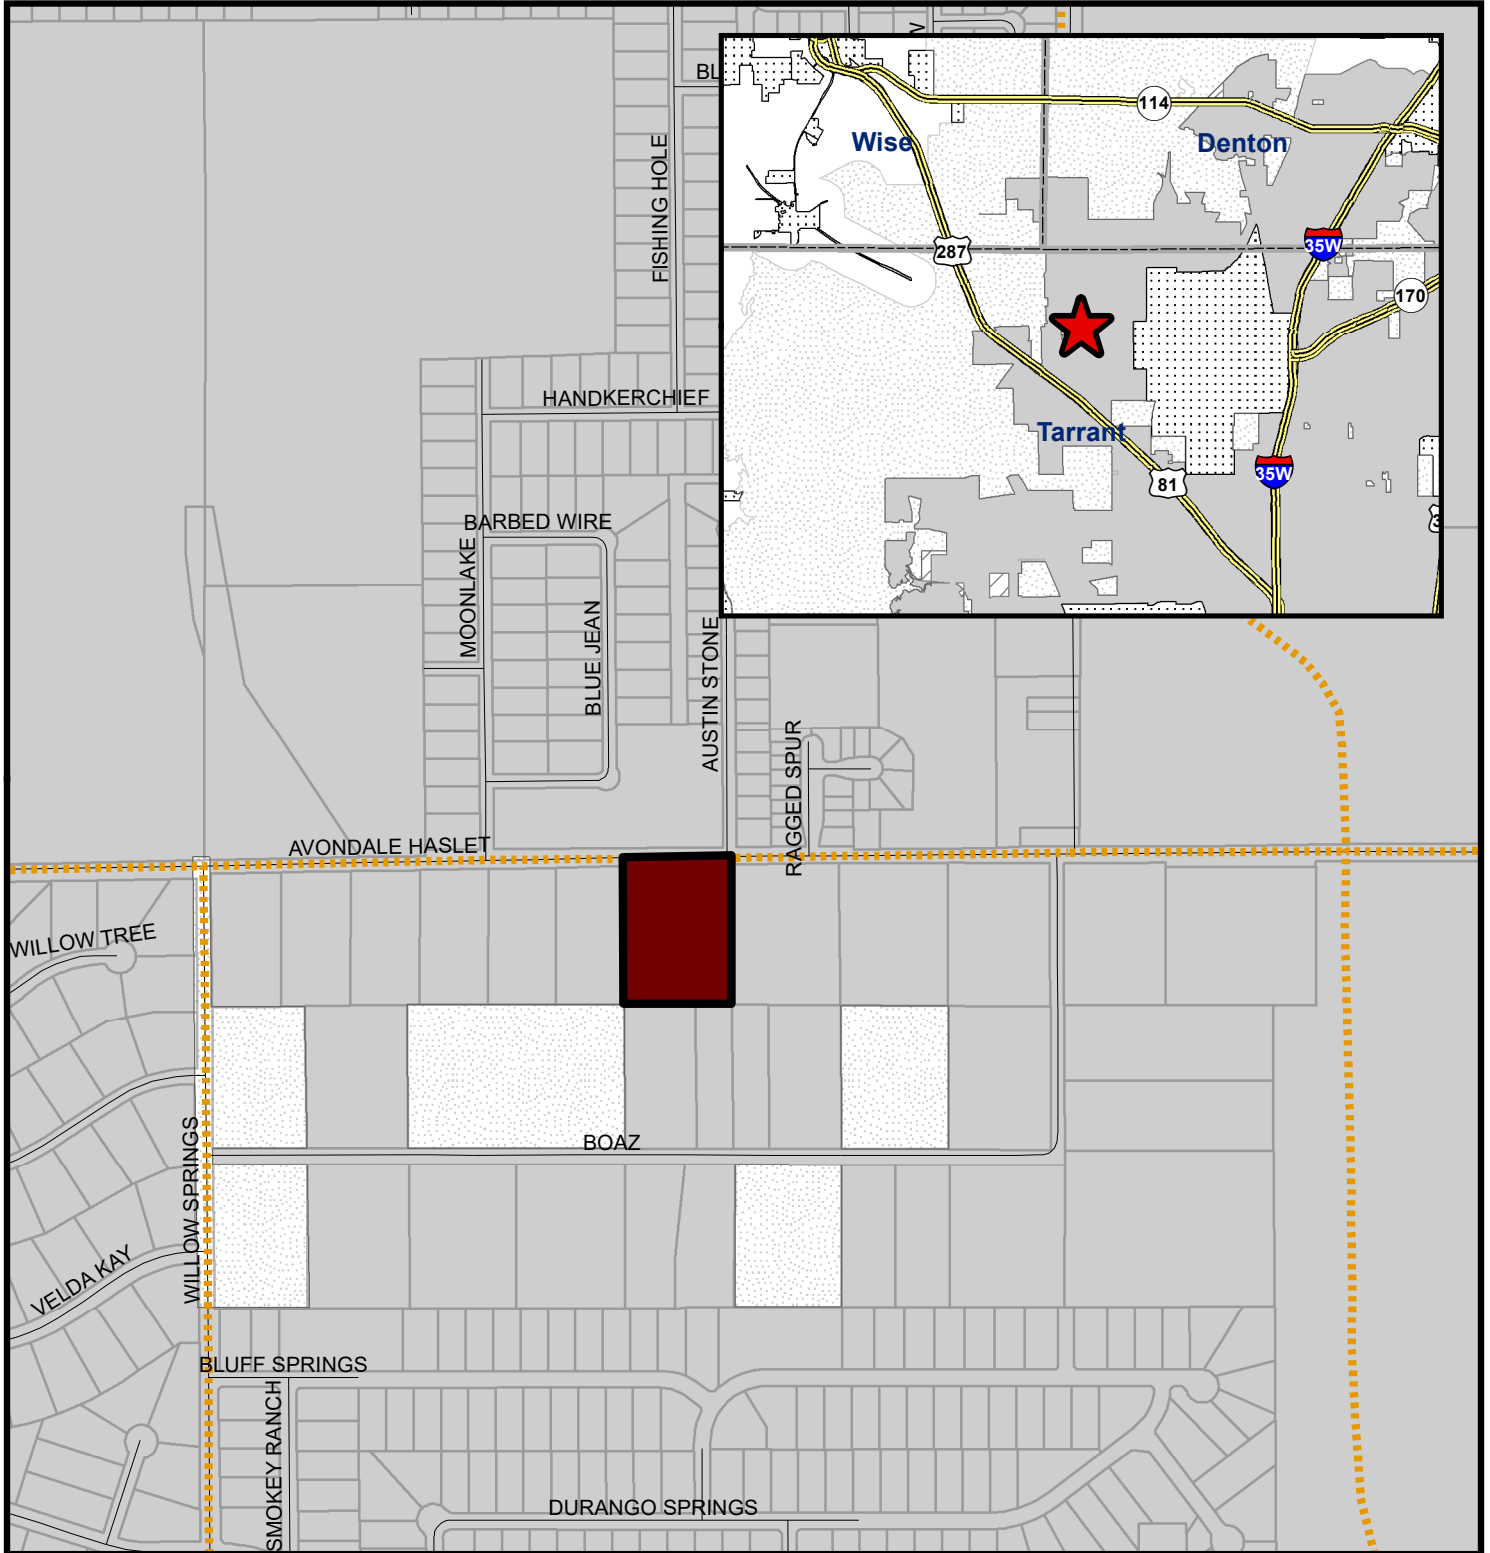

# Annexation AX-19-007

Addition of approximately 4.59 Acres to become part of Council District 7

## Fort Worth

### DESIGNATION

-  Full Purpose
-  Limited Purpose
-  Extraterritorial Jurisdiction
-  Annexation Area
-  Adjacent Cities
-  County Boundaries

0 245 490 980 Feet

1:8,400

Planning & Development Department  
5/08/2019