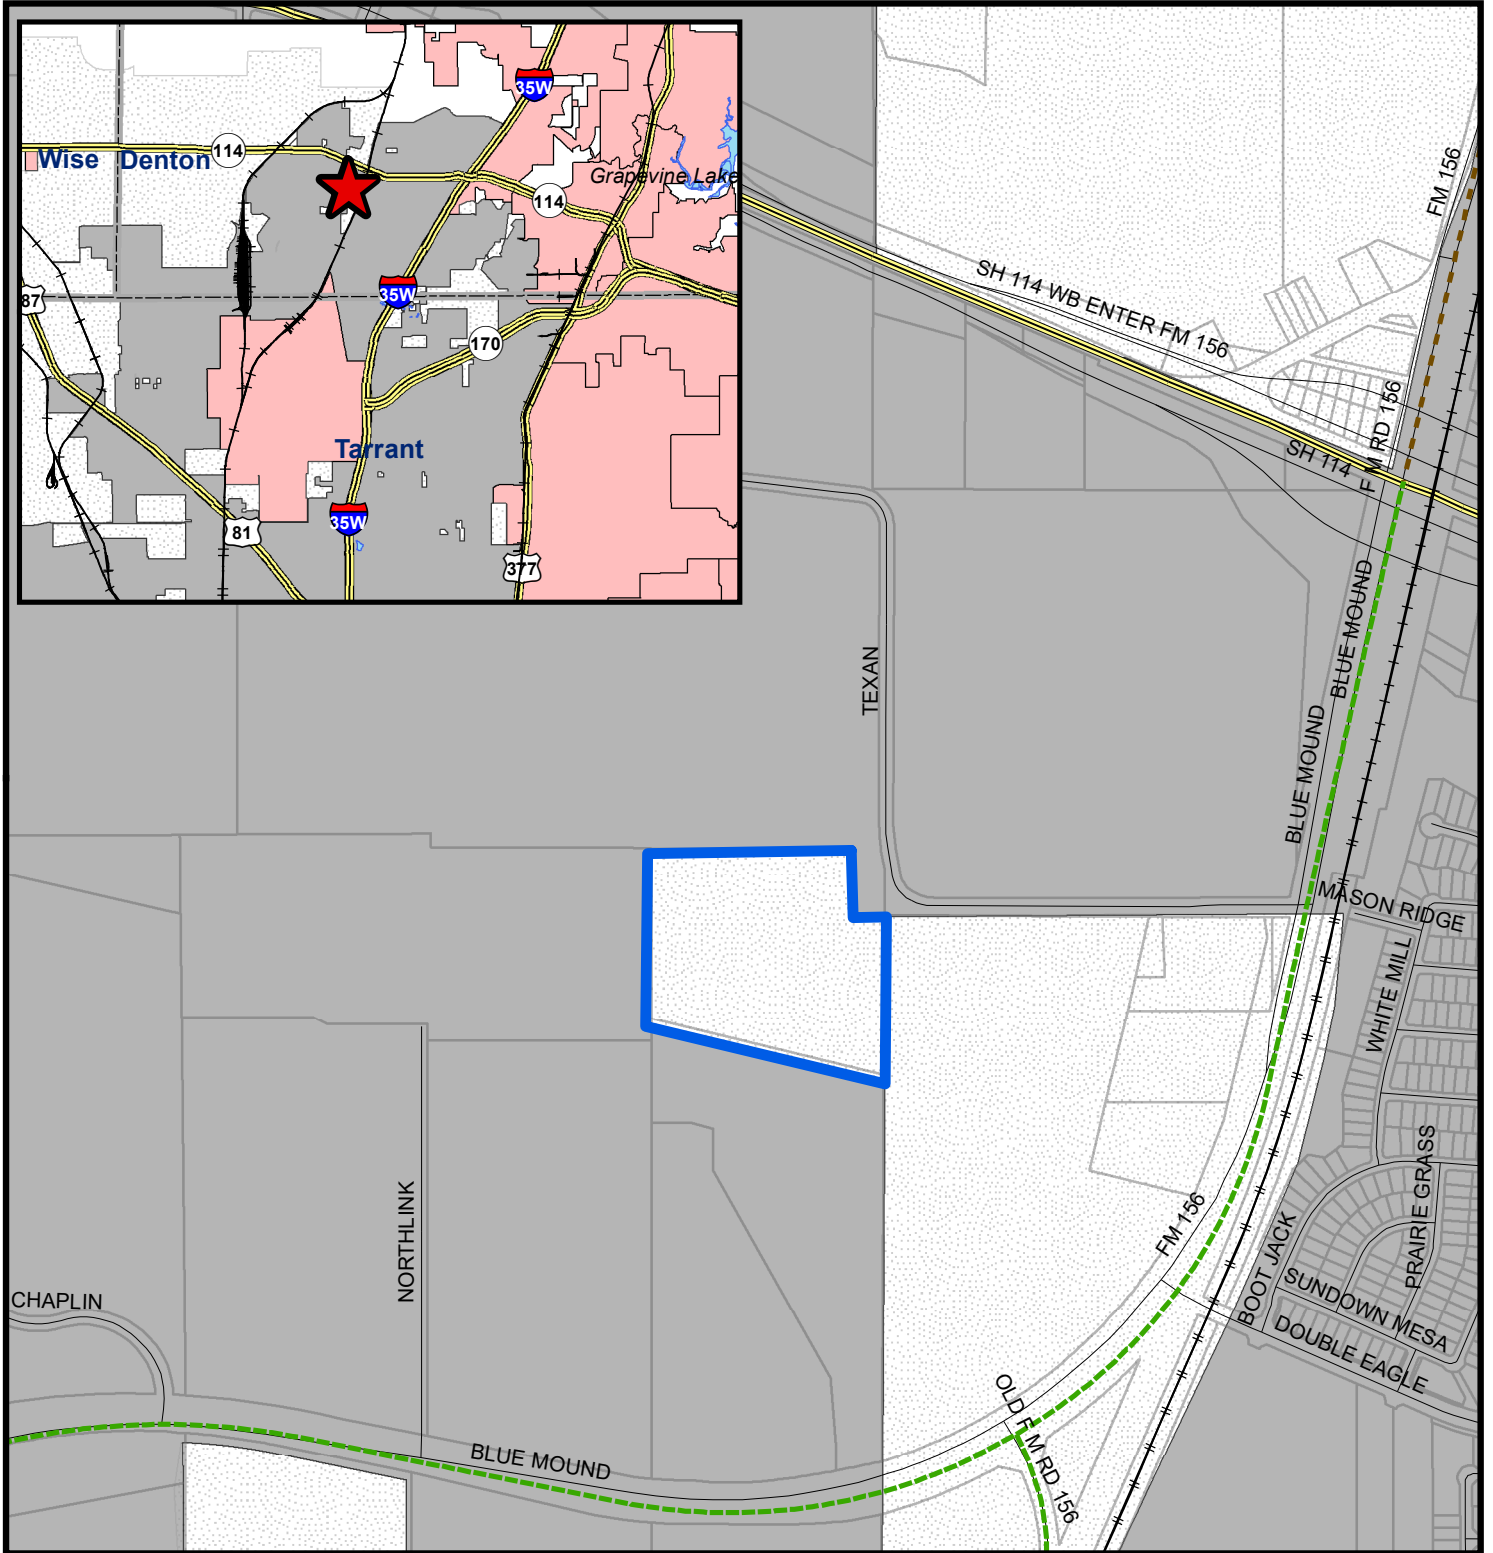

GENE PIKE NISD

Exhibit A

Approximately 18.51 Acres Adjacent Council District 7

Fort Worth DESIGNATION

- Full Purpose
- Limited Purpose
- Extraterritorial Jurisdiction
- County Boundaries
- Adjacent Cities
- Subject Property

1:9,600

Planning & Development Department
10/11/2022

COPYRIGHT 2022 CITY OF FORT WORTH UNAUTHORIZED REPRODUCTION IS A VIOLATION OF APPLICABLE LAWS. THIS DATA IS TO BE USED FOR A GRAPHICAL REPRESENTATION ONLY. THE ACCURACY IS NOT TO BE TAKEN / USED AS DATA PRODUCED FOR ENGINEERING PURPOSES OR BY A REGISTERED PROFESSIONAL LAND SURVEYOR. THE CITY OF FORT WORTH ASSUMES NO RESPONSIBILITY FOR THE ACCURACY OF SAID DATA.