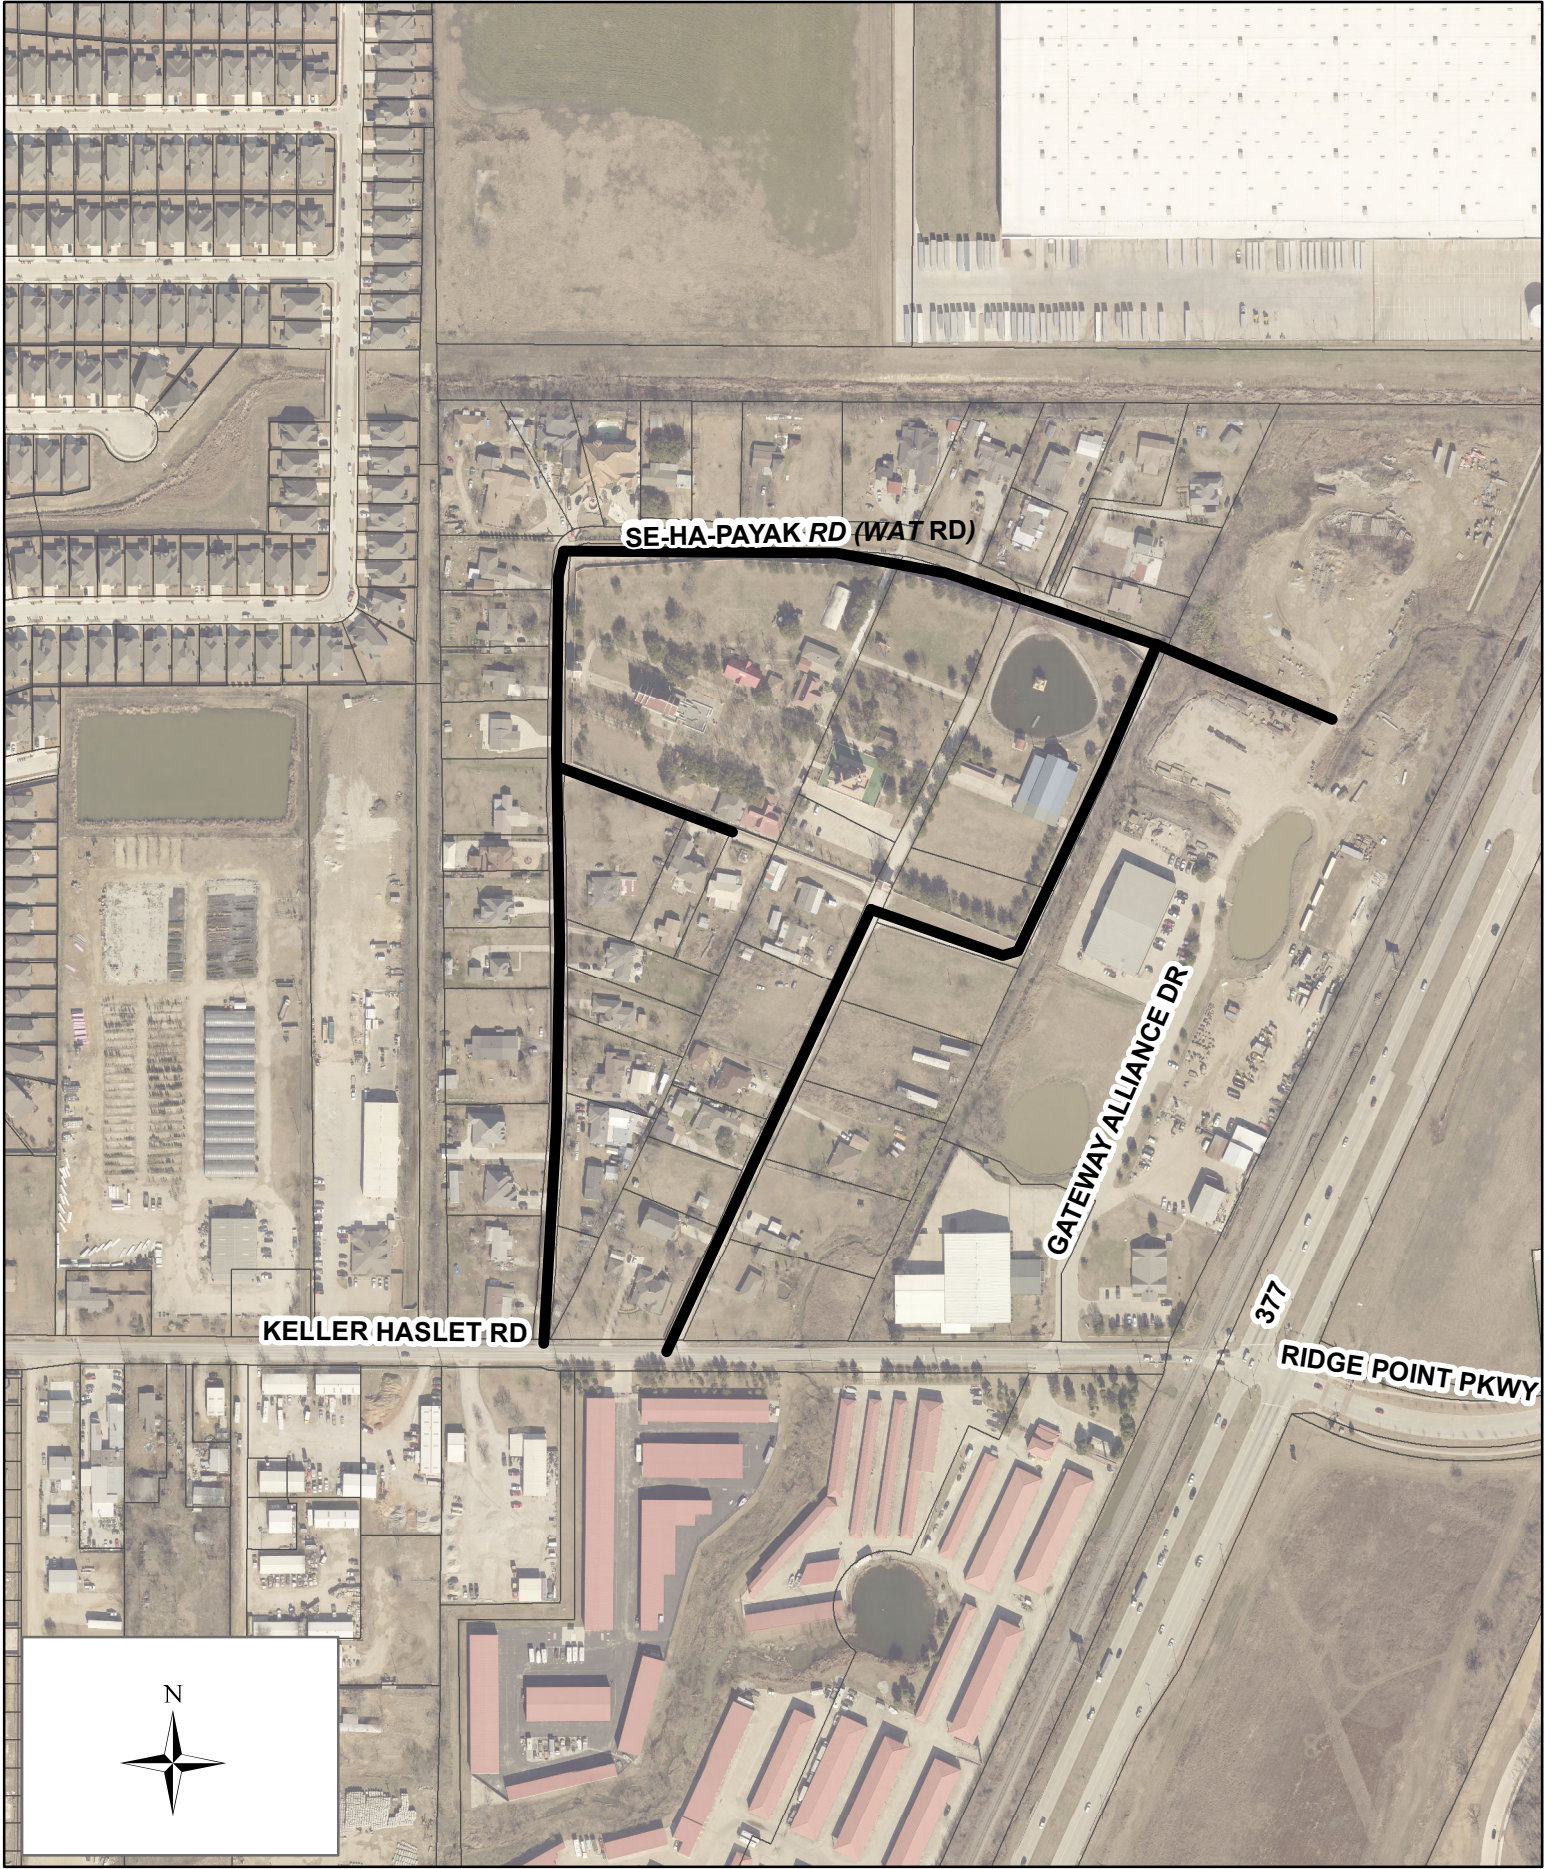

# MAYOR AND COUNCIL COMMUNICATION MAP 60WSSWATBCOMMUNITY-WOODY

SE-HA-PAYAK RD (WAT RD)

KELLER HASLET RD

GATEWAY ALLIANCE DR

377

RIDGE POINT PKWY