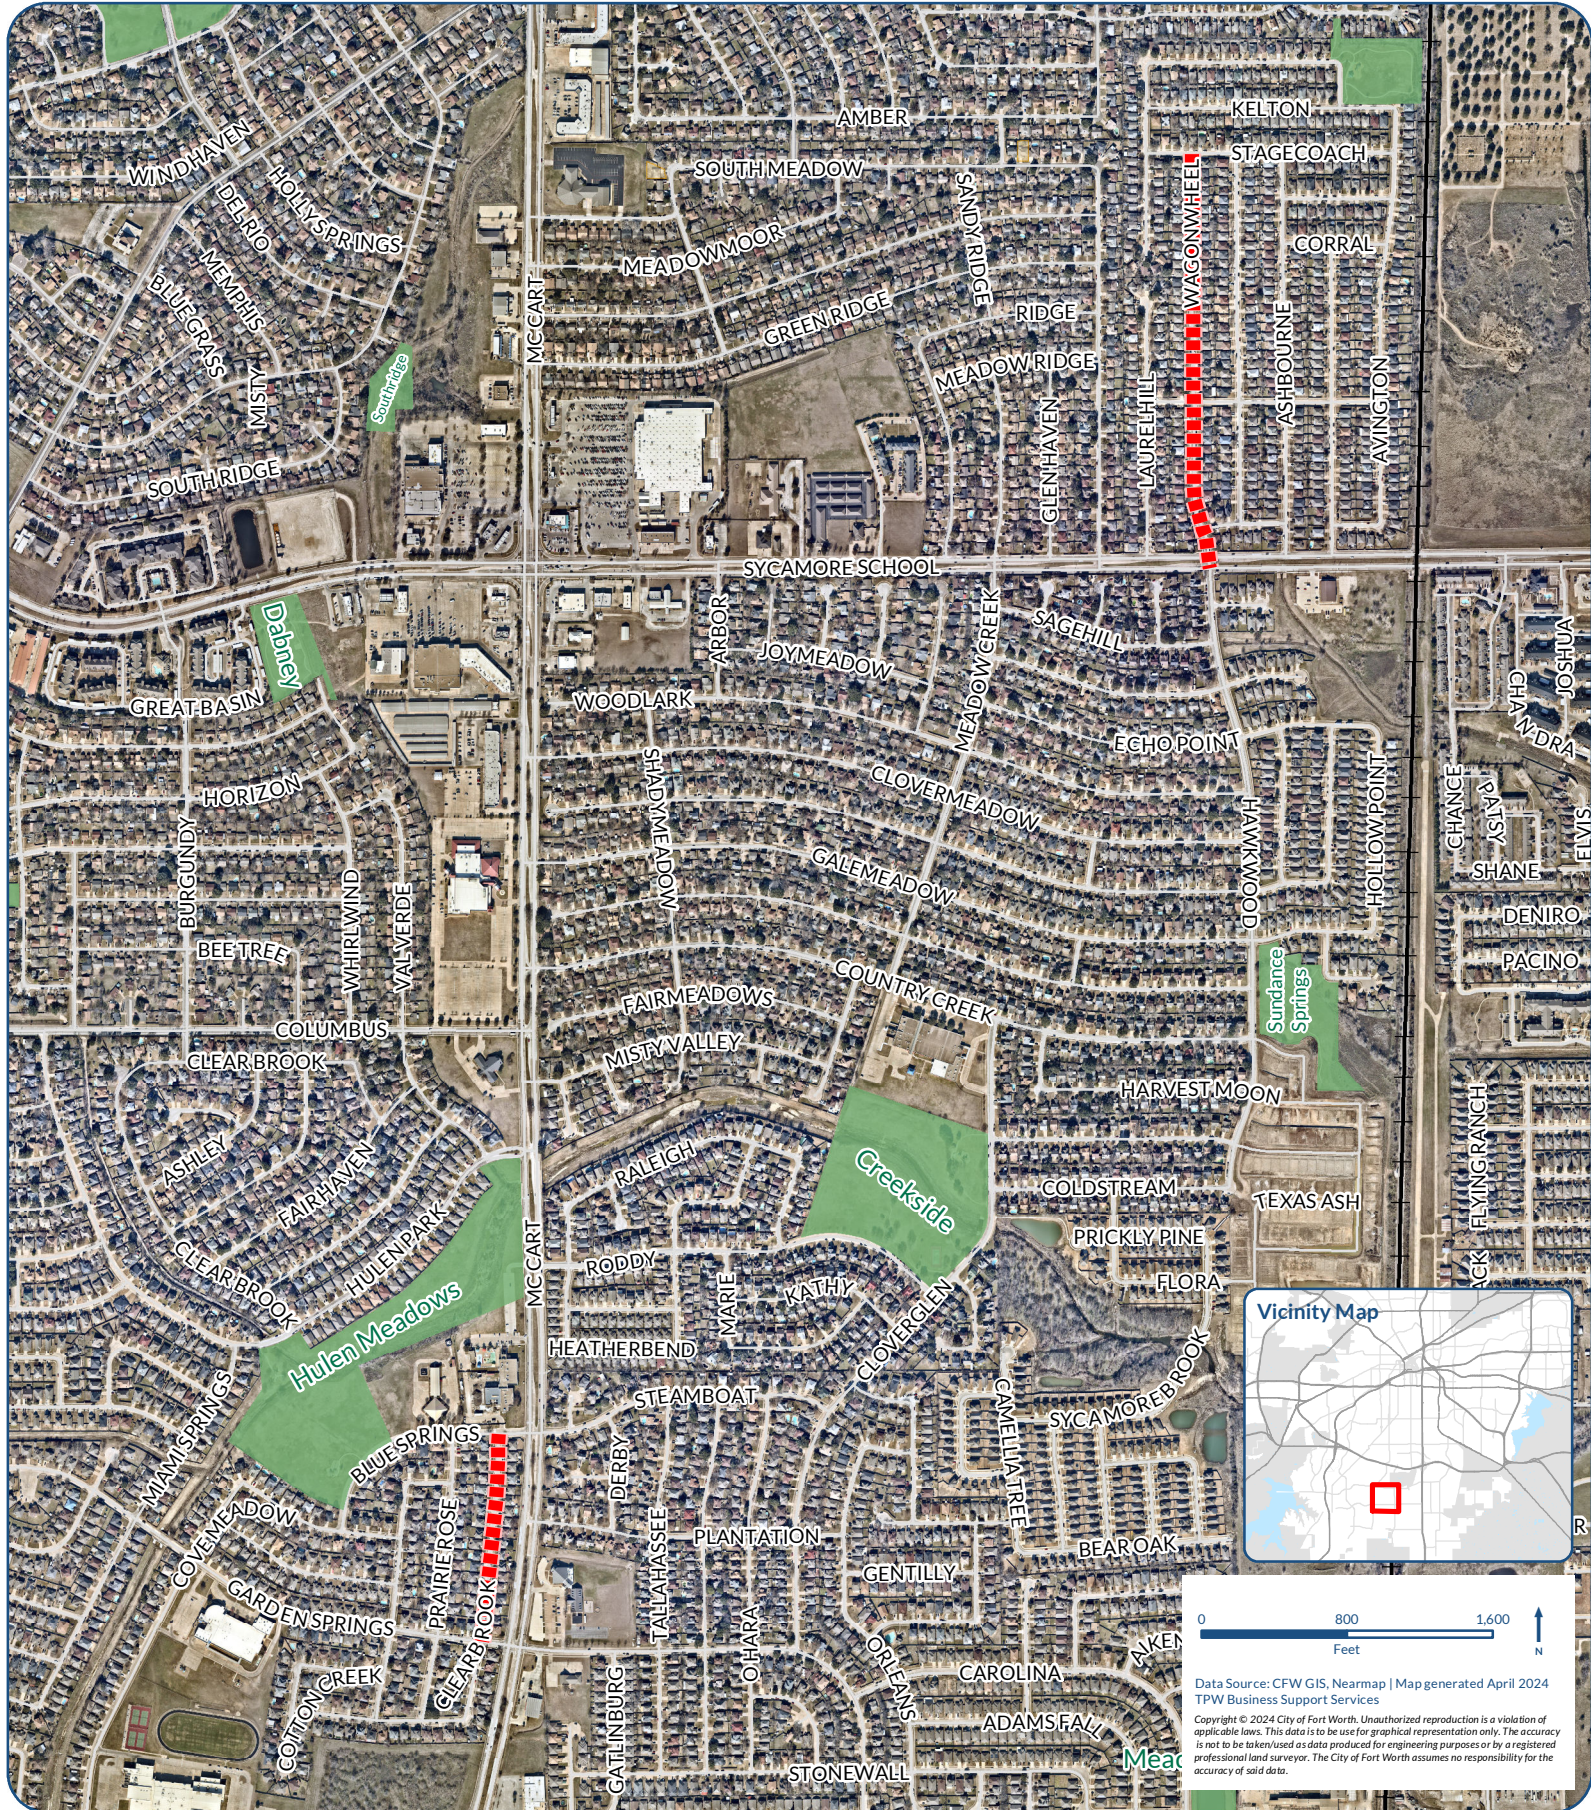

Mayor & Council Map | CPN 105193

2024 Concrete Restoration Contract 3

CD #6