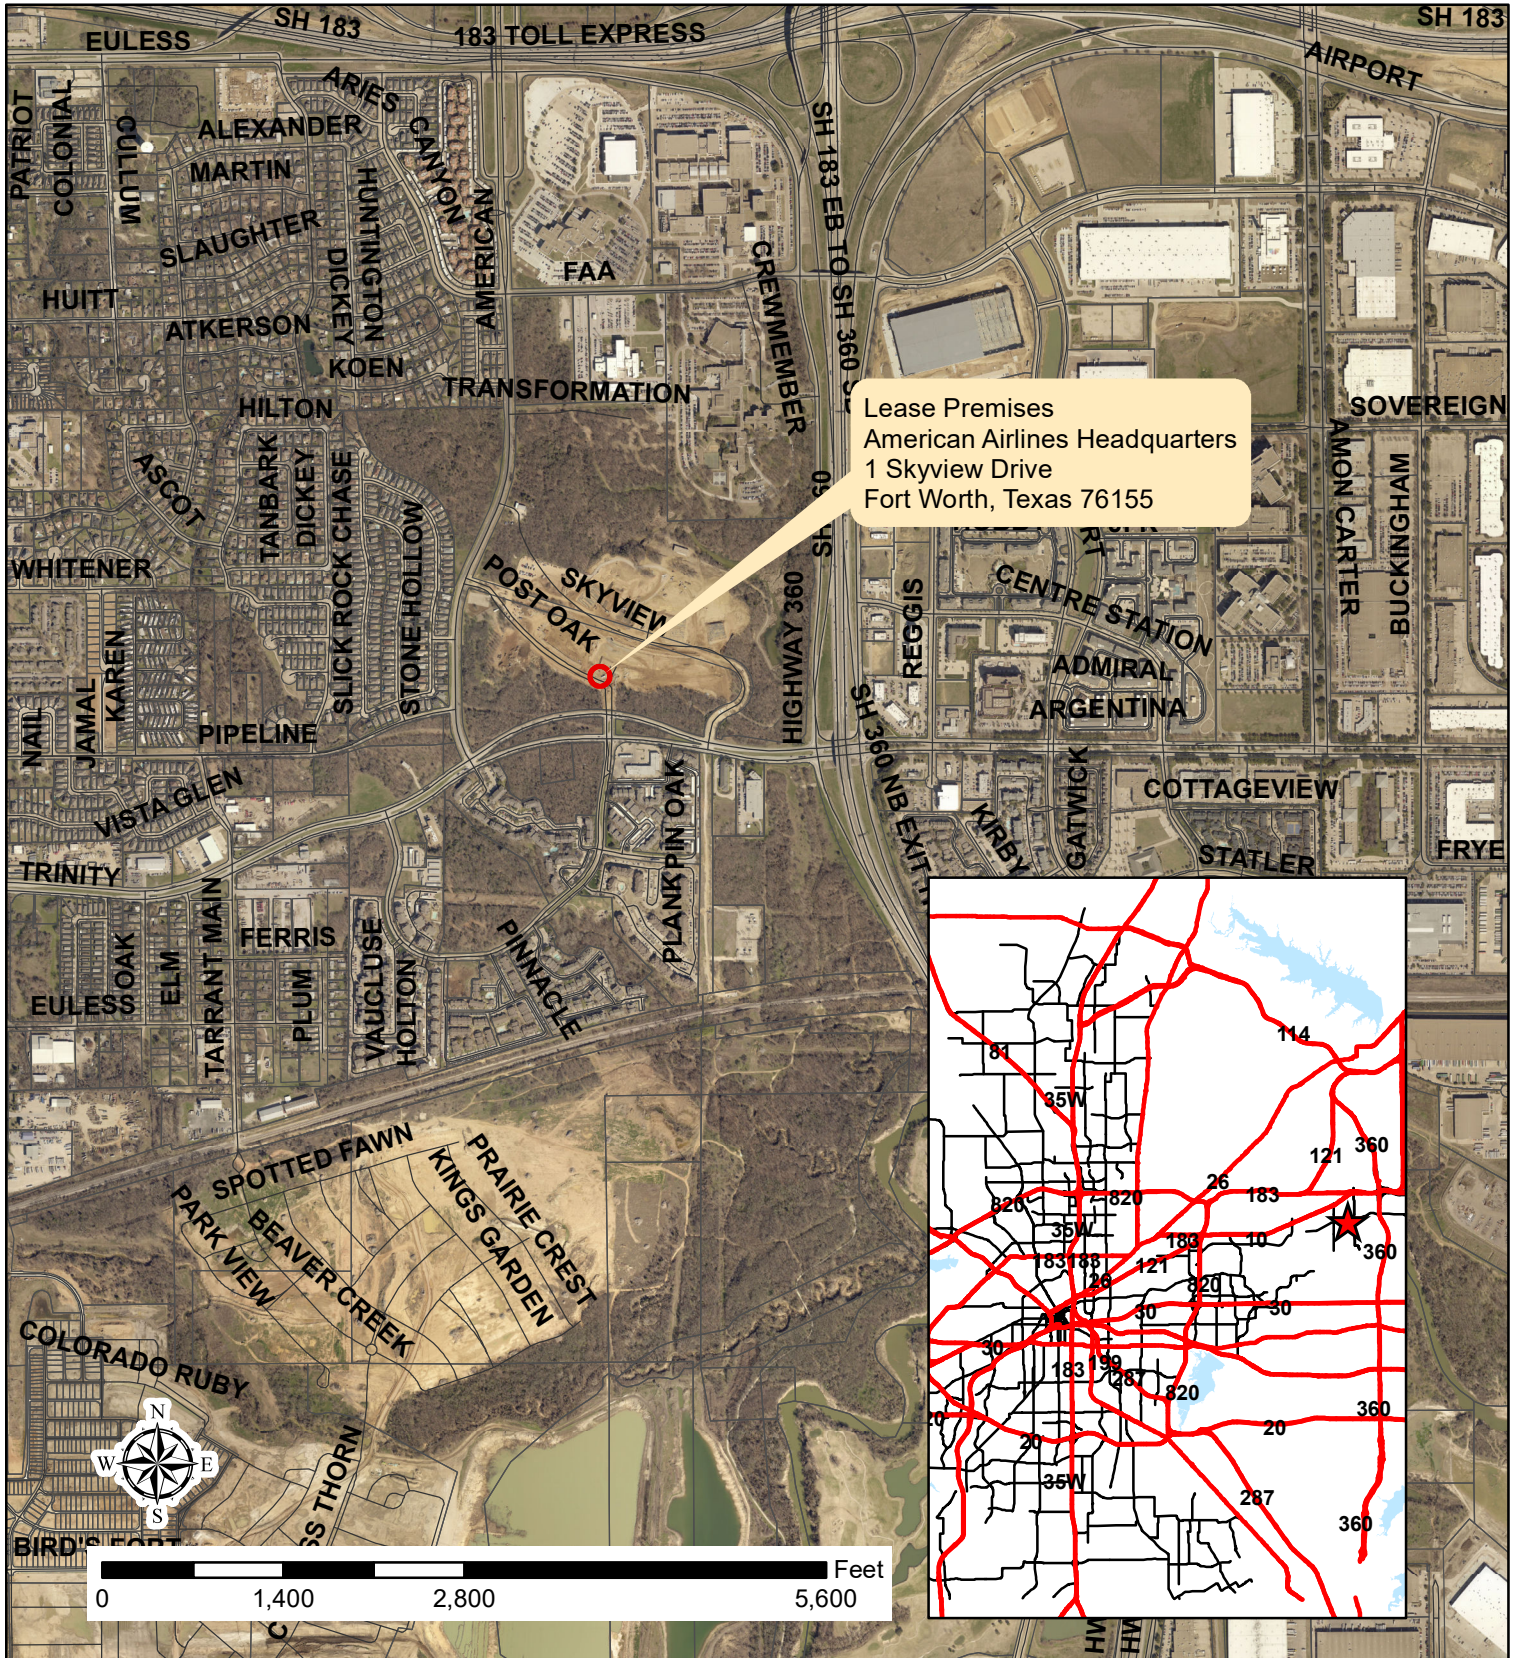

# MAYOR AND COUNCIL COMMUNICATION MAP

## 21 AMERICAN AIRLINES 1 SKYVIEW DR

### Council District 5

Copyright 2019 City of Fort Worth. Unauthorized reproduction is a violation of applicable laws. This product is for informational purposes and may not have been prepared for or be suitable for legal, engineering, or surveying purposes. It does not represent an on-the-ground survey and represents only the approximate relative location of property boundaries. The City of Fort Worth assumes no responsibility for the accuracy of said data.