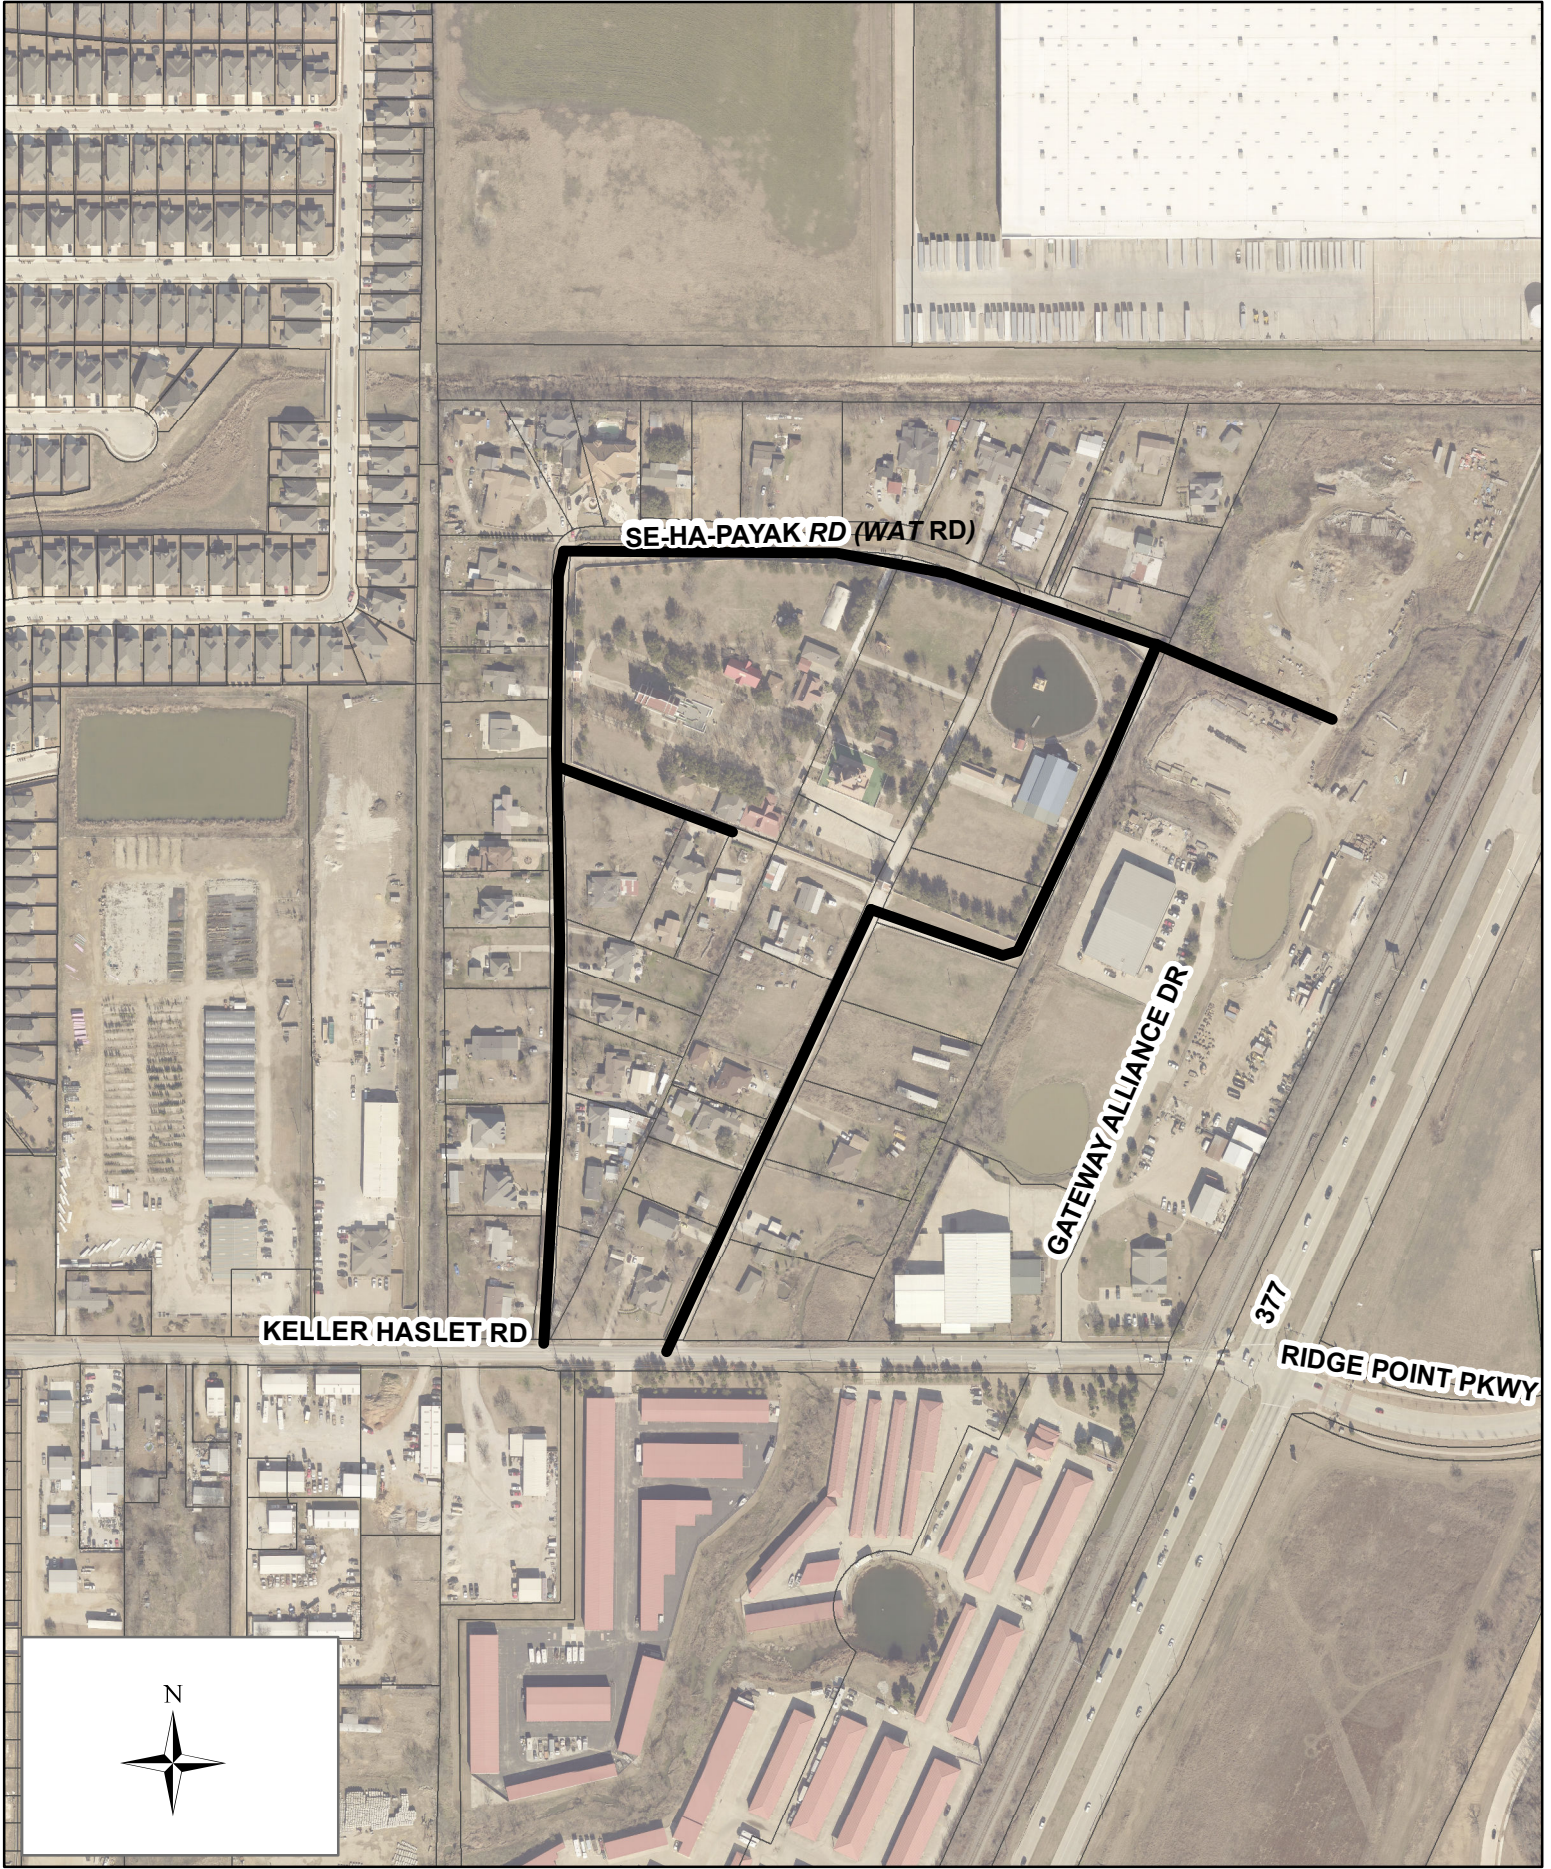

# MAYOR AND COUNCIL COMMUNICATION MAP 60WSSWATBCOMMUNITY-TRANSYSTEMS

SE-HA-PAYAK RD (WAT RD)

GATEWAY ALLIANCE DR

KELLER HASLET RD

377

RIDGE POINT PKWY