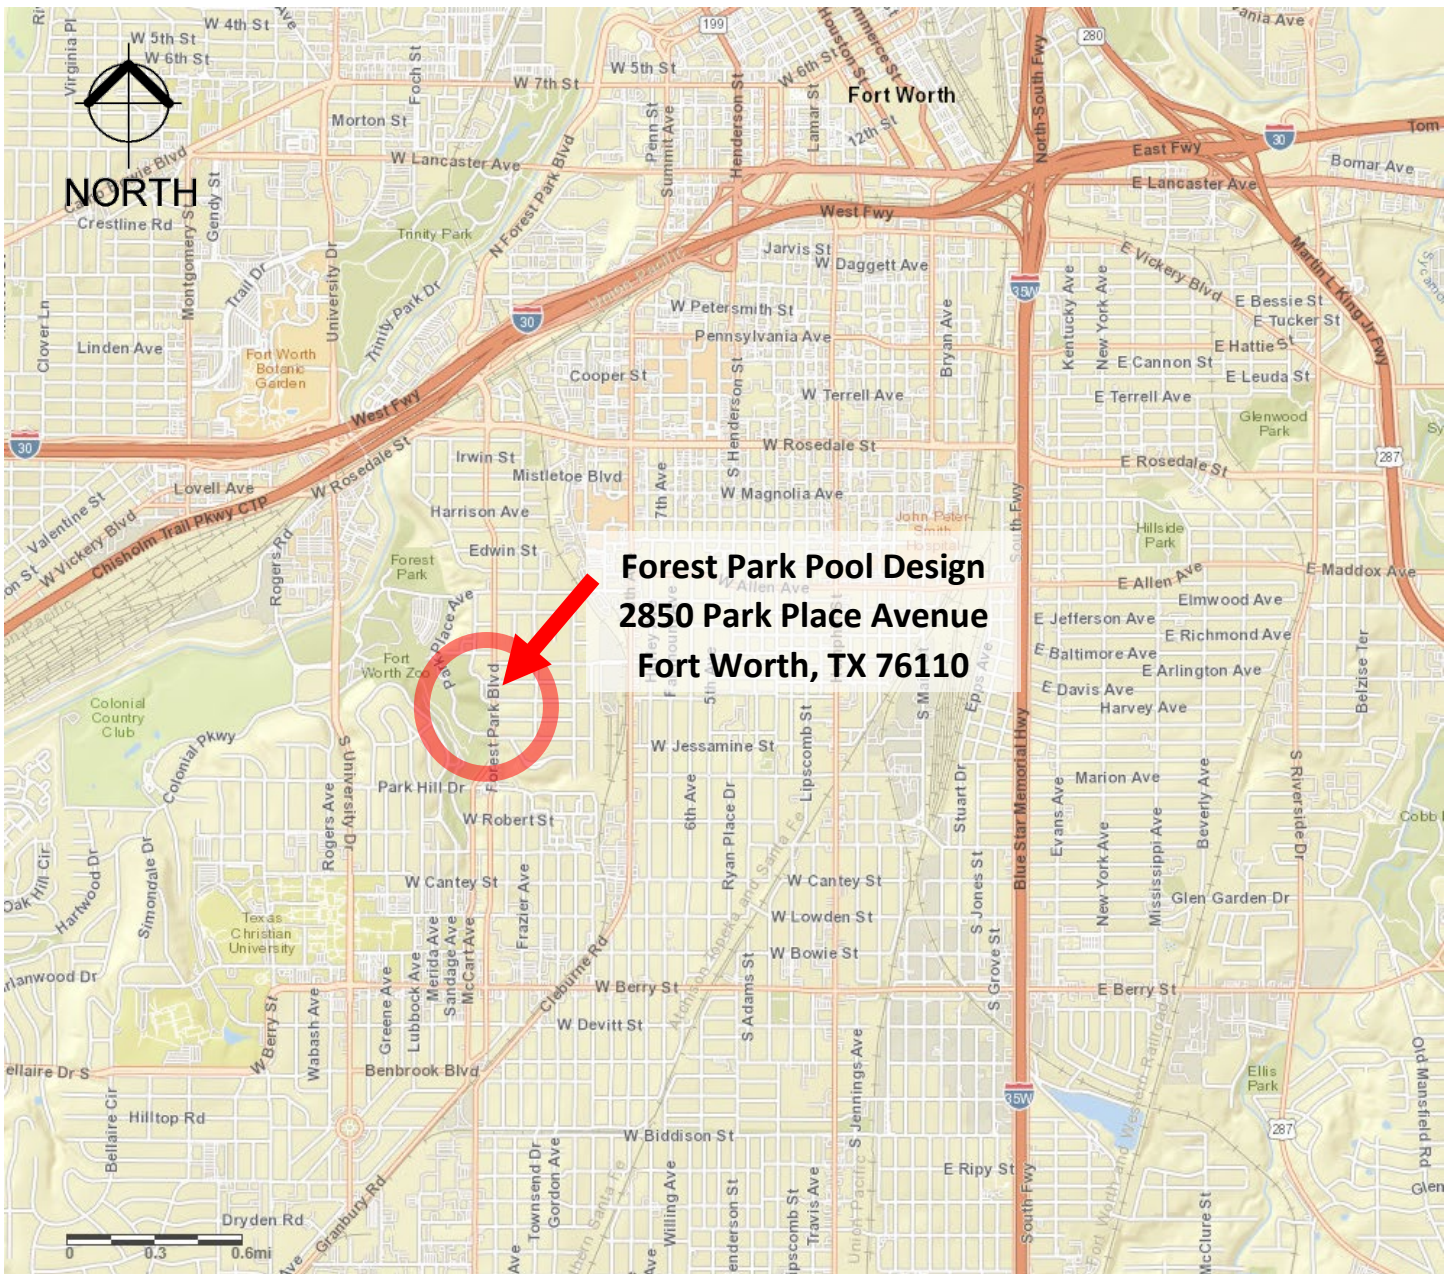

# MAYOR AND COUNCIL COMMUNICATION MAP

## 21Forest Park Pool Design

**Council District 9**

Copyright 2021 City of Fort Worth. Unauthorized reproduction is a violation of applicable laws. This product is for informational purposes and may not have been prepared for or be suitable for legal, engineering, or surveying purposes. It does not represent an on-the-ground survey and represents only the approximate relative location of property boundaries. The City of Fort Worth takes no responsibility for the accuracy of said data.