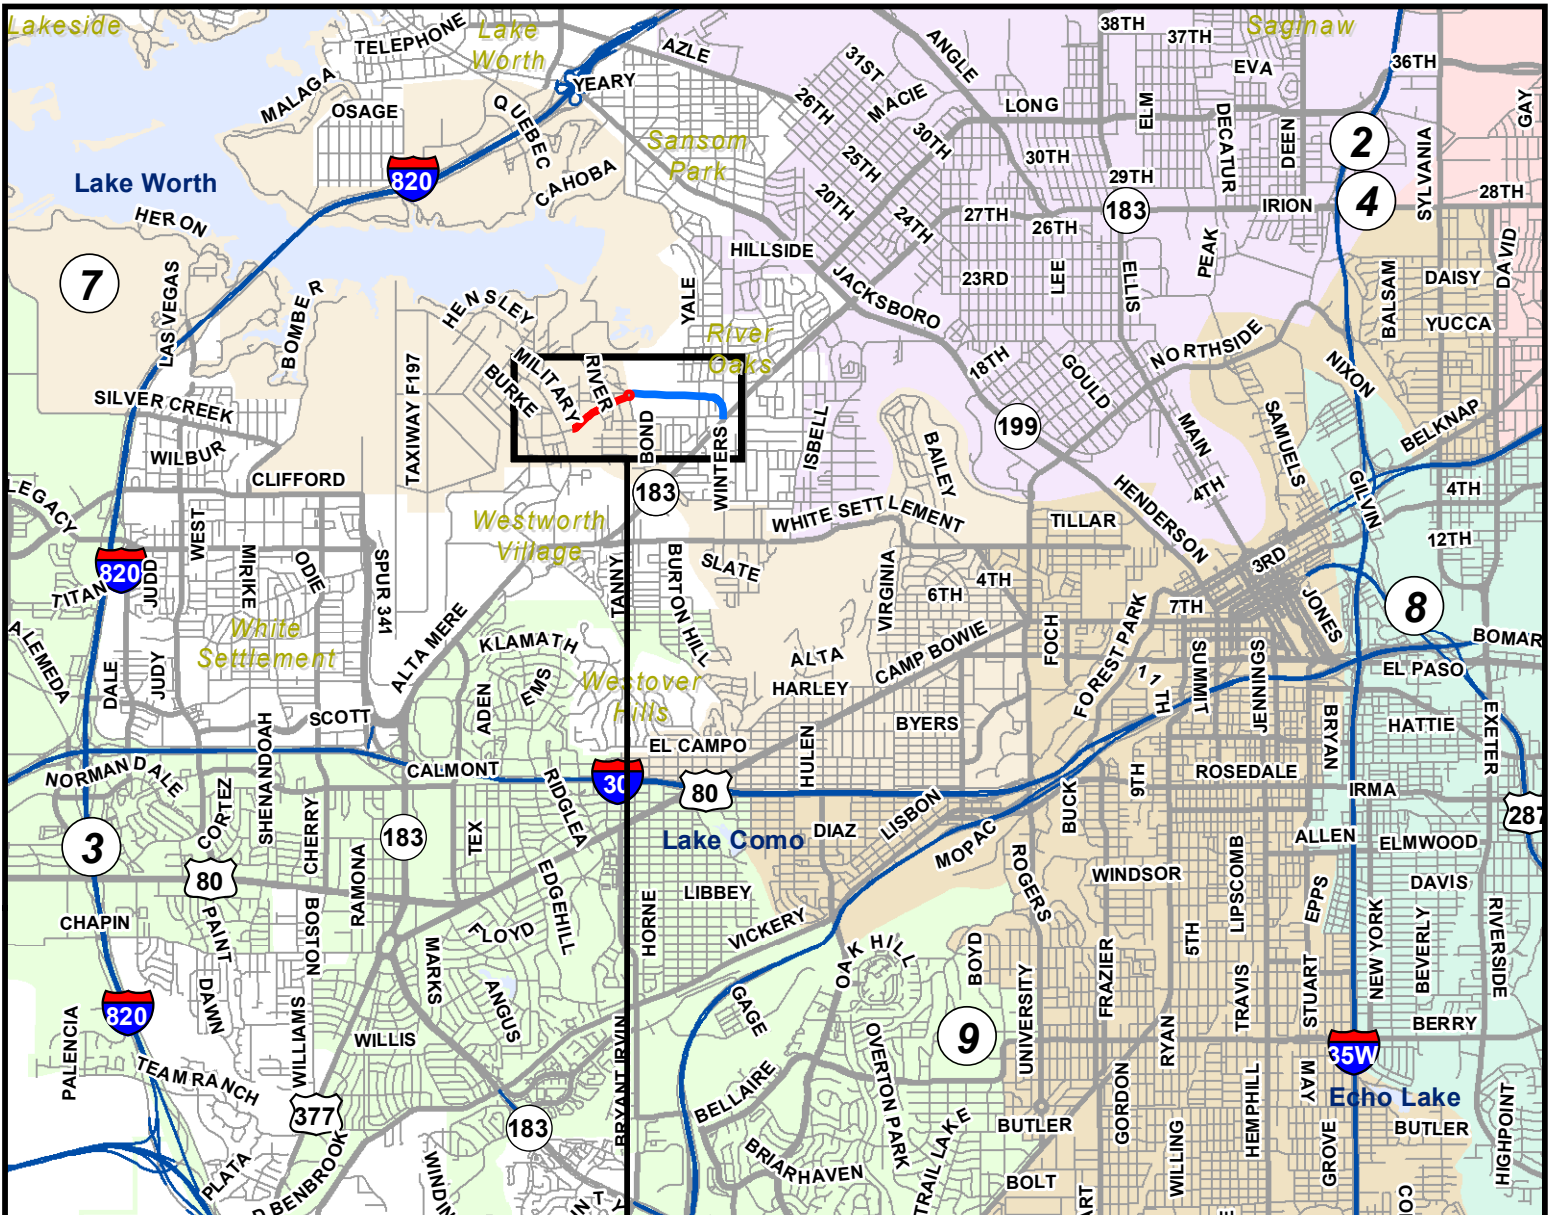

MAYOR AND COUNCIL COMMUNICATION MAP

MEANDERING ROAD

DETAIL OF PROJECT LOCATION

Meandering Road