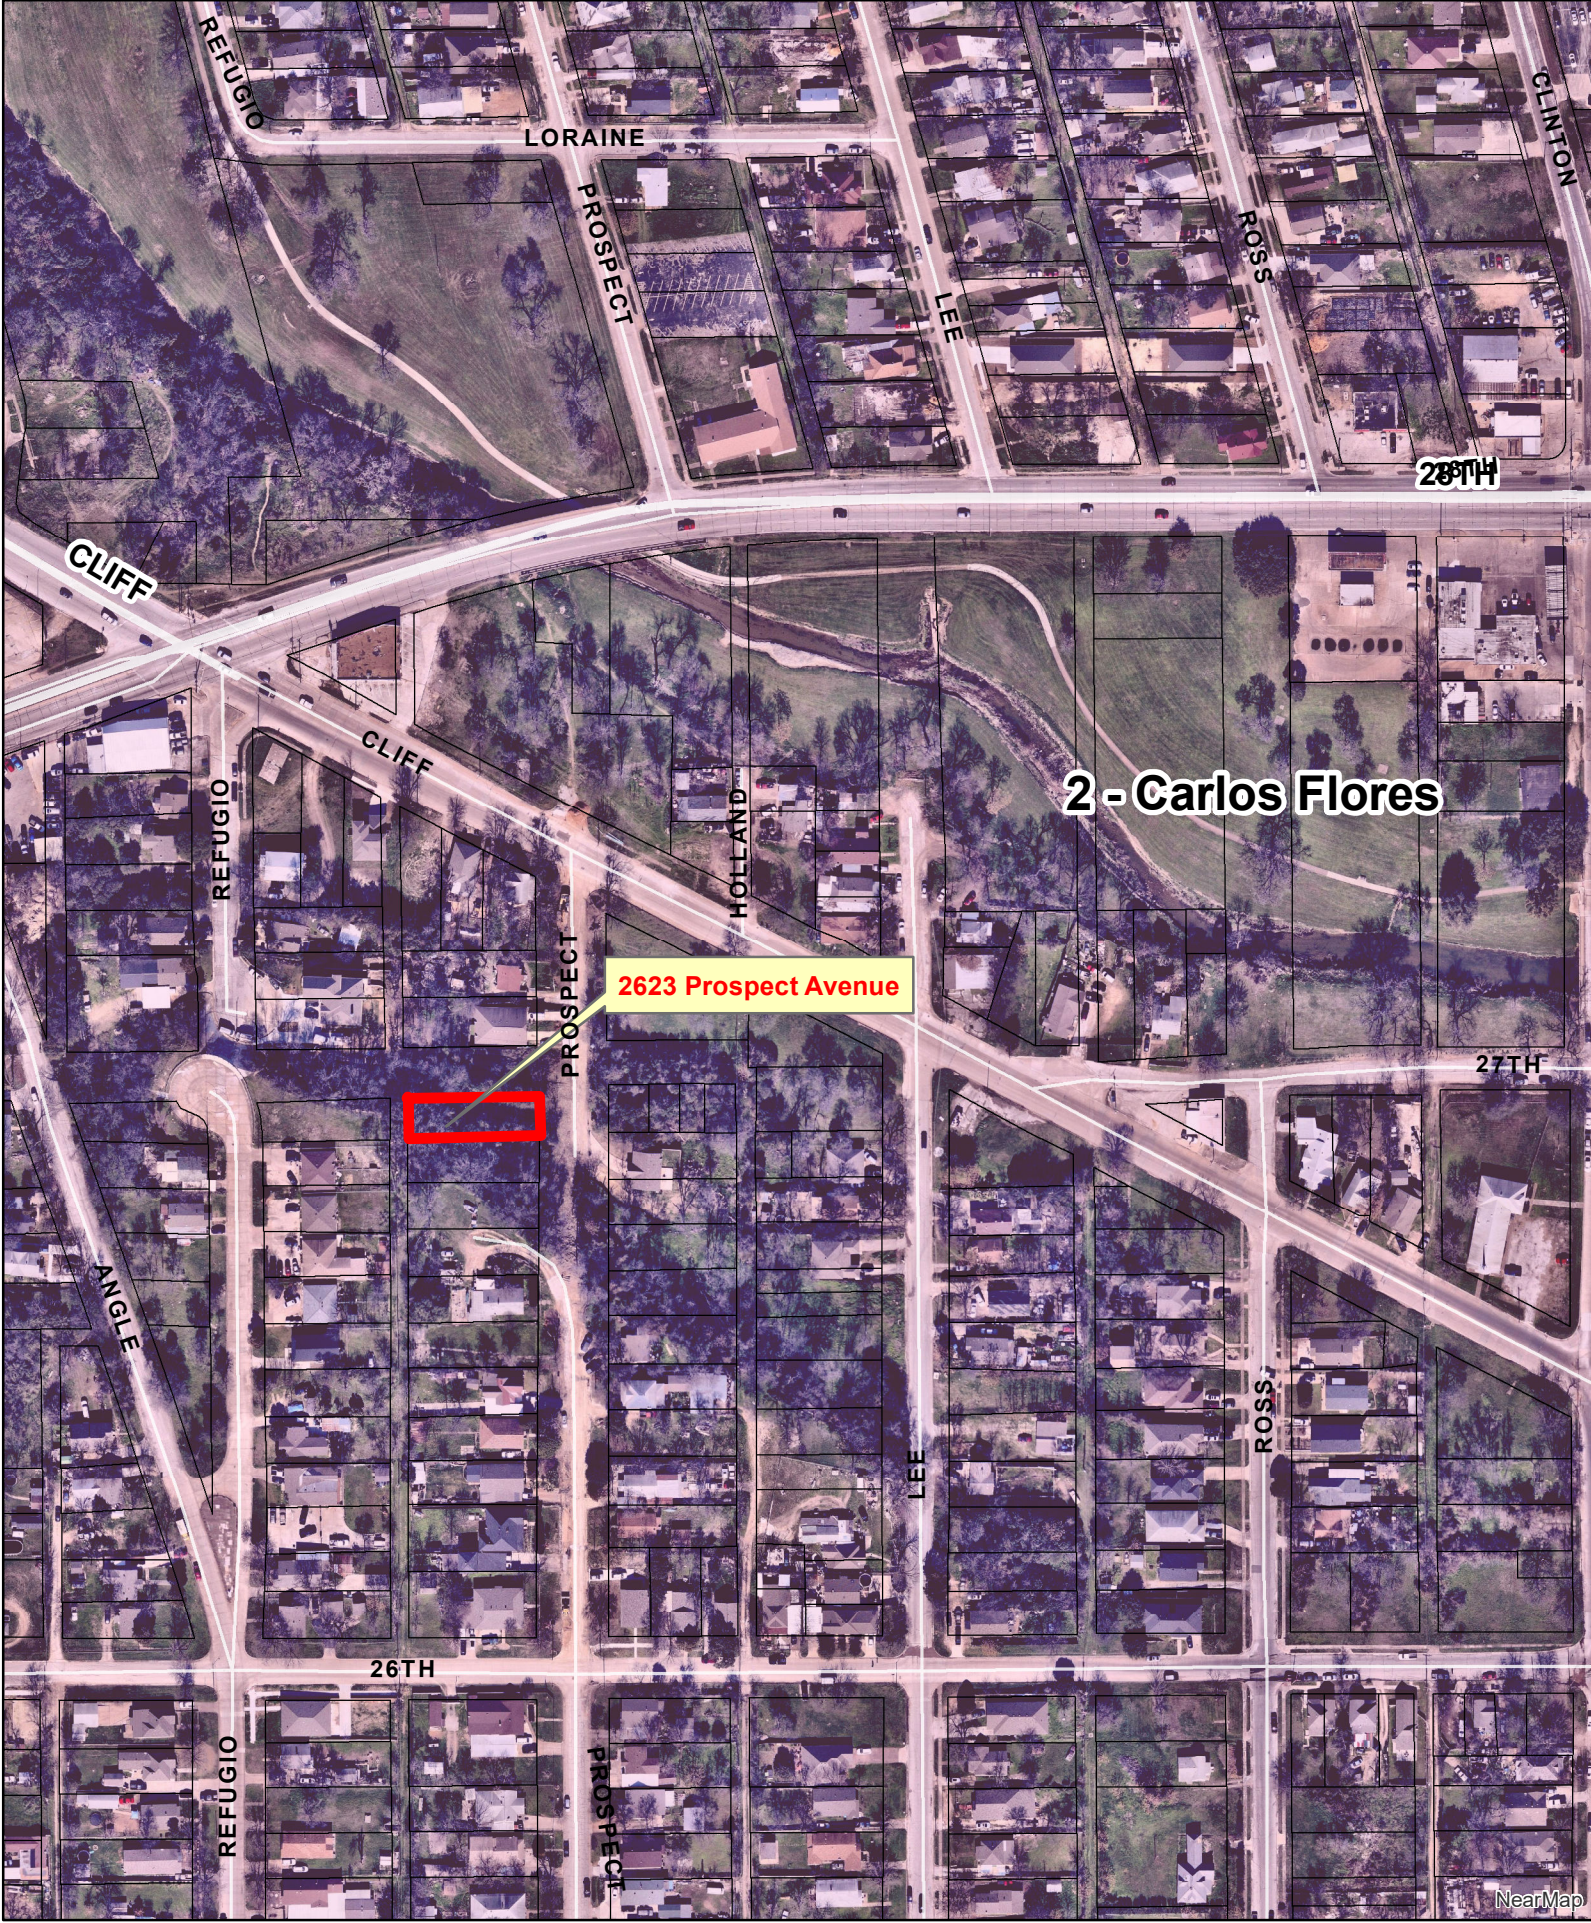

M&C Map - 2623 Prospect Avenue

2623 Prospect Avenue

2 - Carlos Flores

0 150 300 Feet