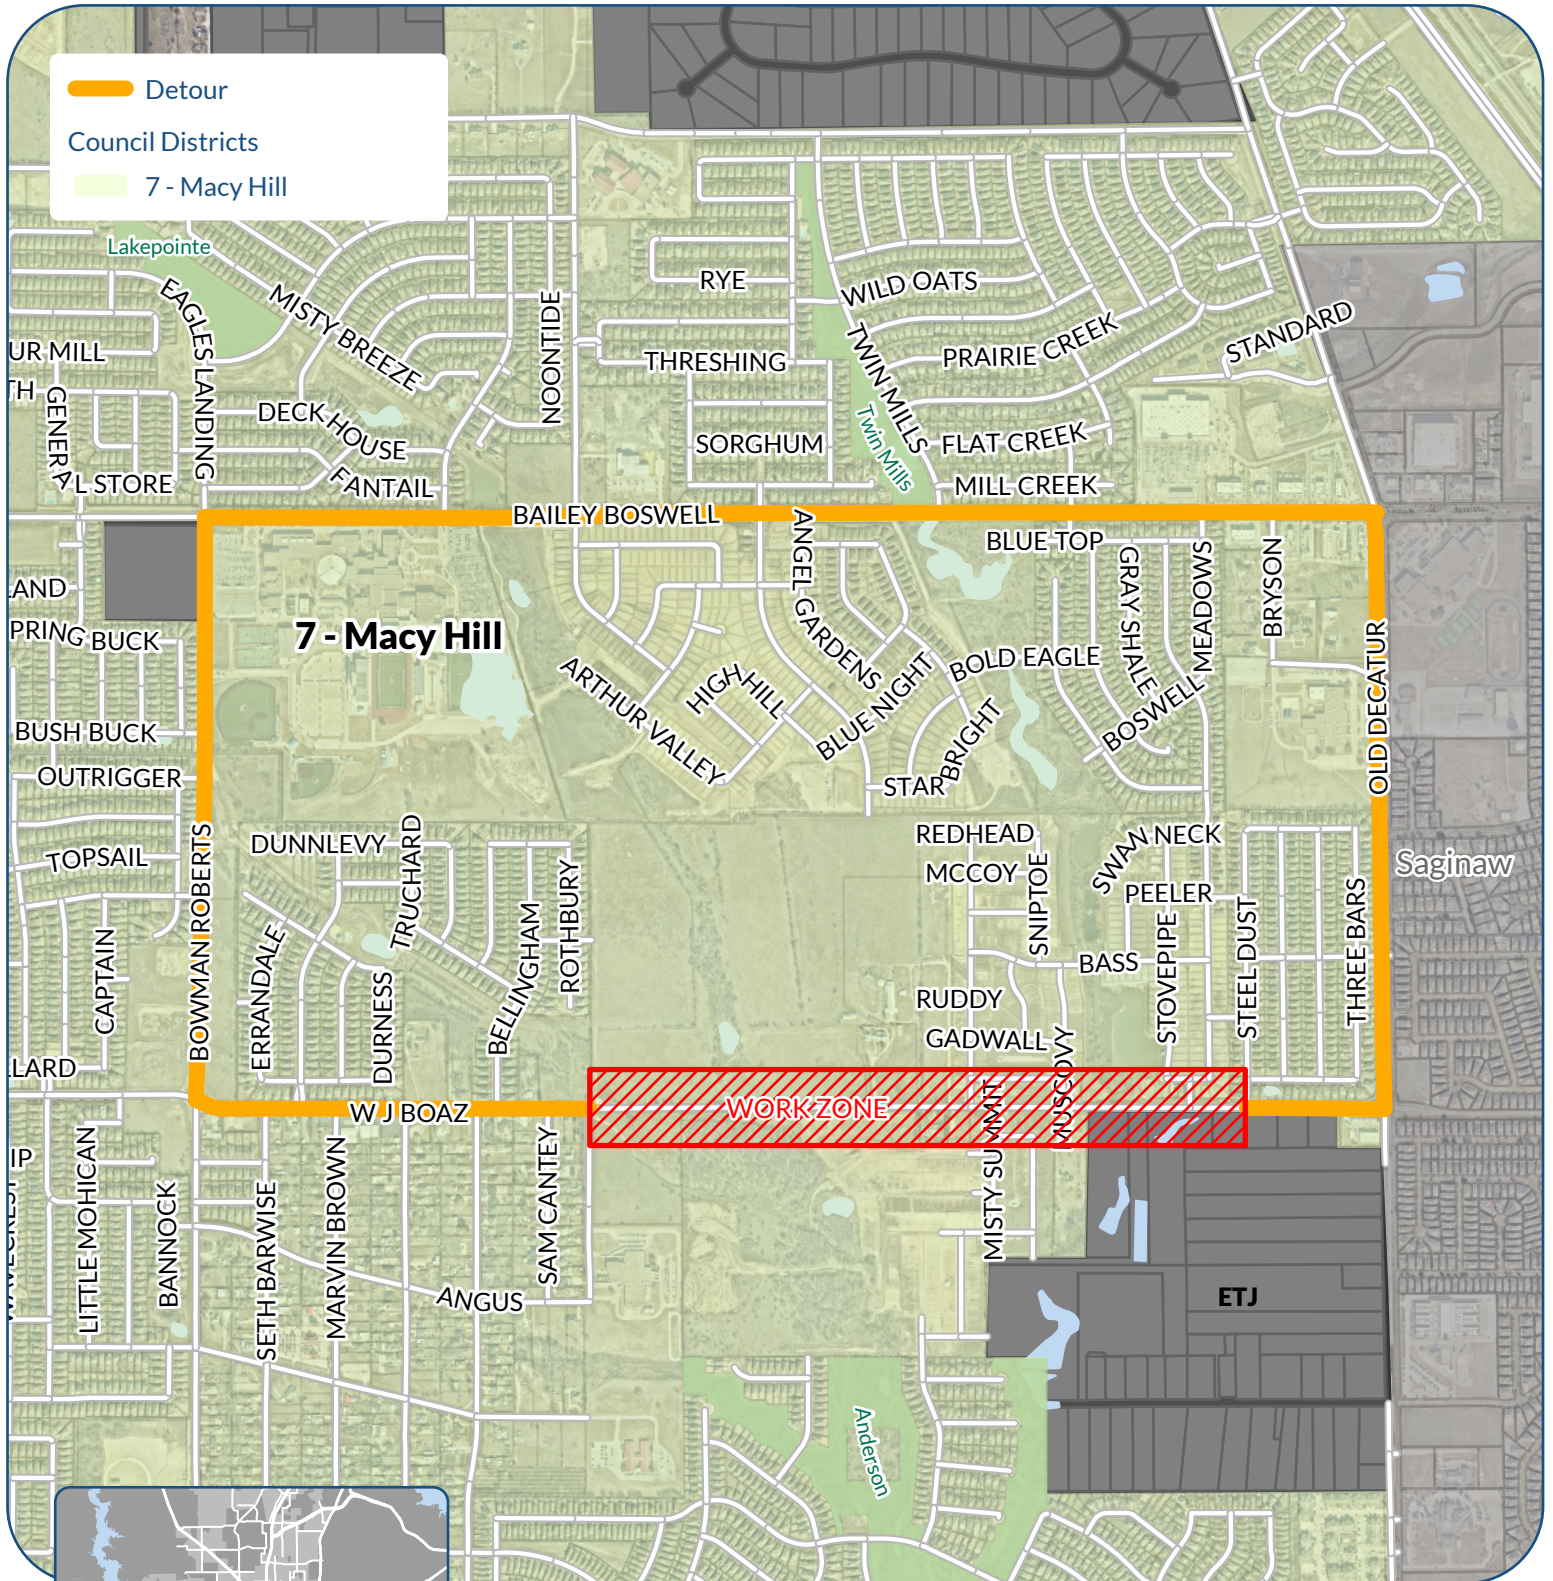

# Mayor & Council Map | CPN #104753

## WJ Boaz Temporary Road Closure

### CD #7

- Detour
- Council Districts**
- 7 - Macy Hill

Data Source: CFW GIS, Nearmap | Map generated July 2024  
TPW Business Support Services

Copyright © 2024 City of Fort Worth. Unauthorized reproduction is a violation of applicable laws. This data is to be used for graphical representation only. The accuracy is not to be taken/used as data produced for engineering purposes or by a registered professional land surveyor. The City of Fort Worth assumes no responsibility for the accuracy of said data.