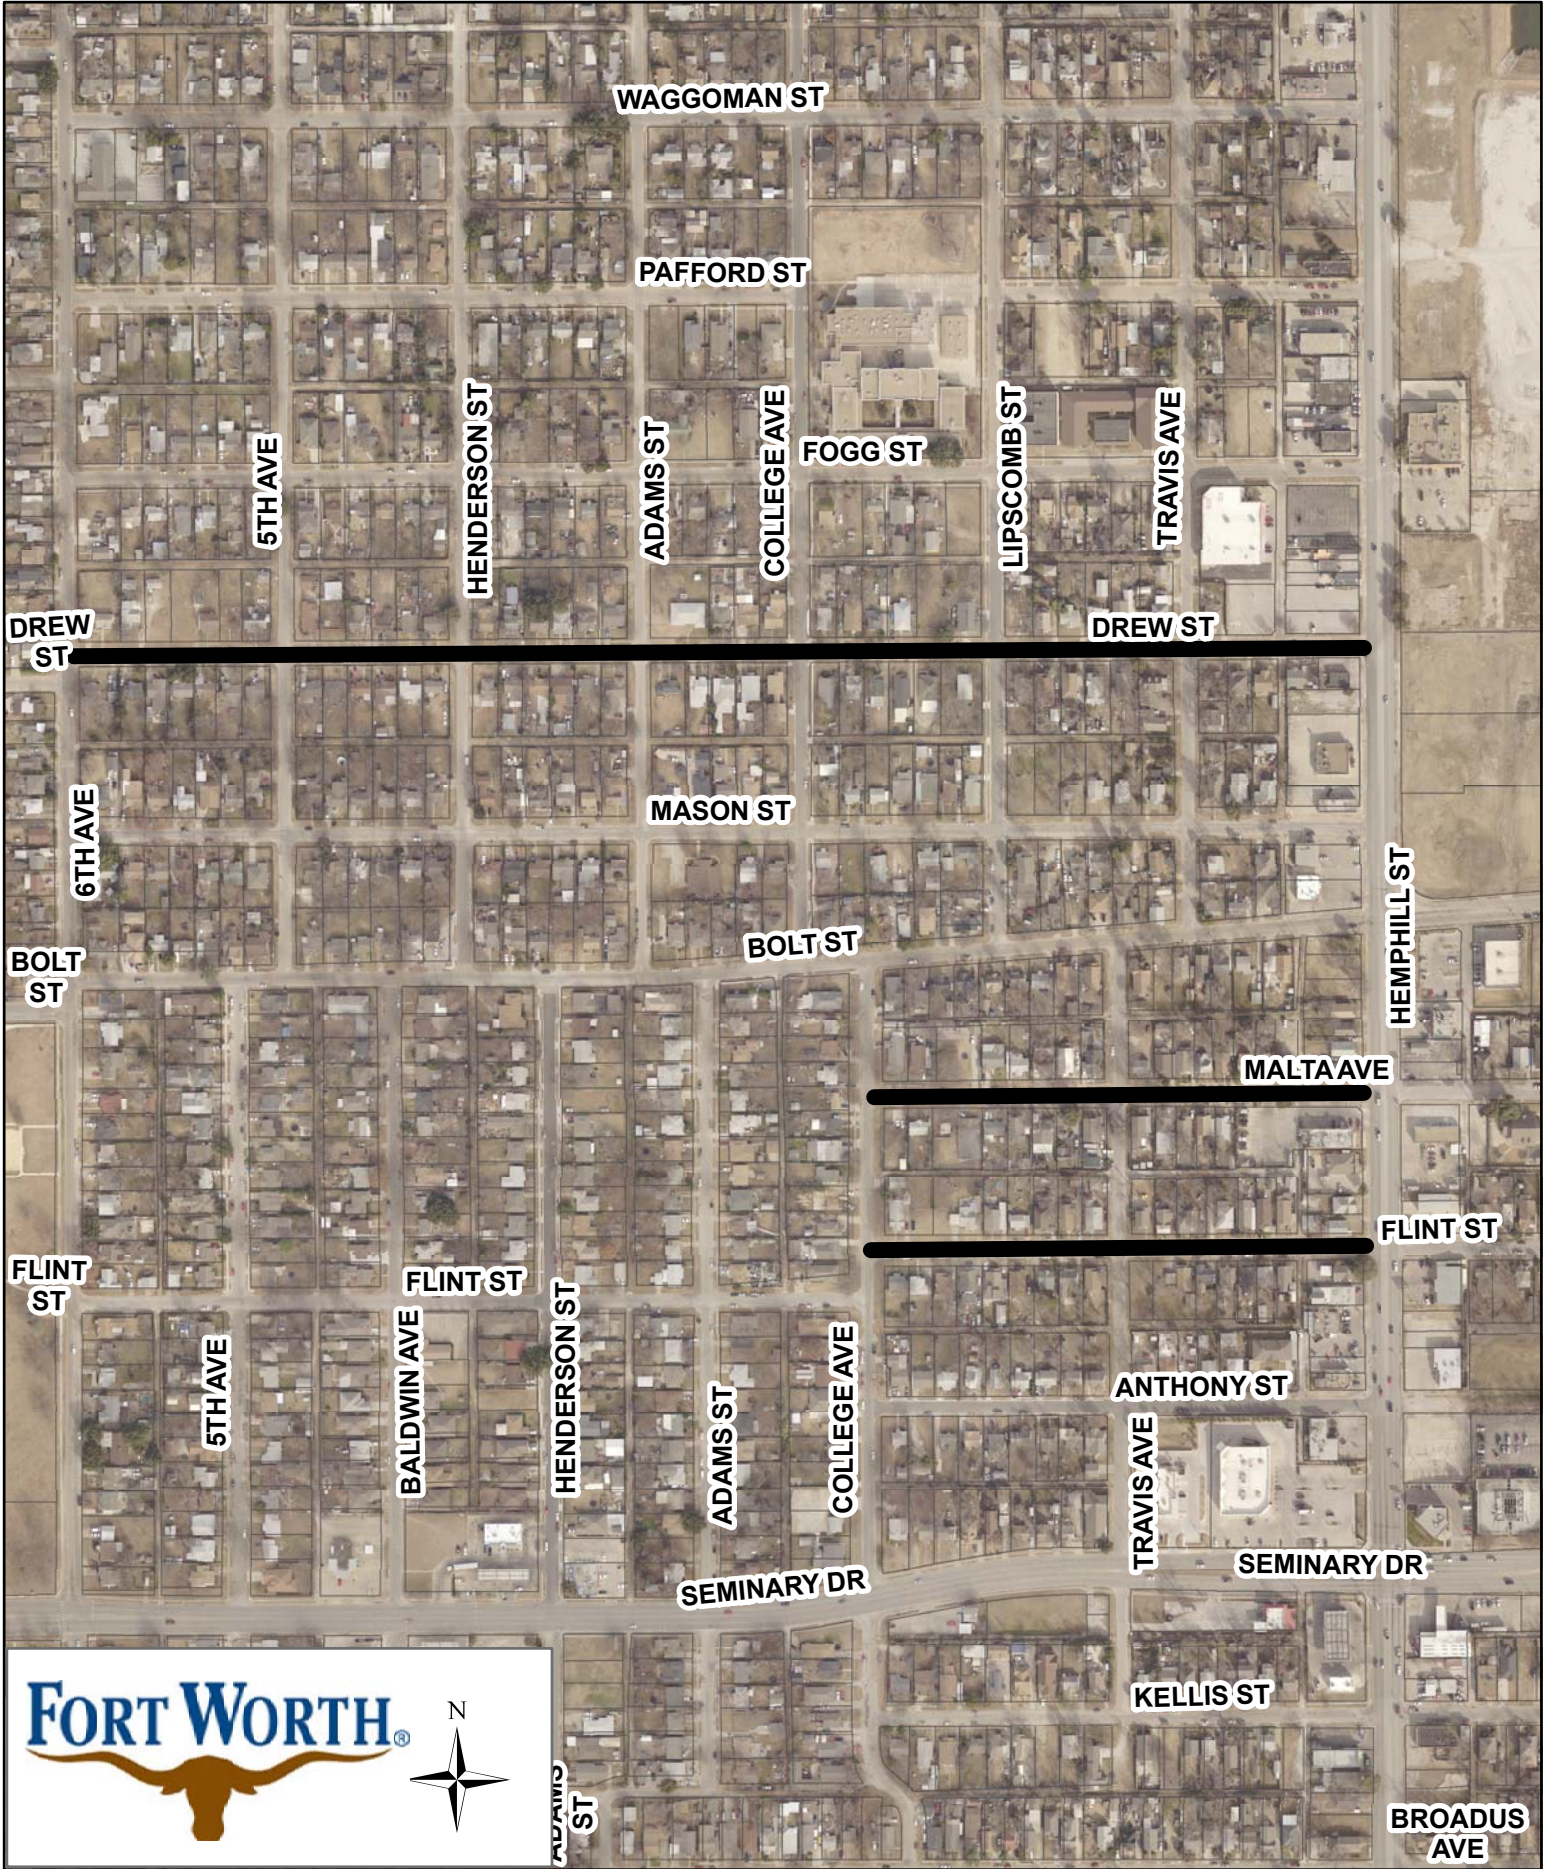

MAYOR AND COUNCIL COMMUNICATION MAP

60WSSC19WSMB-GARVER

WAGGOMAN ST

PAFFORD ST

FOGG ST

DREW ST

DREW ST

MASON ST

BOLT ST

BOLT ST

FLINT ST

FLINT ST

MALTA AVE

FLINT ST

ANTHONY ST

SEMINARY DR

SEMINARY DR

KELLIS ST

BROADUS AVE

5TH AVE

HENDERSON ST

ADAMS ST

COLLEGE AVE

LIPSCOMB ST

TRAVIS AVE

6TH AVE

HEMPHILL ST

5TH AVE

BALDWIN AVE

HENDERSON ST

ADAMS ST

COLLEGE AVE