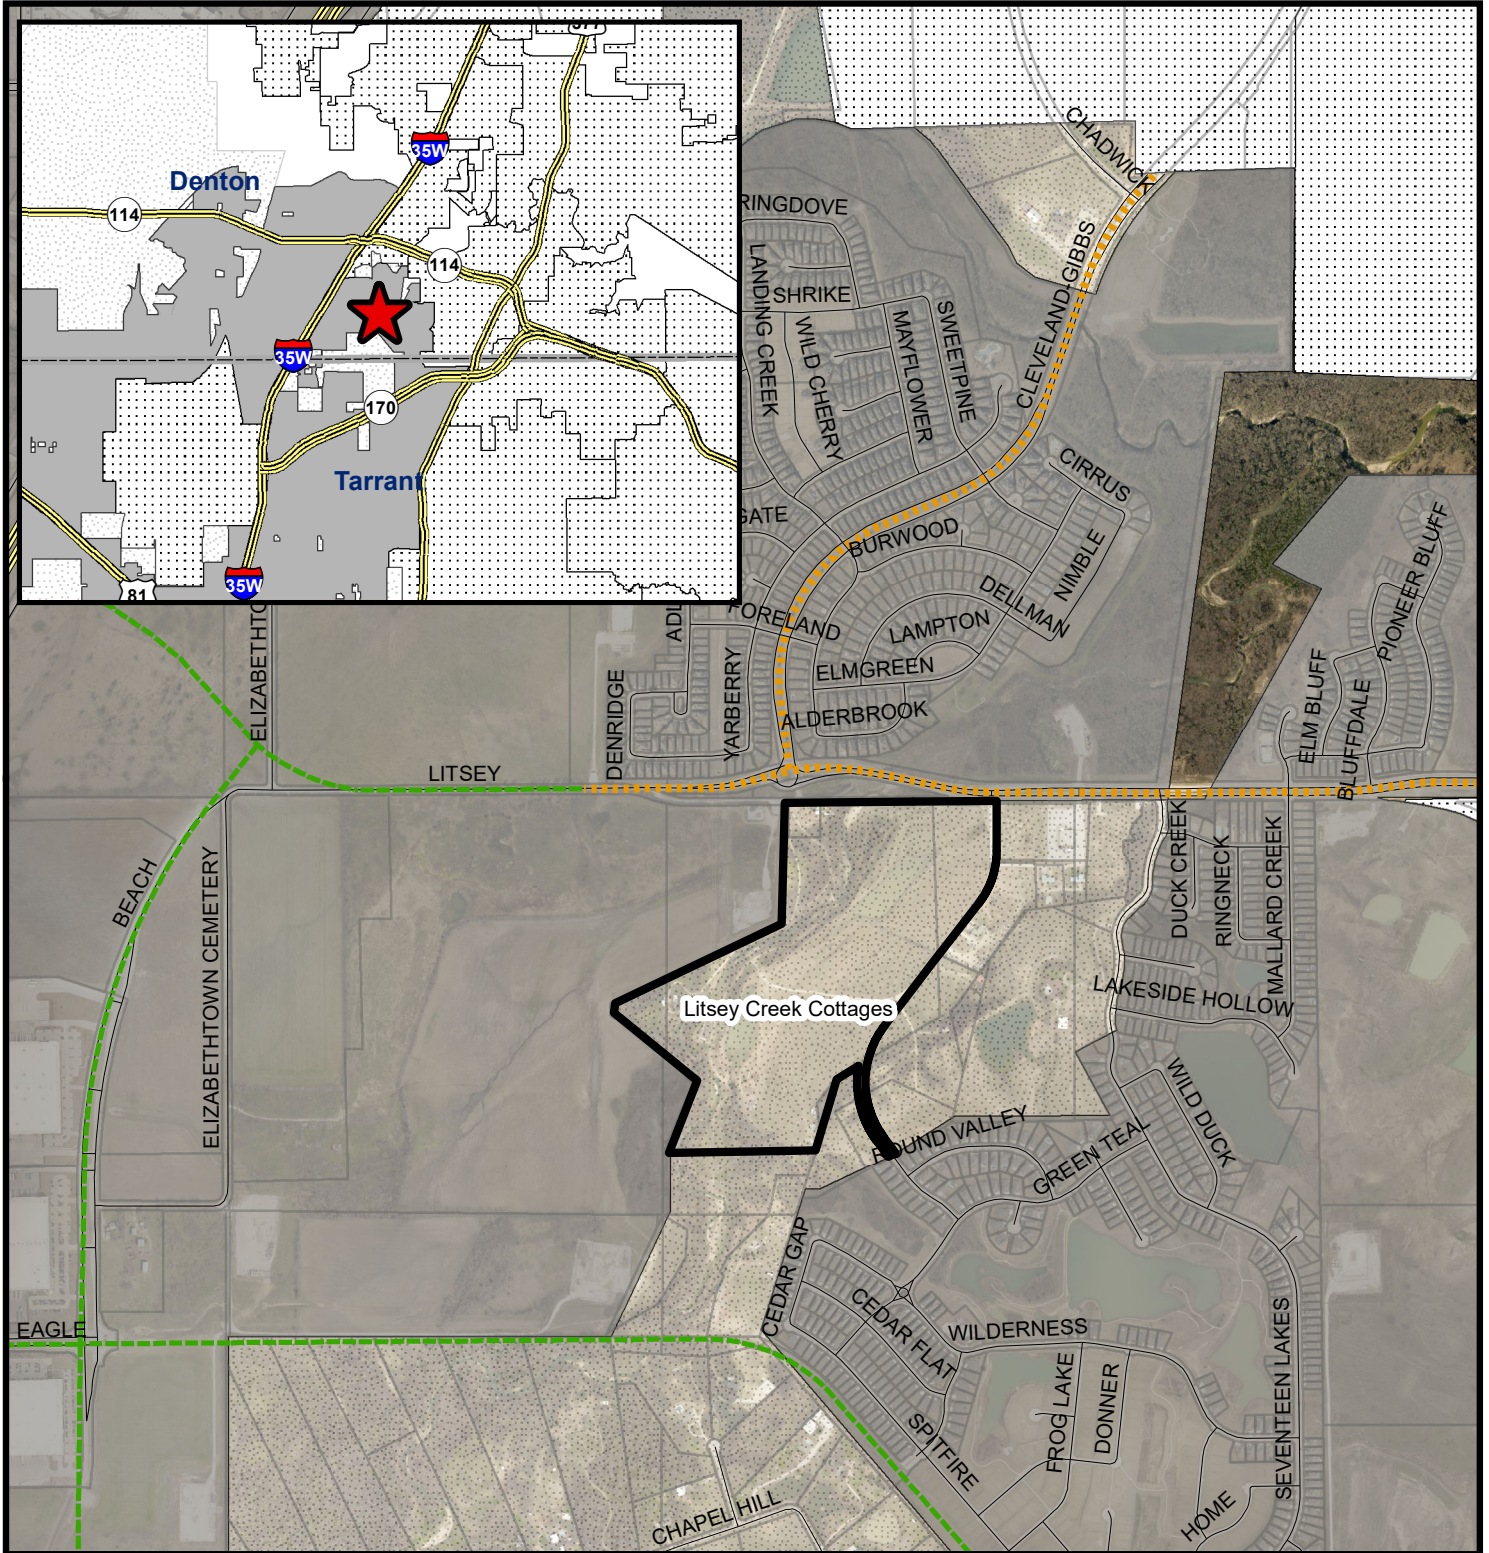

Annexation AX-20-001

Exhibit A

Addition of approximately 64.6 Acres to become part of Council District 7

Fort Worth DESIGNATION

- Full Purpose
- Limited Purpose
- Extraterritorial Jurisdiction
- Adjacent Cities
- County Boundaries
- Annexation Area

0 420 840 1,680 Feet

1:14,400

Planning & Development Department
8/11/2020

COPYRIGHT 2020 CITY OF FORT WORTH UNAUTHORIZED REPRODUCTION IS A VIOLATION OF APPLICABLE LAWS. THIS DATA IS TO BE USED FOR A GRAPHICAL REPRESENTATION ONLY. THE ACCURACY IS NOT TO BE TAKEN / USED AS DATA PRODUCED FOR ENGINEERING PURPOSES OR BY A REGISTERED PROFESSIONAL LAND SURVEYOR. THE CITY OF FORT WORTH ASSUMES NO RESPONSIBILITY FOR THE ACCURACY OF SAID DATA.