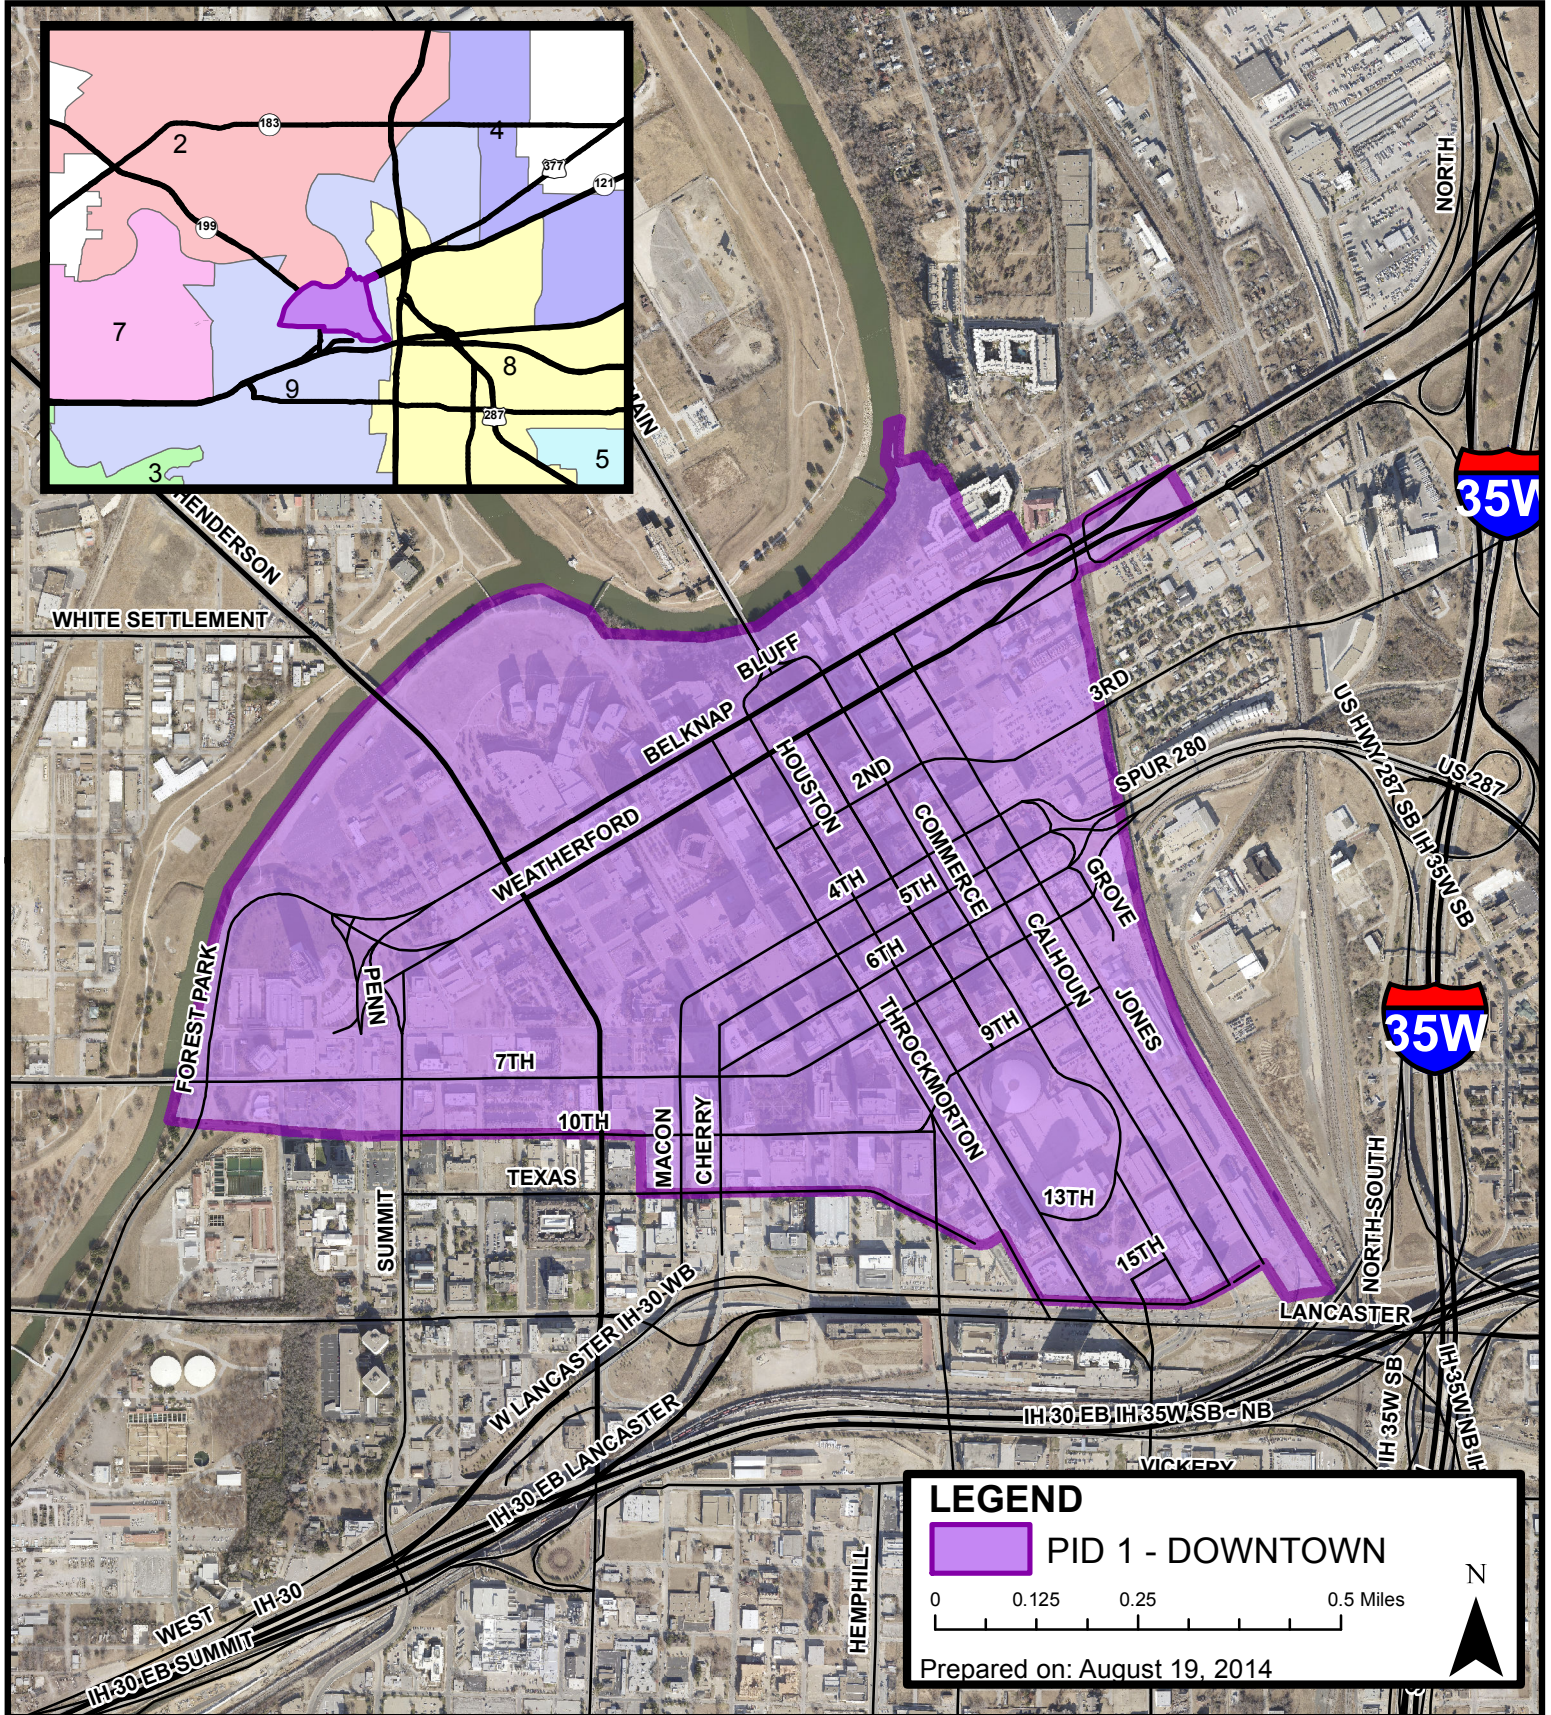

# Downtown Public Improvement District

COPYRIGHT 2014 CITY OF FORT WORTH. UNAUTHORIZED REPRODUCTION IS A VIOLATION OF APPLICABLE LAWS. THIS PRODUCT IS FOR INFORMATIONAL PURPOSES AND MAY NOT HAVE BEEN PREPARED FOR OR BE SUITABLE FOR LEGAL, ENGINEERING, OR SURVEYING PURPOSES. IT DOES NOT REPRESENT AN ON-THE-GROUND SURVEY AND PRESENTS ONLY THE APPROXIMATE RELATIVE LOCATION OF PROPERTY BOUNDARIES. THE CITY OF FORT WORTH ASSUMES NO RESPONSIBILITY FOR THE ACCURACY OF SAID DATA.