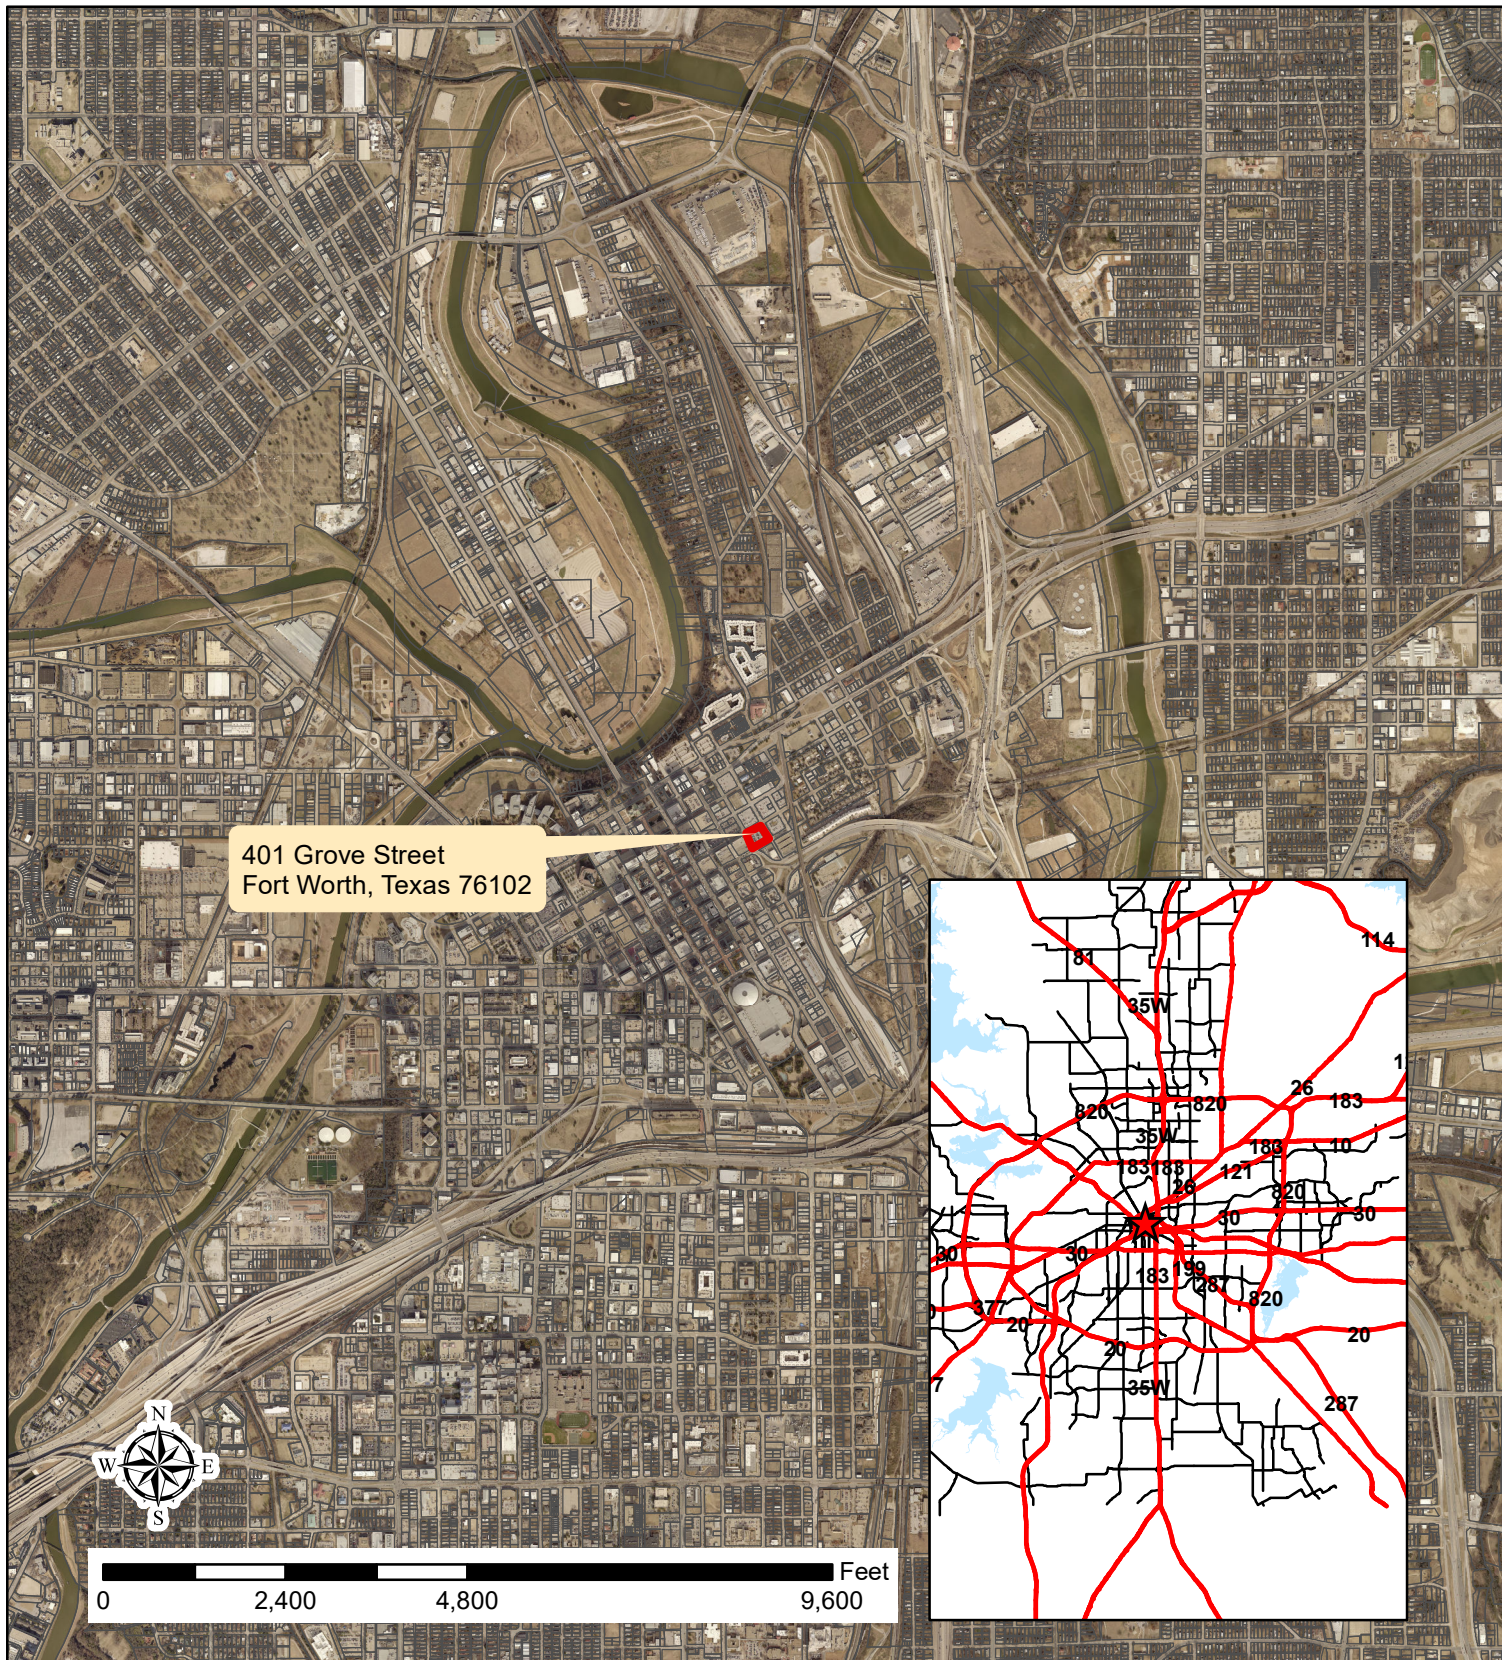

MAYOR AND COUNCIL COMMUNICATION MAP

21 401 GROVE ST. FWPD PARKING

Council District 9

Copyright 2019 City of Fort Worth. Unauthorized reproduction is a violation of applicable laws. This product is for informational purposes and may not have been prepared for or be suitable for legal, engineering, or surveying purposes. It does not represent an on-the-ground survey and represents only the approximate relative location of property boundaries. The City of Fort Worth assumes no responsibility for the accuracy of said data.

 **General Location**