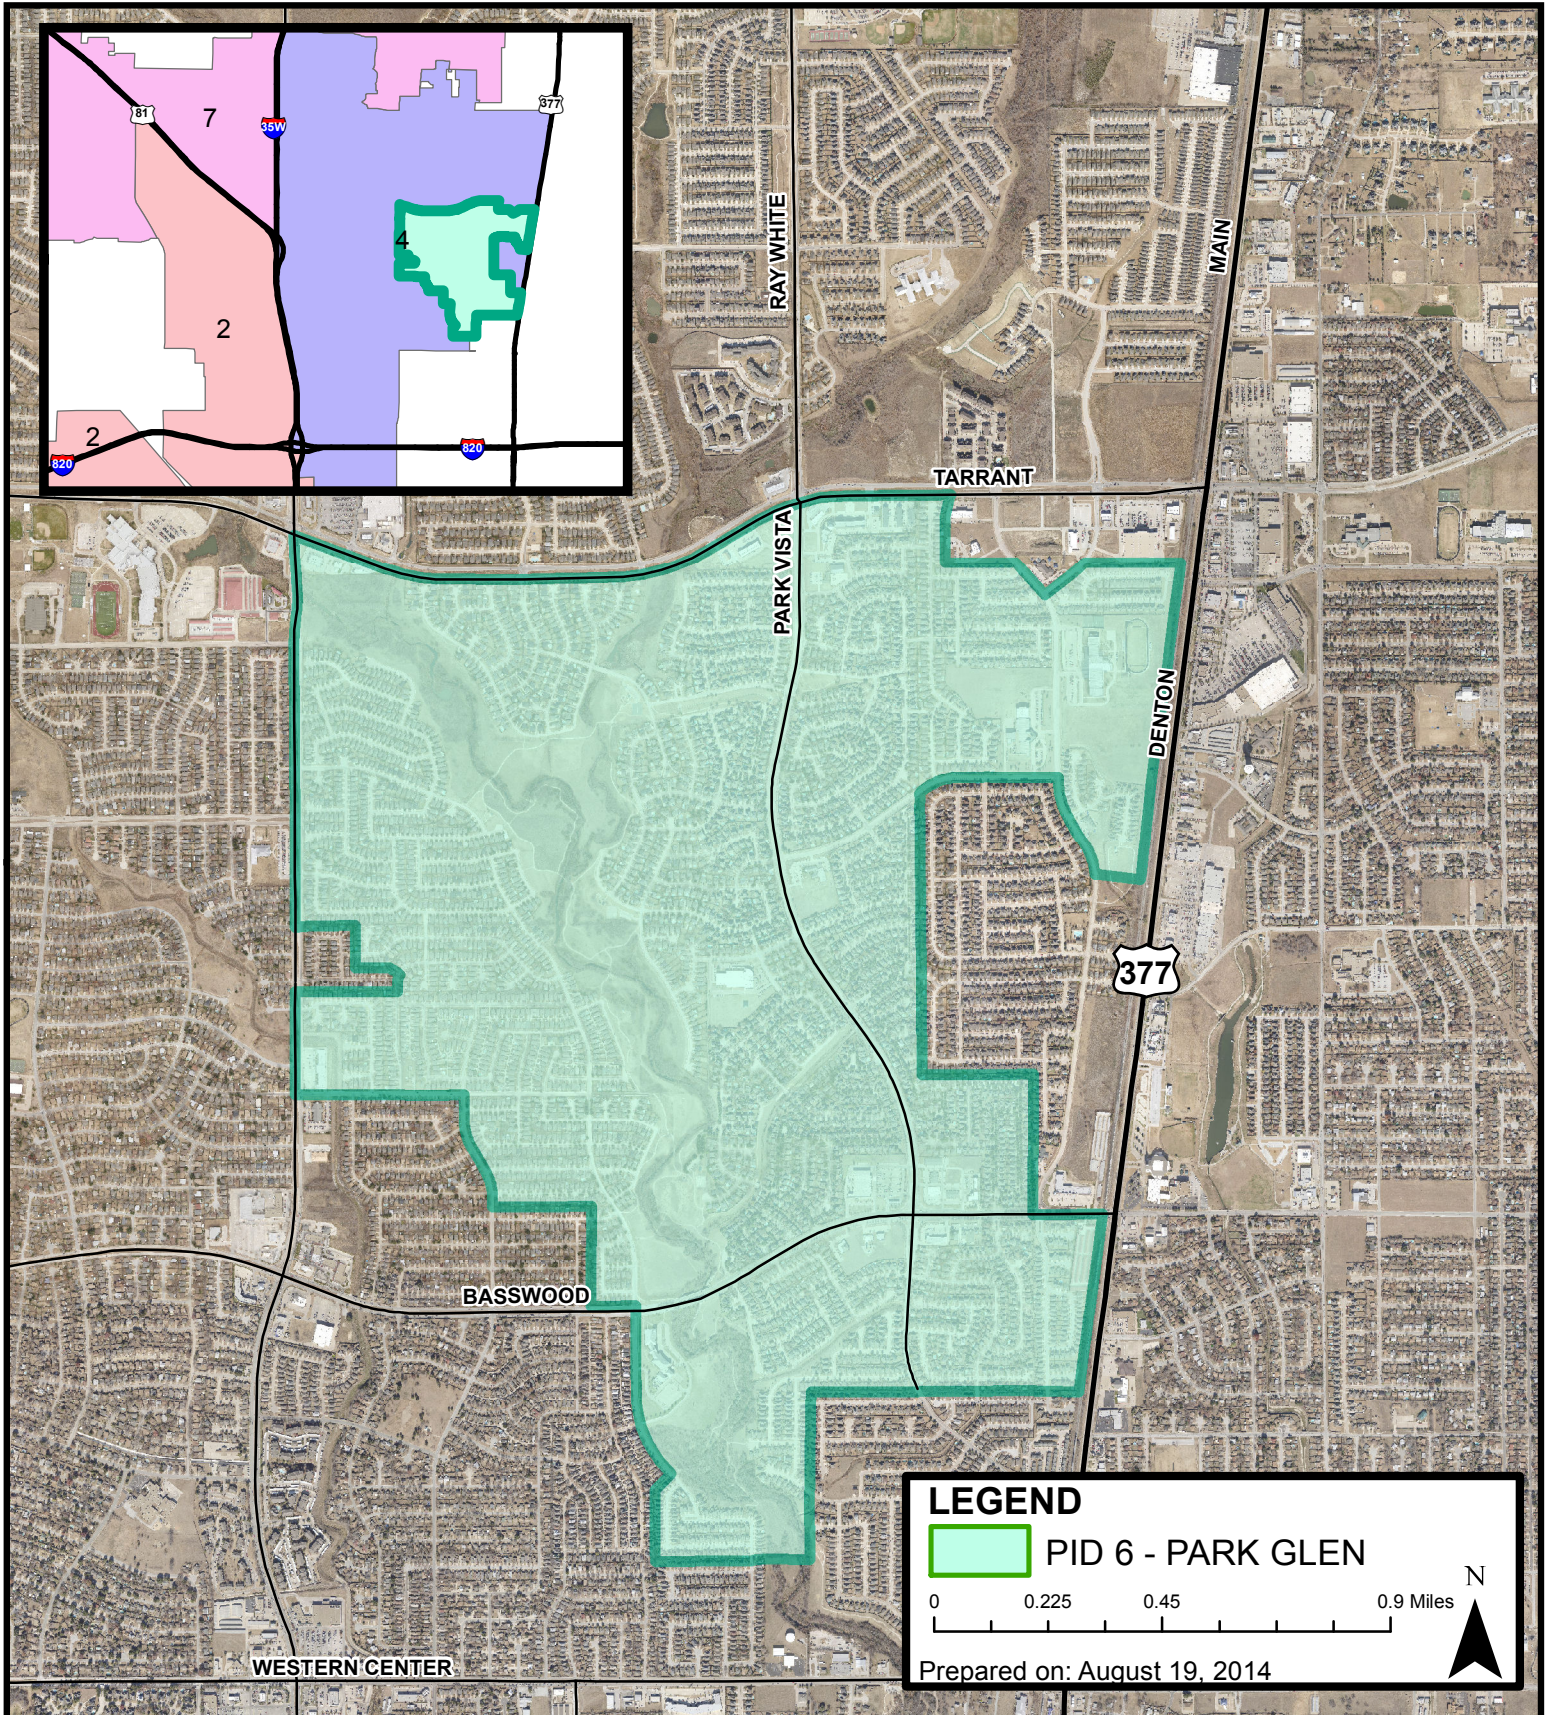

Park Glen Public Improvement District

COPYRIGHT 2014 CITY OF FORT WORTH. UNAUTHORIZED REPRODUCTION IS A VIOLATION OF APPLICABLE LAWS. THIS PRODUCT IS FOR INFORMATIONAL PURPOSES AND MAY NOT HAVE BEEN PREPARED FOR OR BE SUITABLE FOR LEGAL, ENGINEERING, OR SURVEYING PURPOSES. IT DOES NOT REPRESENT AN ON-THE-GROUND SURVEY AND PRESENTS ONLY THE APPROXIMATE RELATIVE LOCATION OF PROPERTY BOUNDARIES. THE CITY OF FORT WORTH ASSUMES NO RESPONSIBILITY FOR THE ACCURACY OF SAID DATA.