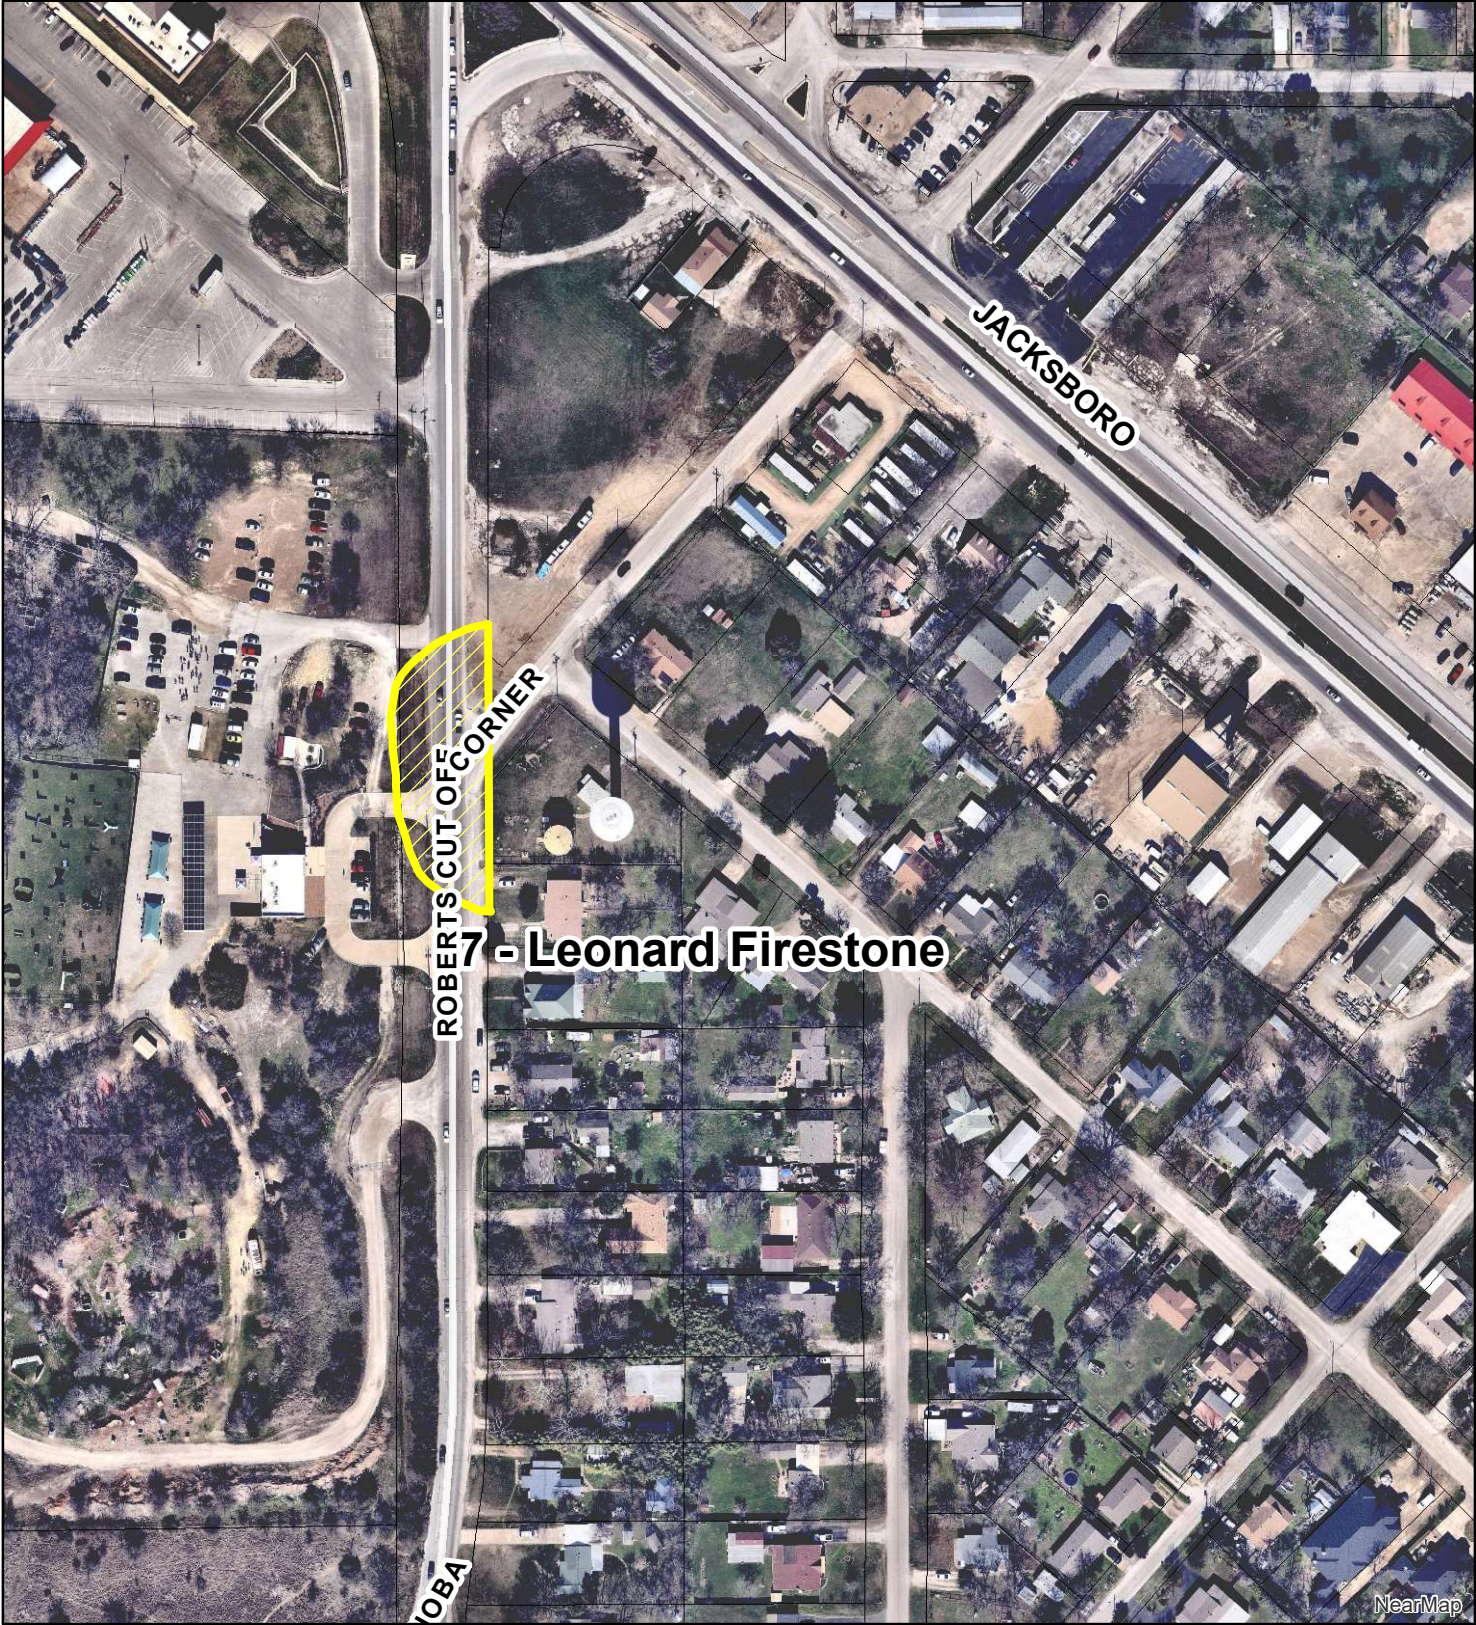

Mayor and Council Communication

21 SANSOM PARK ESMT

 Easement

Copyright 2021 City of Fort Worth. Unauthorized reproduction is a violation of applicable laws. This product is for informational purposes and may not have been prepared for or be suitable for legal, engineering, or surveying purposes. It does not represent an on-the-ground survey and represents only the approximate relative location of property boundaries. The City of Fort Worth assumes no responsibility for the accuracy of said data.

0 135 270 Feet