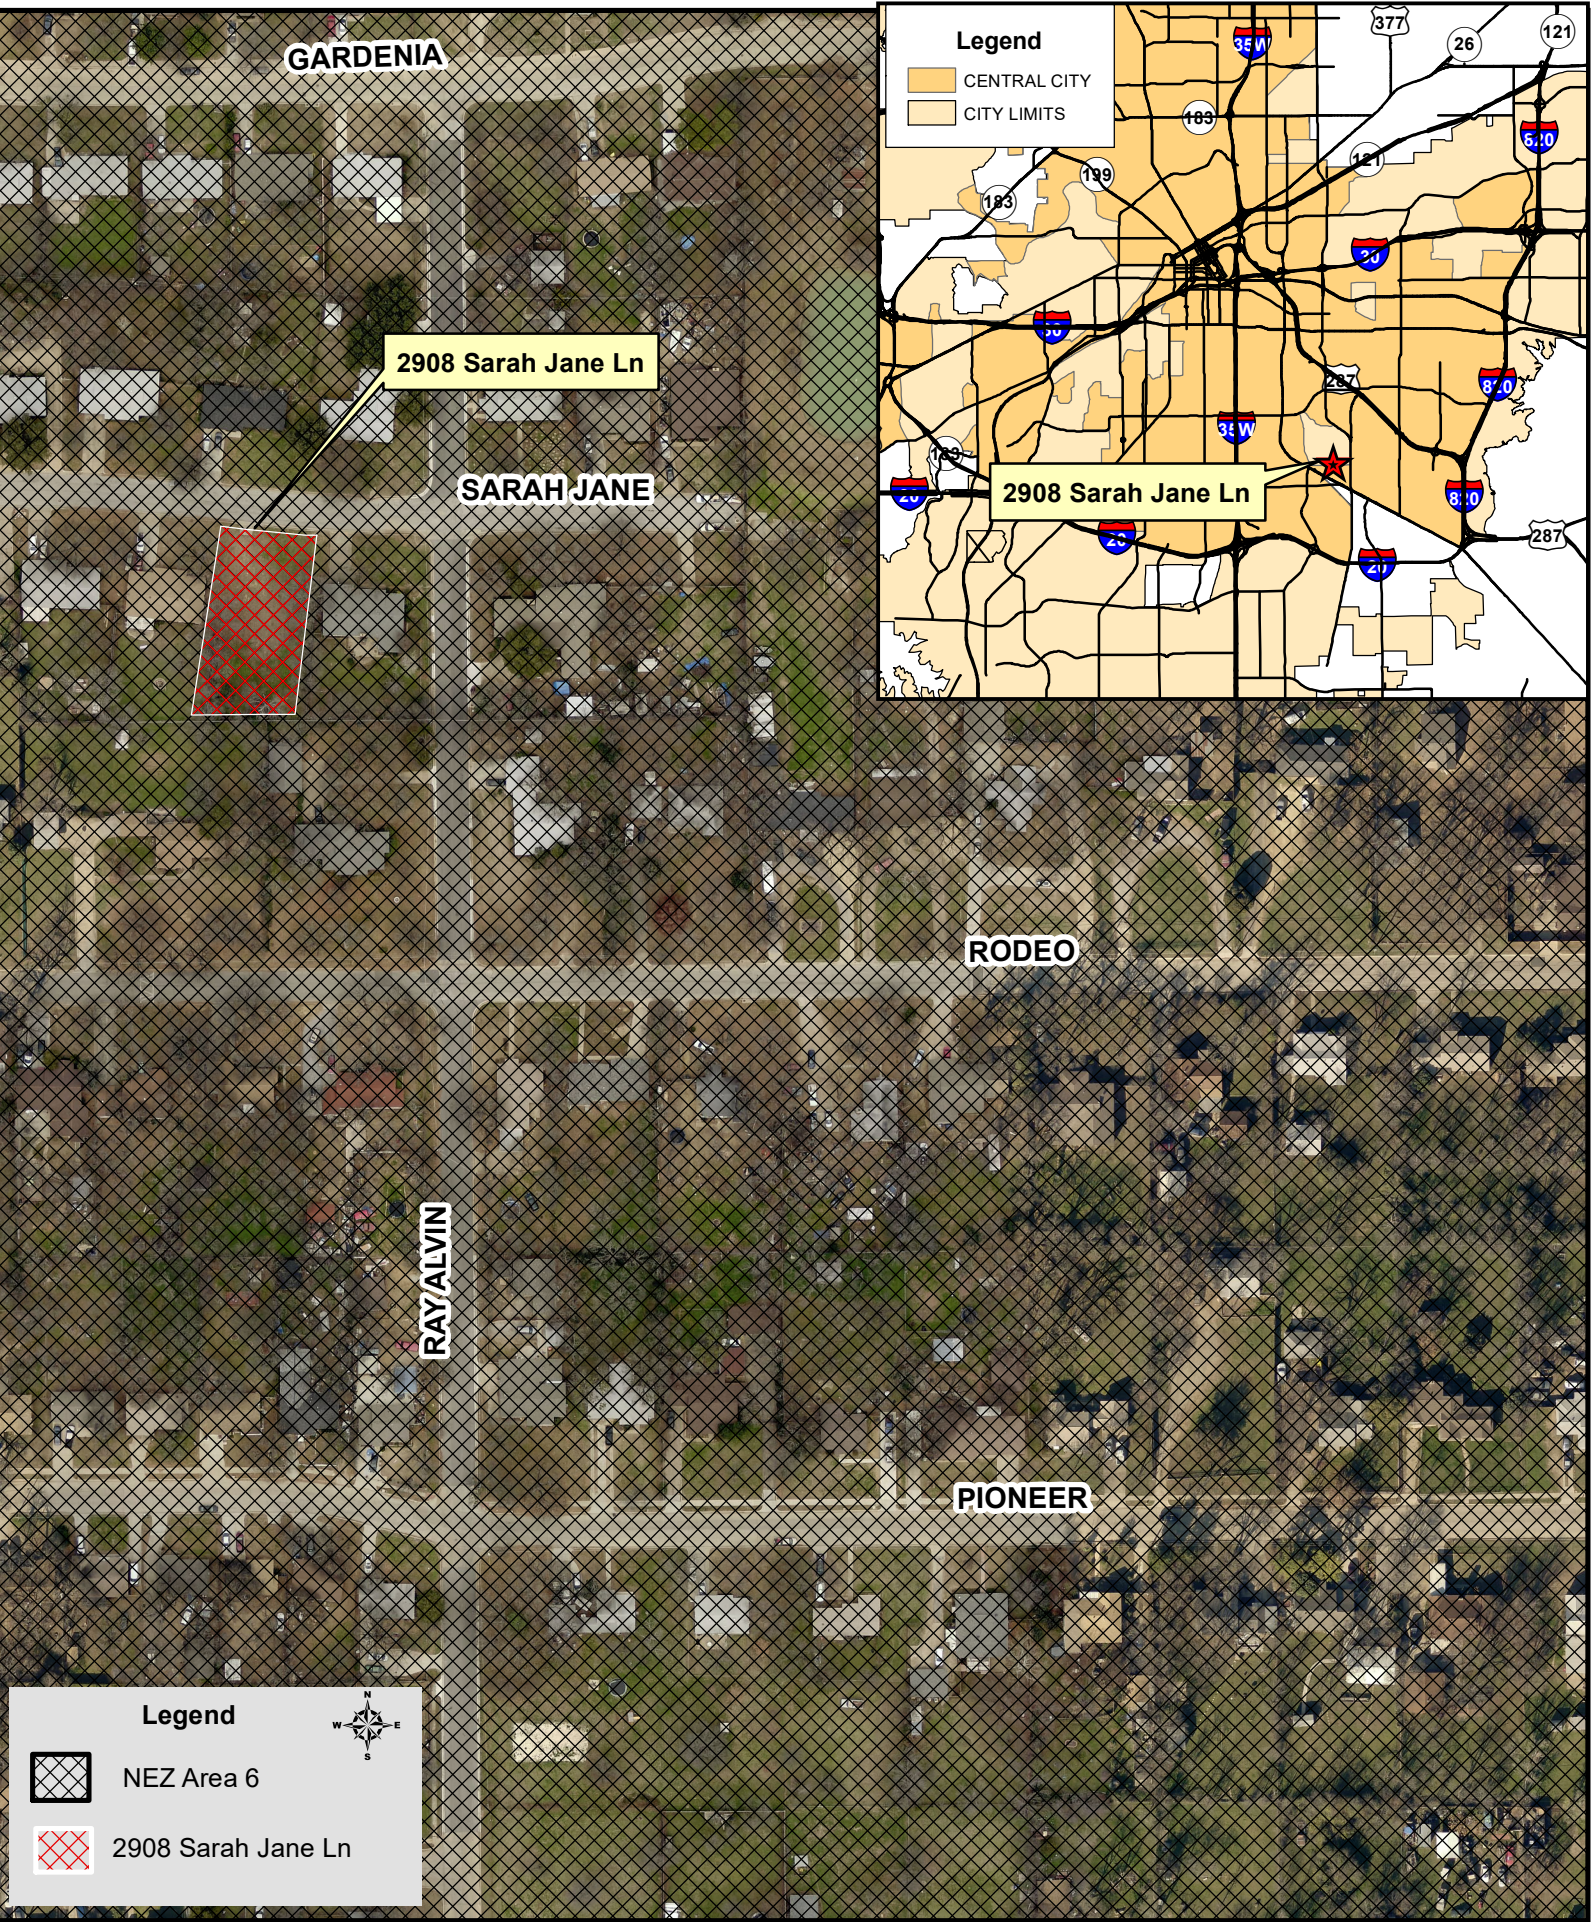

2908 Sarah Jane Ln - NEZ Area 6 Council District 8

GARDENIA

2908 Sarah Jane Ln

SARAH JANE

RODEO

RAY ALVIN

PIONEER