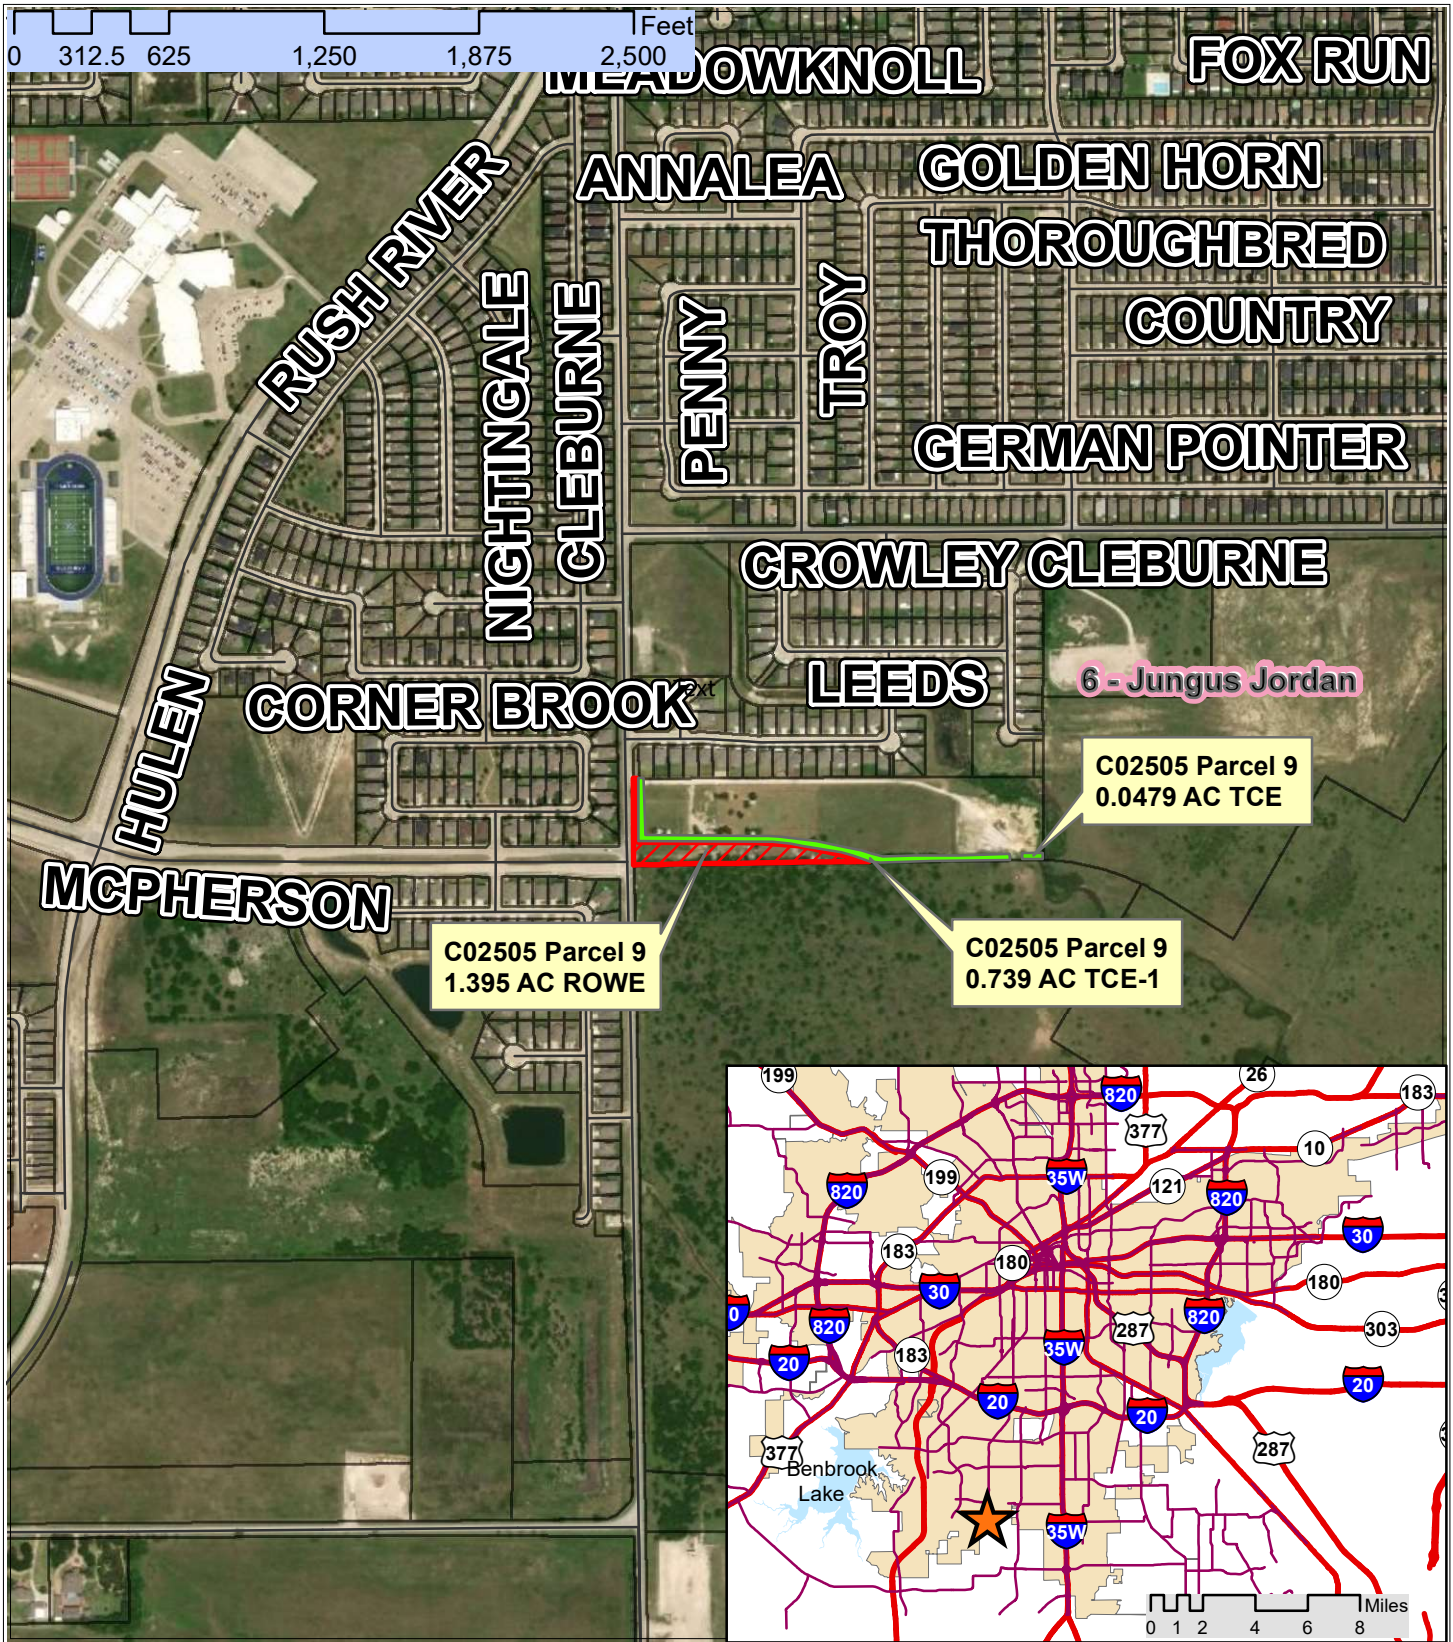

021PMD C02505 P9 CONDEMN MAP
McCart Avenue/McPherson Boulevard Project
COUNCIL DISTRICT No. 6

Copyright 2017 City of Fort Worth. Unauthorized reproduction is a violation of applicable laws. This product is for informational purposes and may not have been prepared for or be suitable for legal, engineering, or surveying purposes. It does not represent an on-the-ground survey and represents only the approximate relative location of property boundaries. The City of Fort Worth assumes no responsibility for the accuracy of said data.

-  ROW Parcel
-  TCE Parcel
-  Project Site