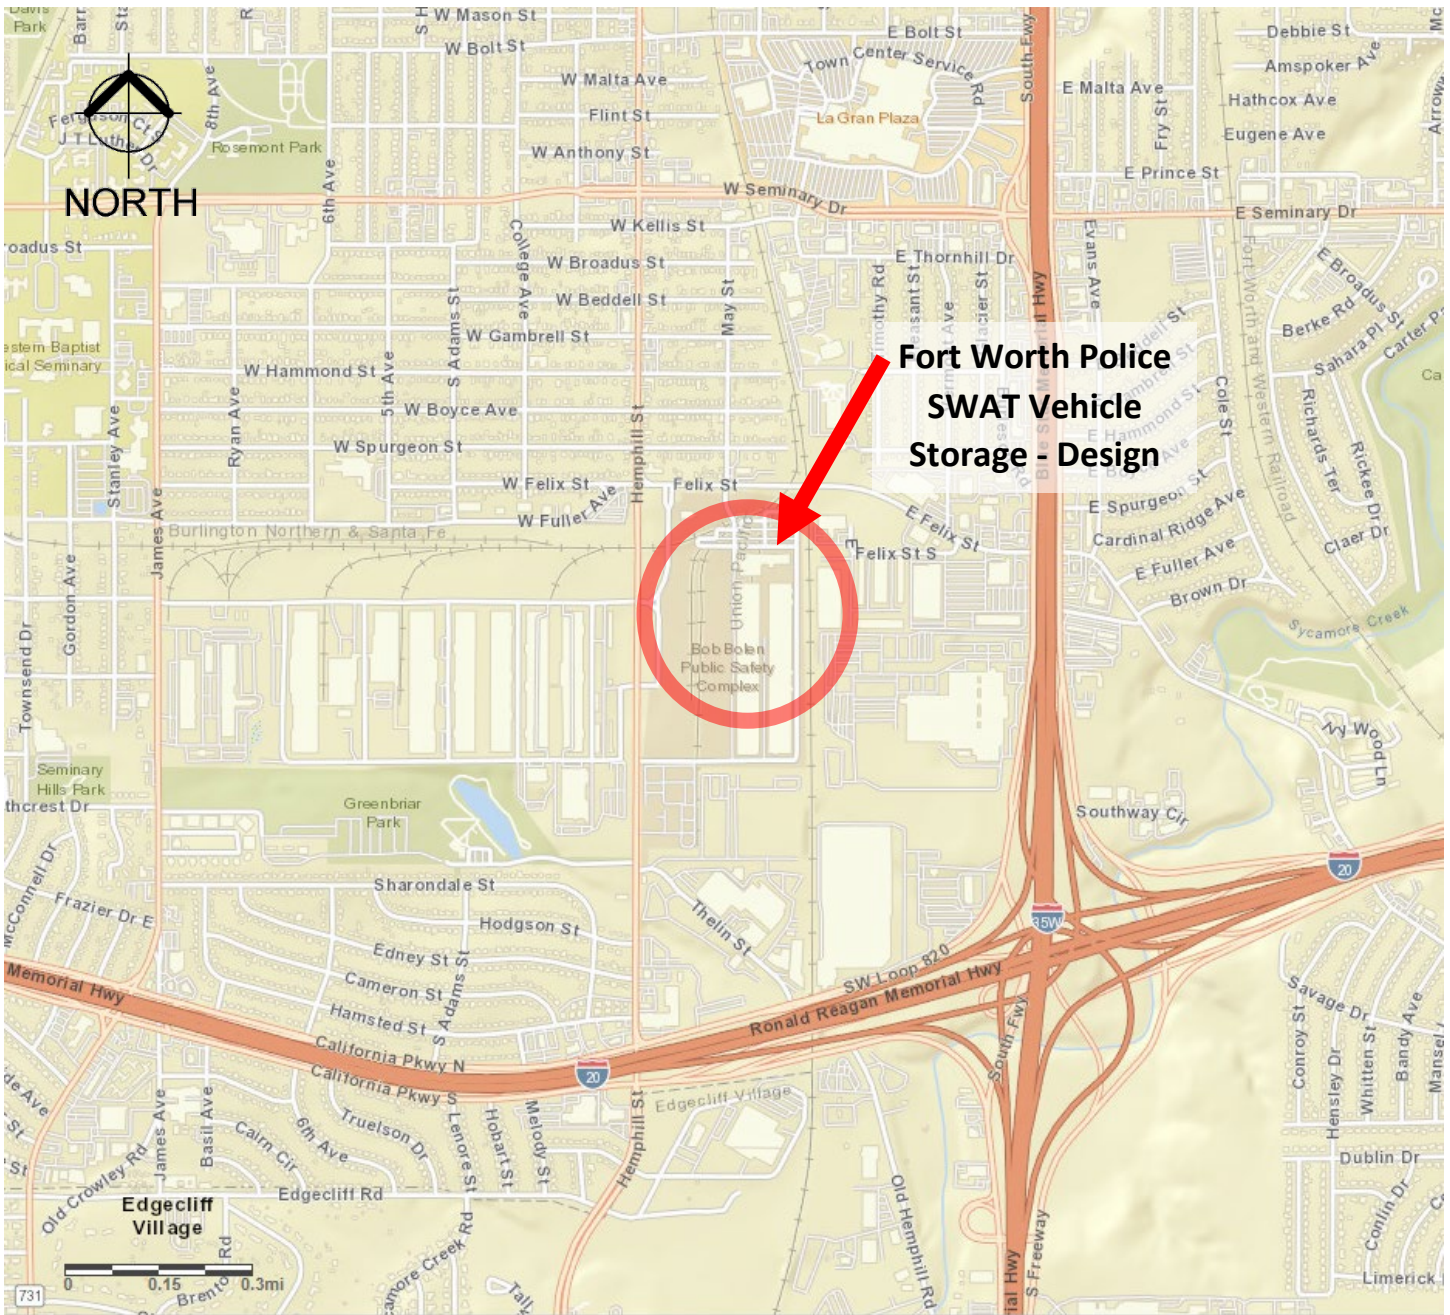

# FORT WORTH POLICE SWAT VEHICLE STORAGE - DESIGN

Council District 9