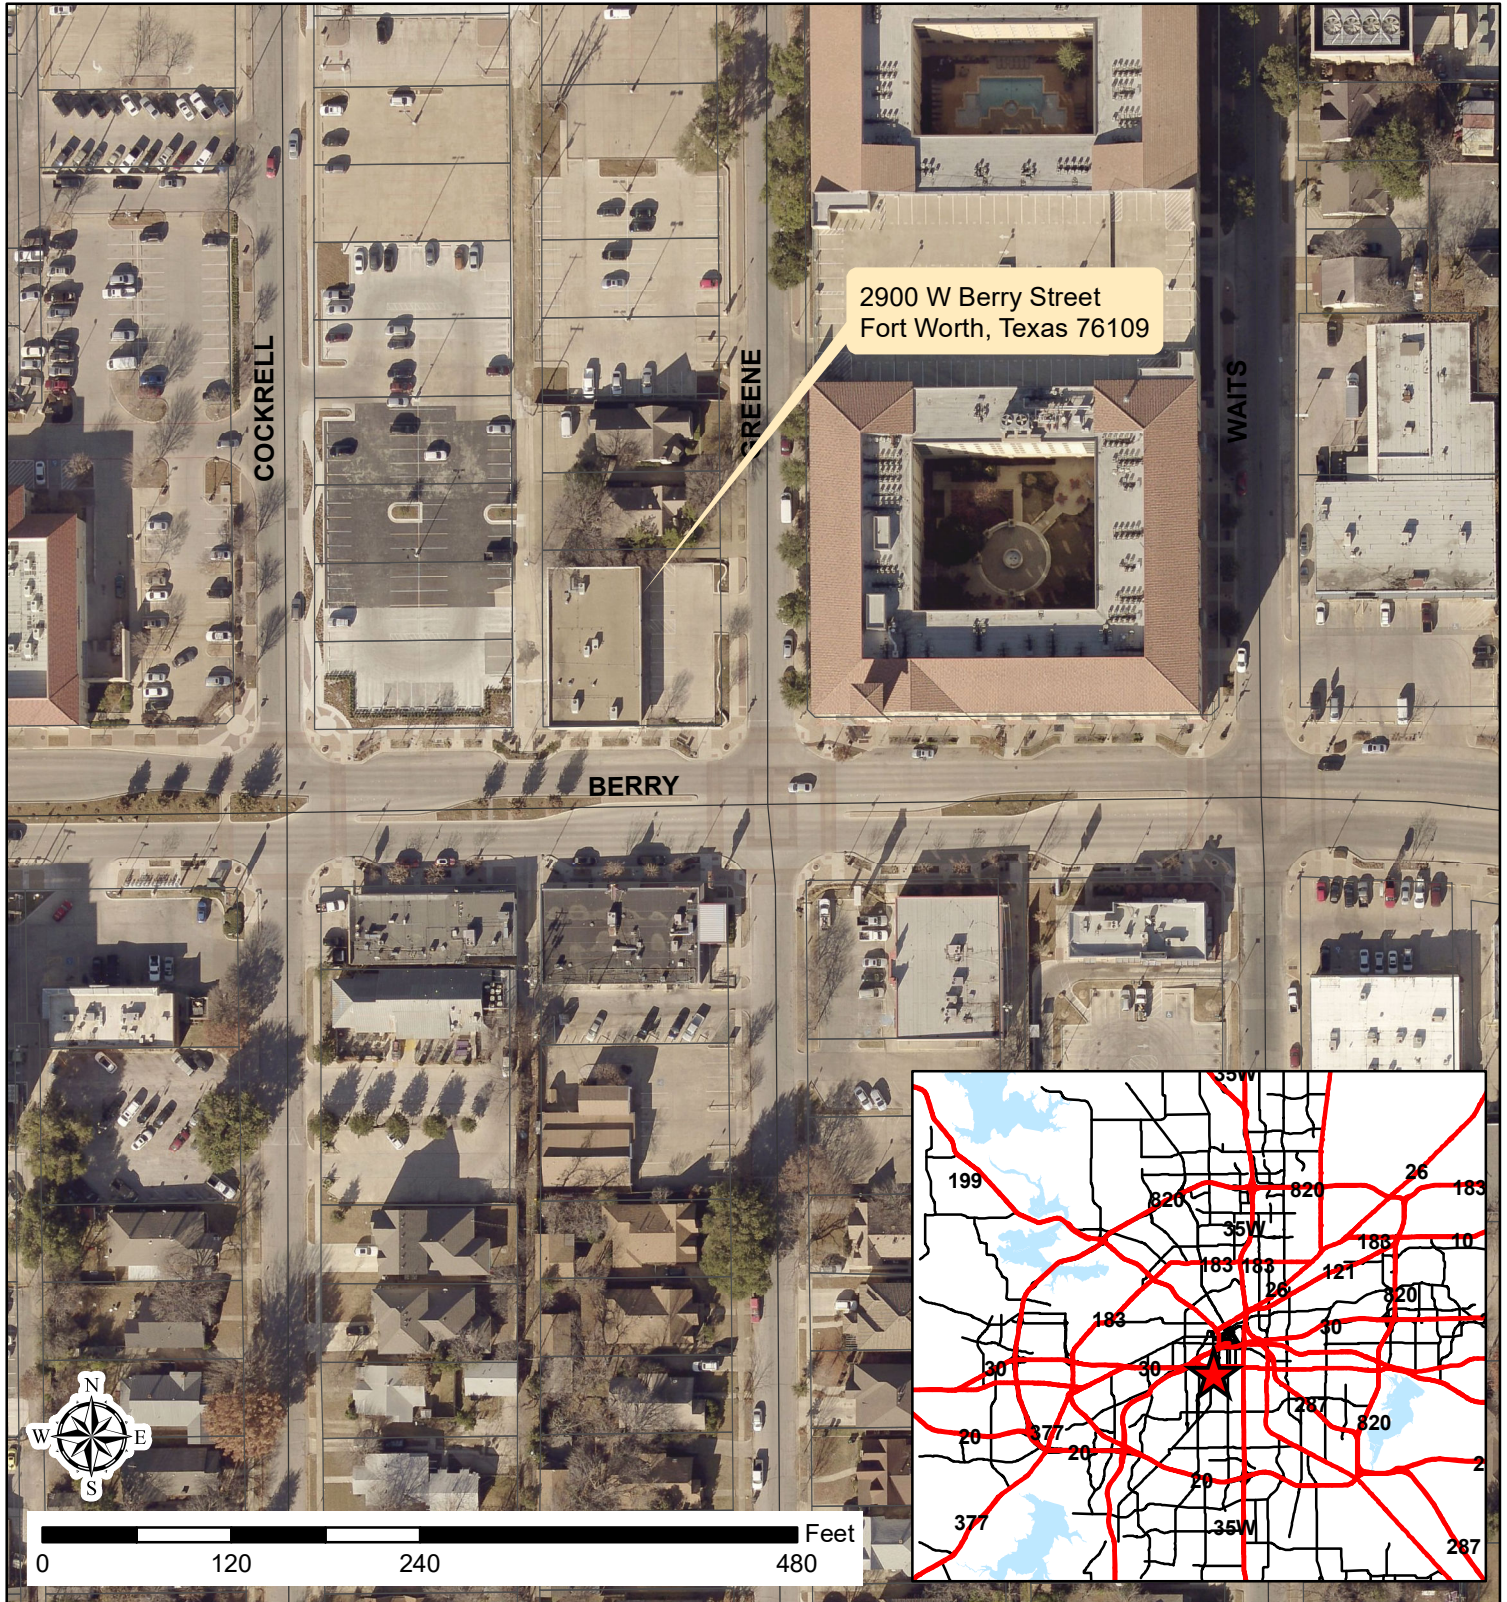

MAYOR AND COUNCIL COMMUNICATION MAP

212900WBERRY

Council District 9

Copyright 2019 City of Fort Worth. Unauthorized reproduction is a violation of applicable laws. This product is for informational purposes and may not have been prepared for or be suitable for legal, engineering, or surveying purposes. It does not represent an on-the-ground survey and represents only the approximate relative location of property boundaries. The City of Fort Worth assumes no responsibility for the accuracy of said data.

 **General Location**