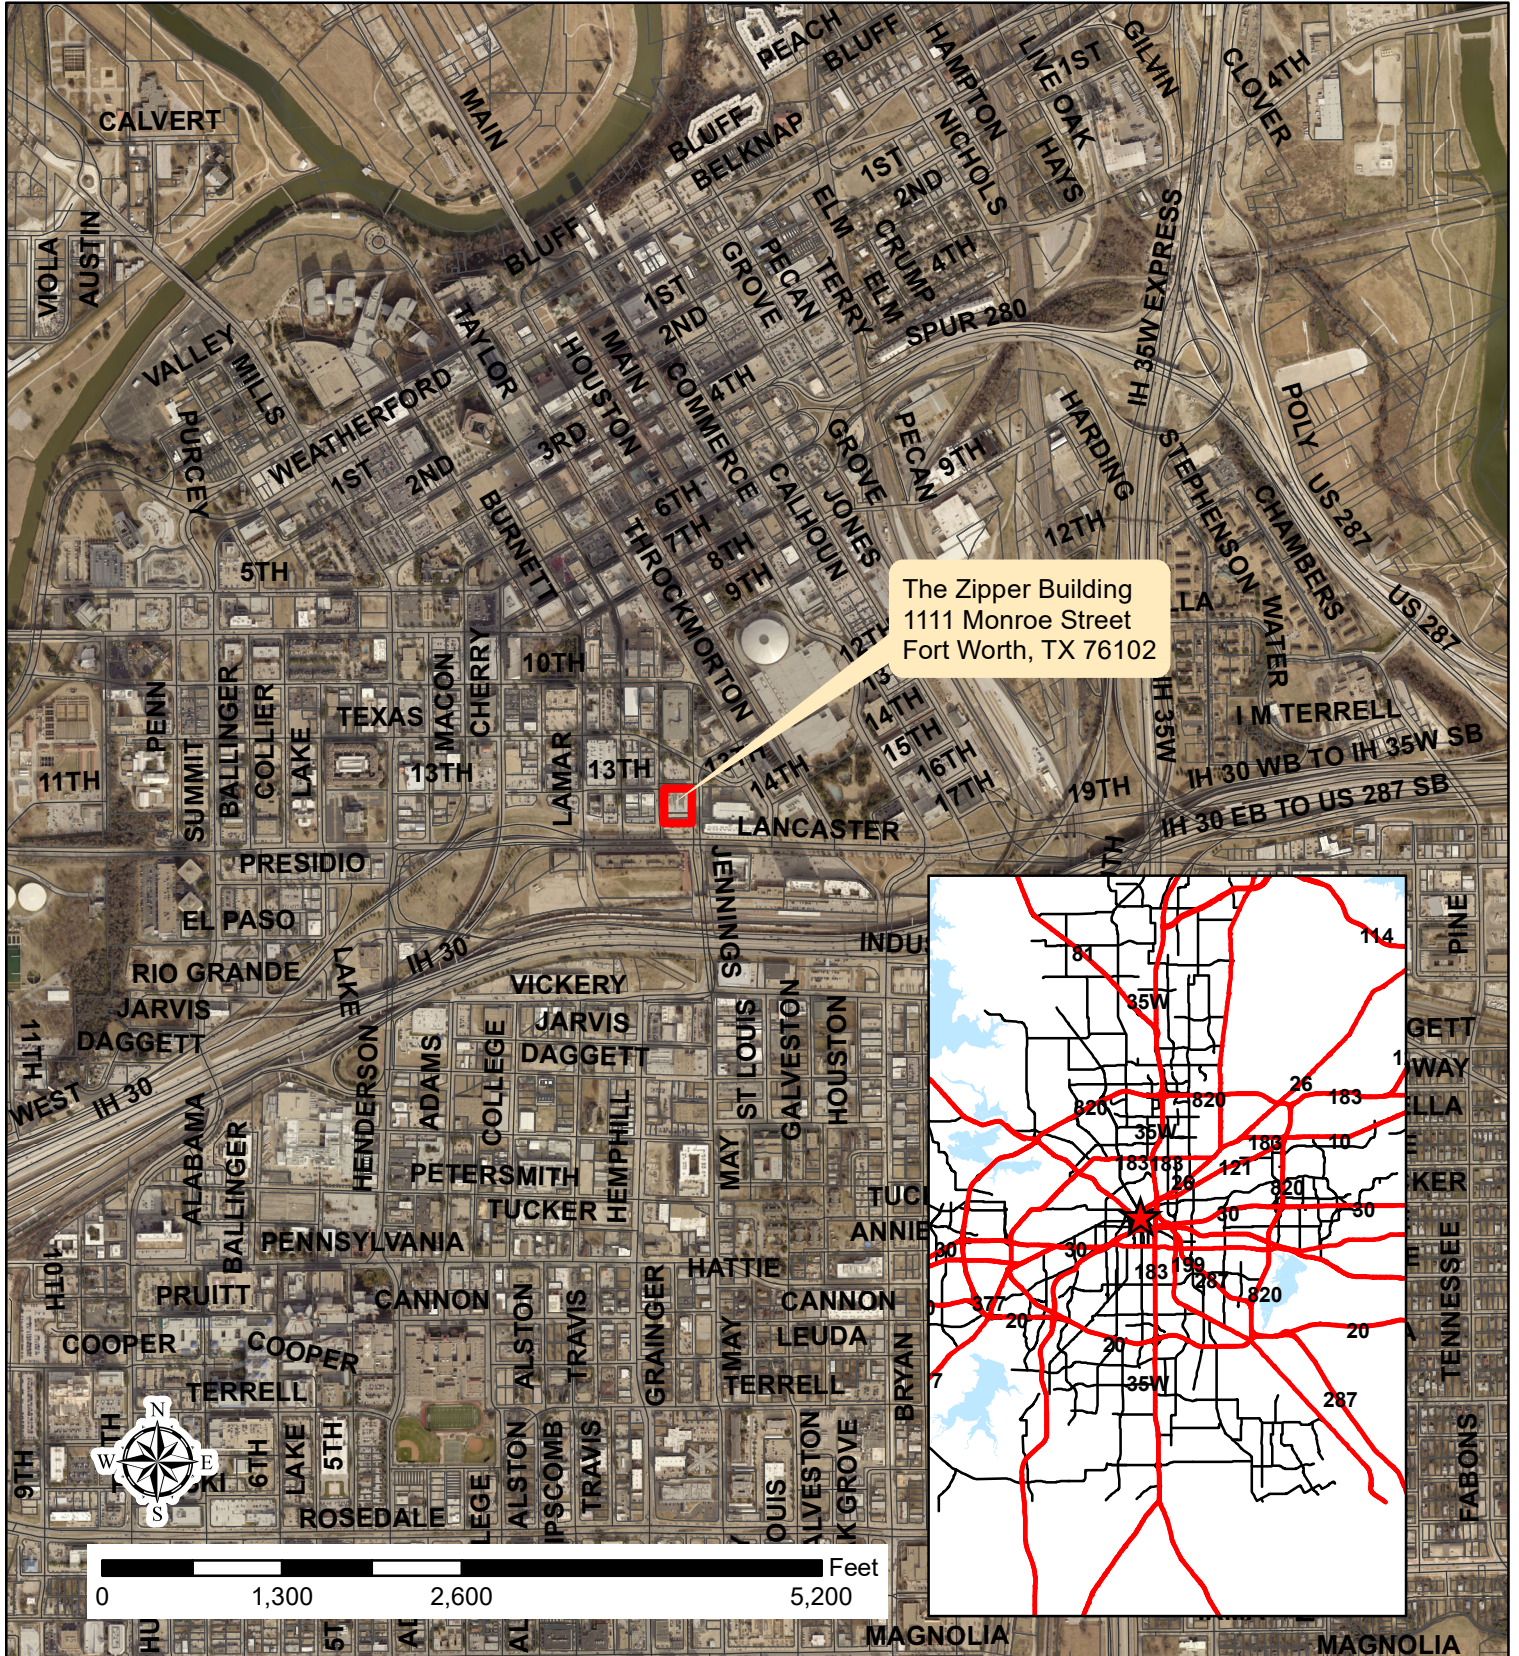

MAYOR AND COUNCIL COMMUNICATION MAP

21 VERIZON LEASE AMENDMENT

Council District 9

Copyright 2019 City of Fort Worth. Unauthorized reproduction is a violation of applicable laws. This product is for informational purposes and may not have been prepared for or be suitable for legal, engineering, or surveying purposes. It does not represent an on-the-ground survey and represents only the approximate relative location of property boundaries. The City of Fort Worth assumes no responsibility for the accuracy of said data.

 **General Location**