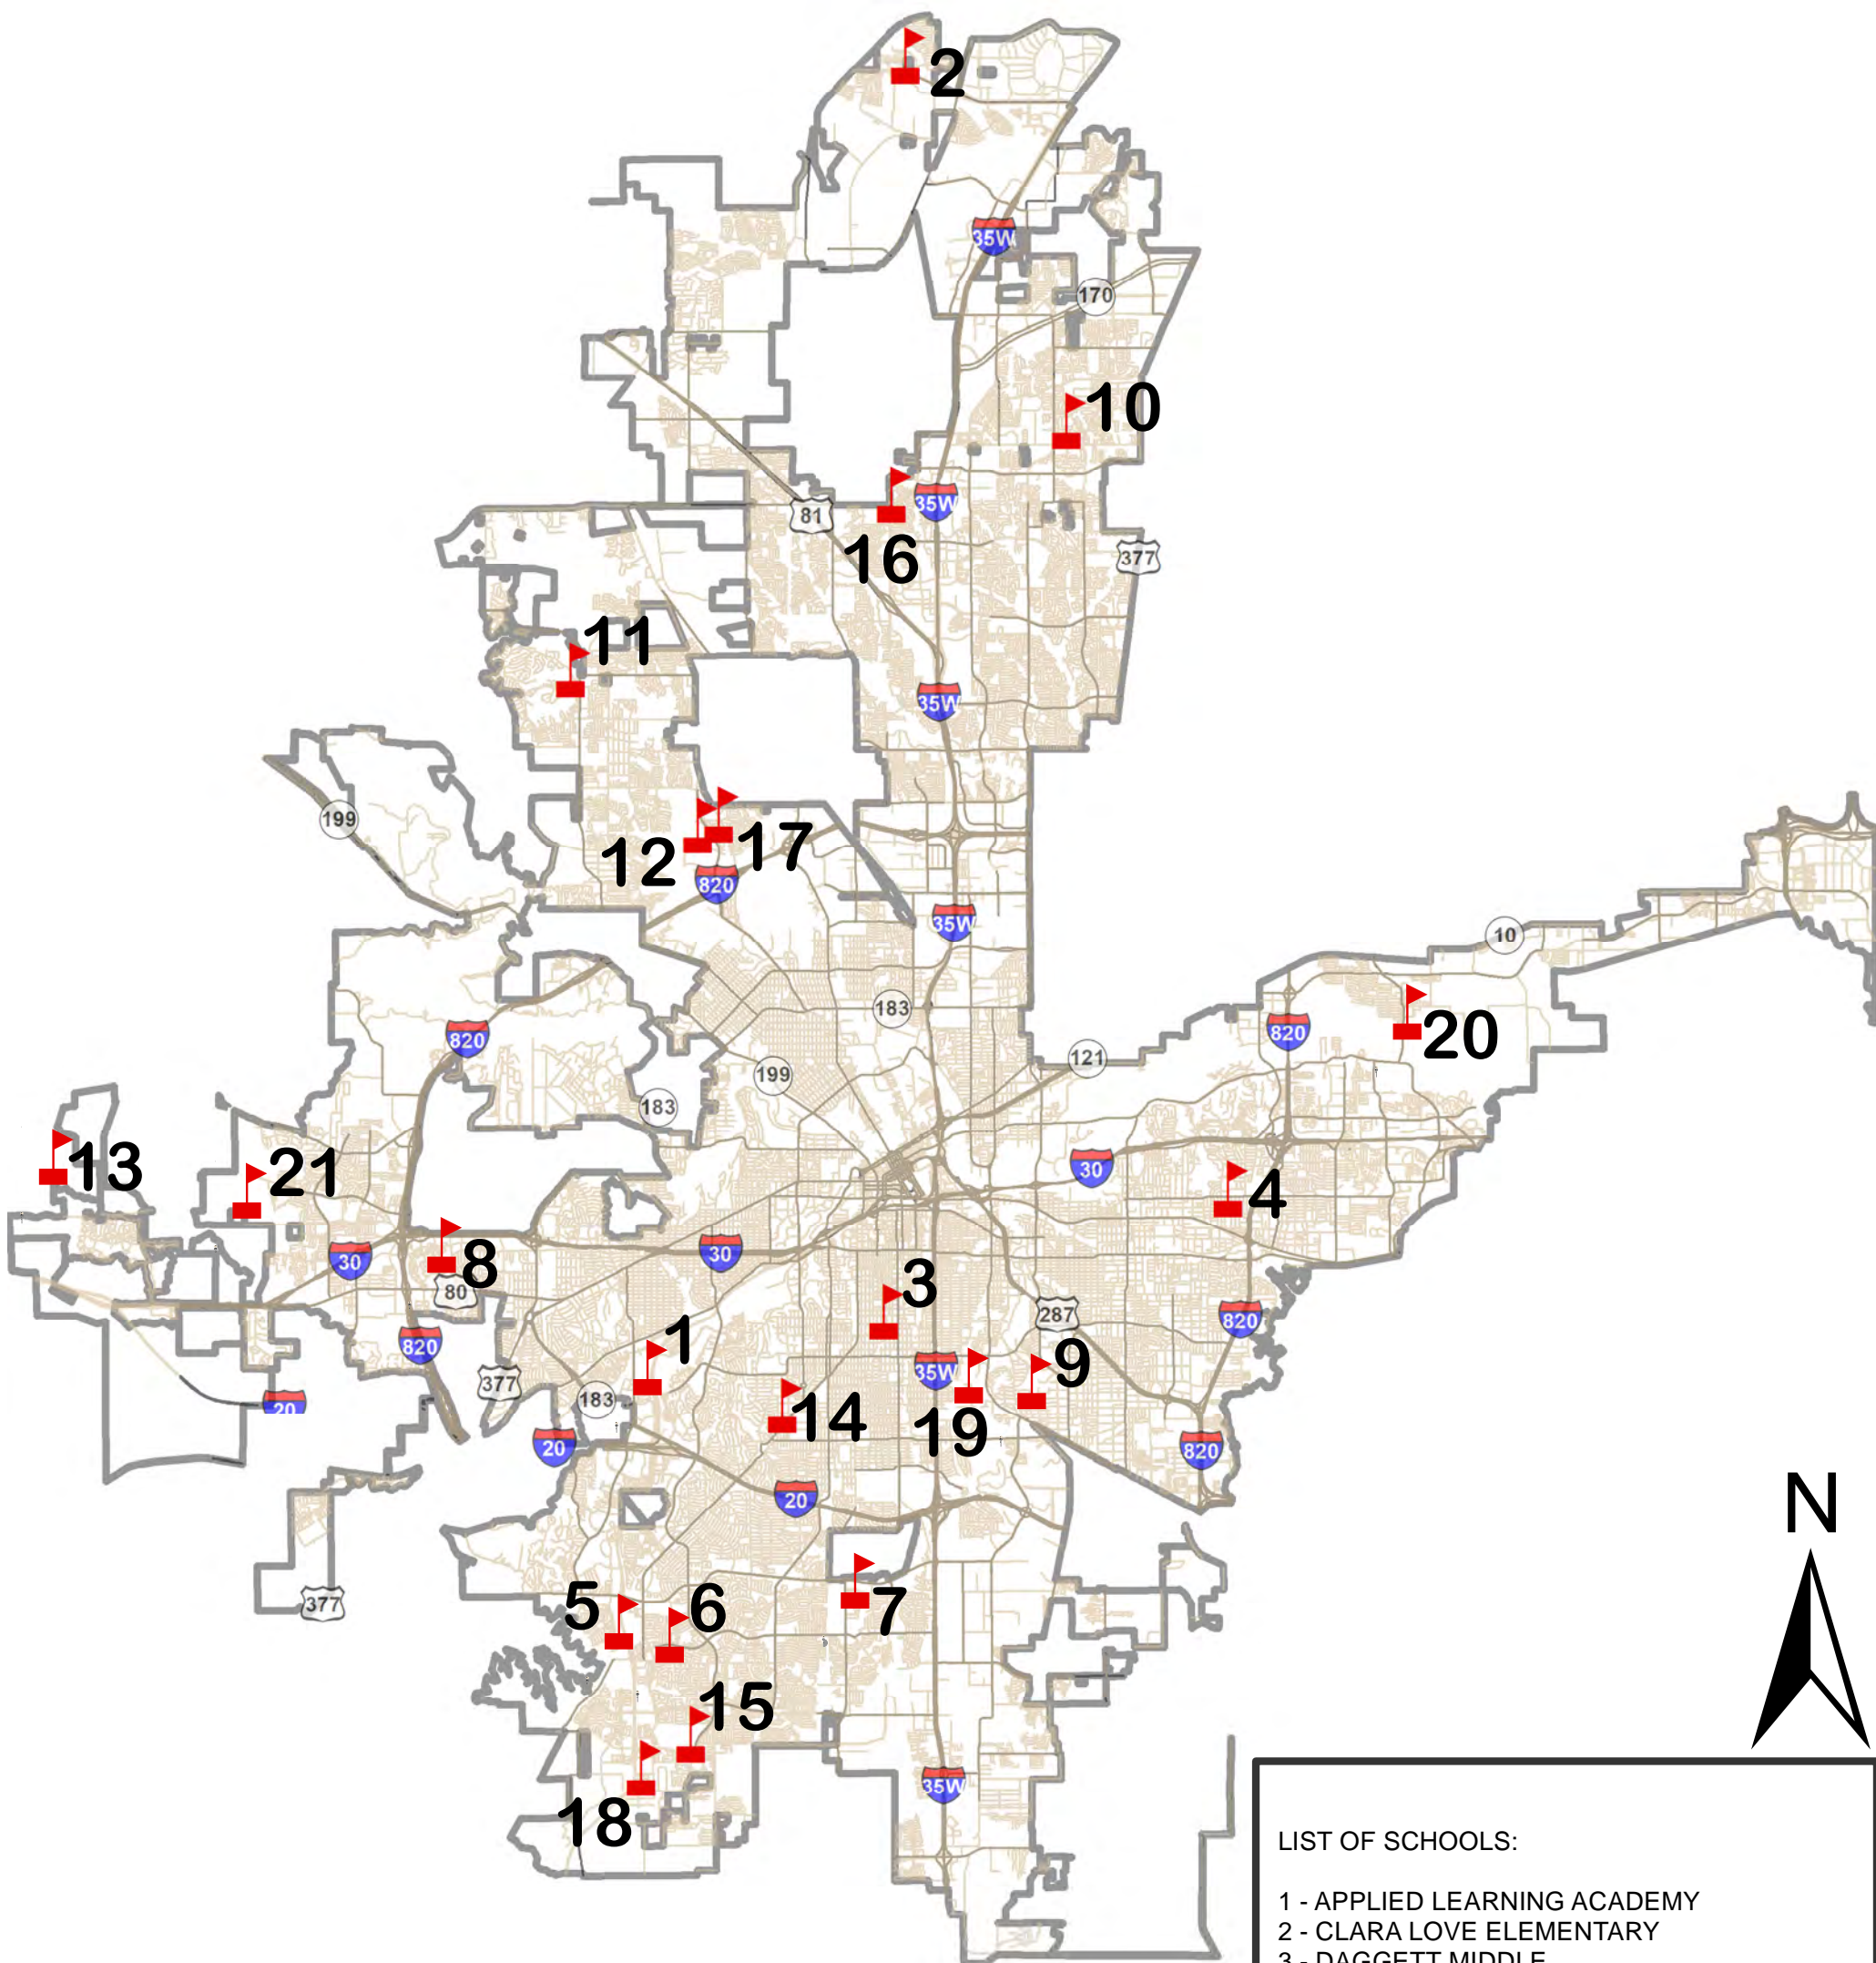

Mayor & Council Map

Chapter 22 Motor Vehicles and Traffic 2023 Amendment

LEGEND:

- SCHOOL LOCATION
- CFW LIMIT LINE

- LIST OF SCHOOLS:**
- 1 - APPLIED LEARNING ACADEMY
 - 2 - CLARA LOVE ELEMENTARY
 - 3 - DAGGETT MIDDLE
 - 4 - EASTERN HILLS ELEMENTARY
 - 5 - GREAT HEARTS LAKESIDE
 - 6 - HARMONY SCHOOL OF INNOVATION
 - 7 - IDEA EDGECLIFF
 - 8 - IDEA RISE
 - 9 - IDEA SOUTHEAST
 - 10 - INDEPENDENCE ELEMENTARY
 - 11 - LAKE COUNTRY ELEMENTARY
 - 12 - MARINE CREEK MIDDLE
 - 13- MCANALLY MIDDLE
 - 14 - MCLEAN MIDDLE
 - 15 - NORTH CROWLEY HIGH
 - 16 - OA PETERSON ELEMENTARY
 - 17 - REMINGTON POINT ELEMENTARY
 - 18 - SUMMER CREEK MIDDLE
 - 19 - TRINITY BASIN PREPARATORY- PAFFORD
 - 20 - TRINITY LAKES ELEMENTARY
 - 21 - UPLIFT ELEVATE PREPARATORY