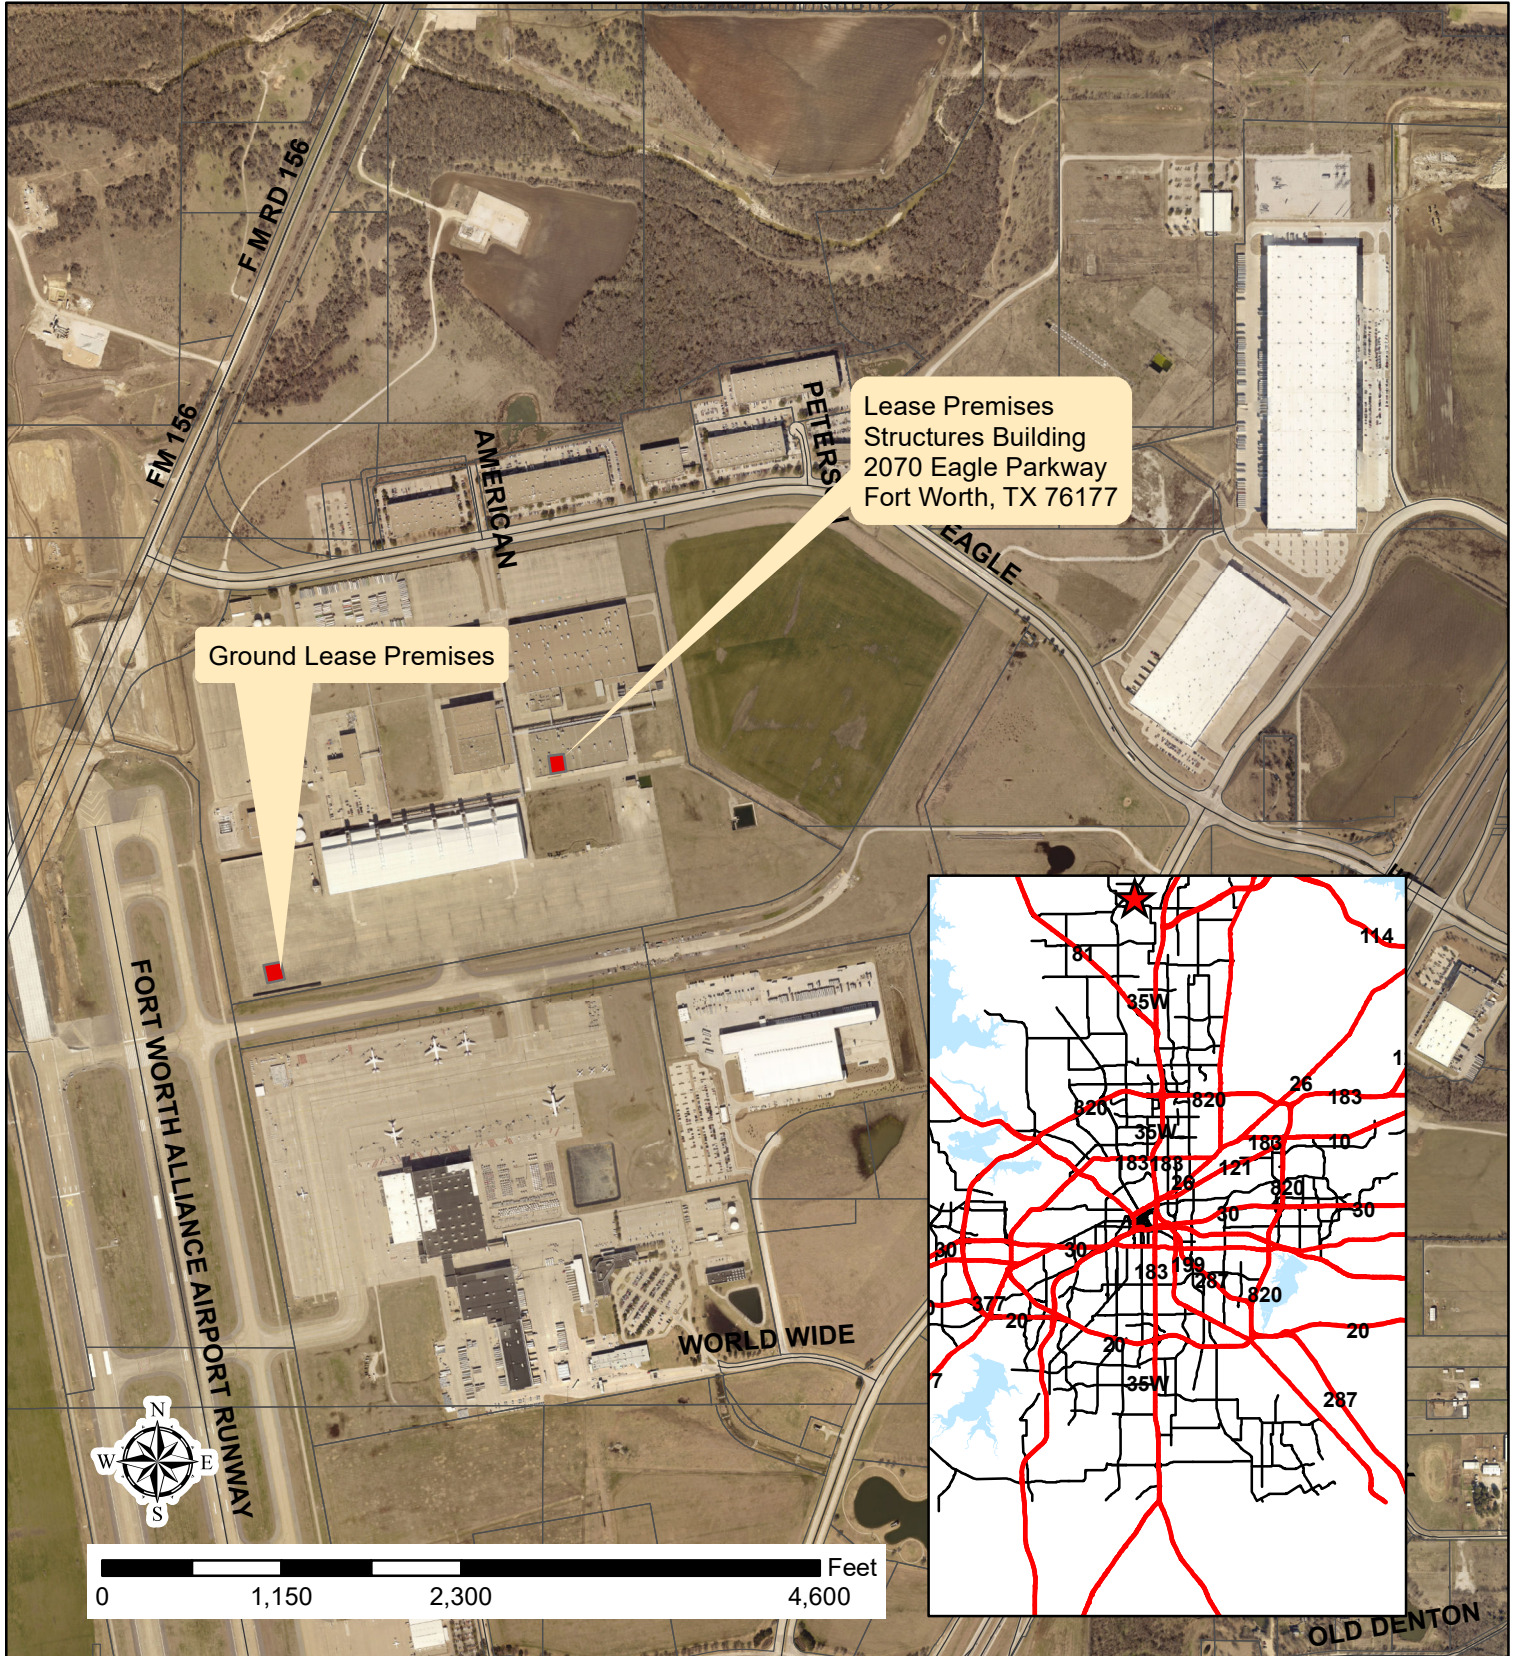

MAYOR AND COUNCIL COMMUNICATION MAP

21 PARAMOUNT AEROSPACE SYSTEMS

Council District 7

Copyright 2019 City of Fort Worth. Unauthorized reproduction is a violation of applicable laws. This product is for informational purposes and may not have been prepared for or be suitable for legal, engineering, or surveying purposes. It does not represent an on-the-ground survey and represents only the approximate relative location of property boundaries. The City of Fort Worth assumes no responsibility for the accuracy of said data.

 **General Location**