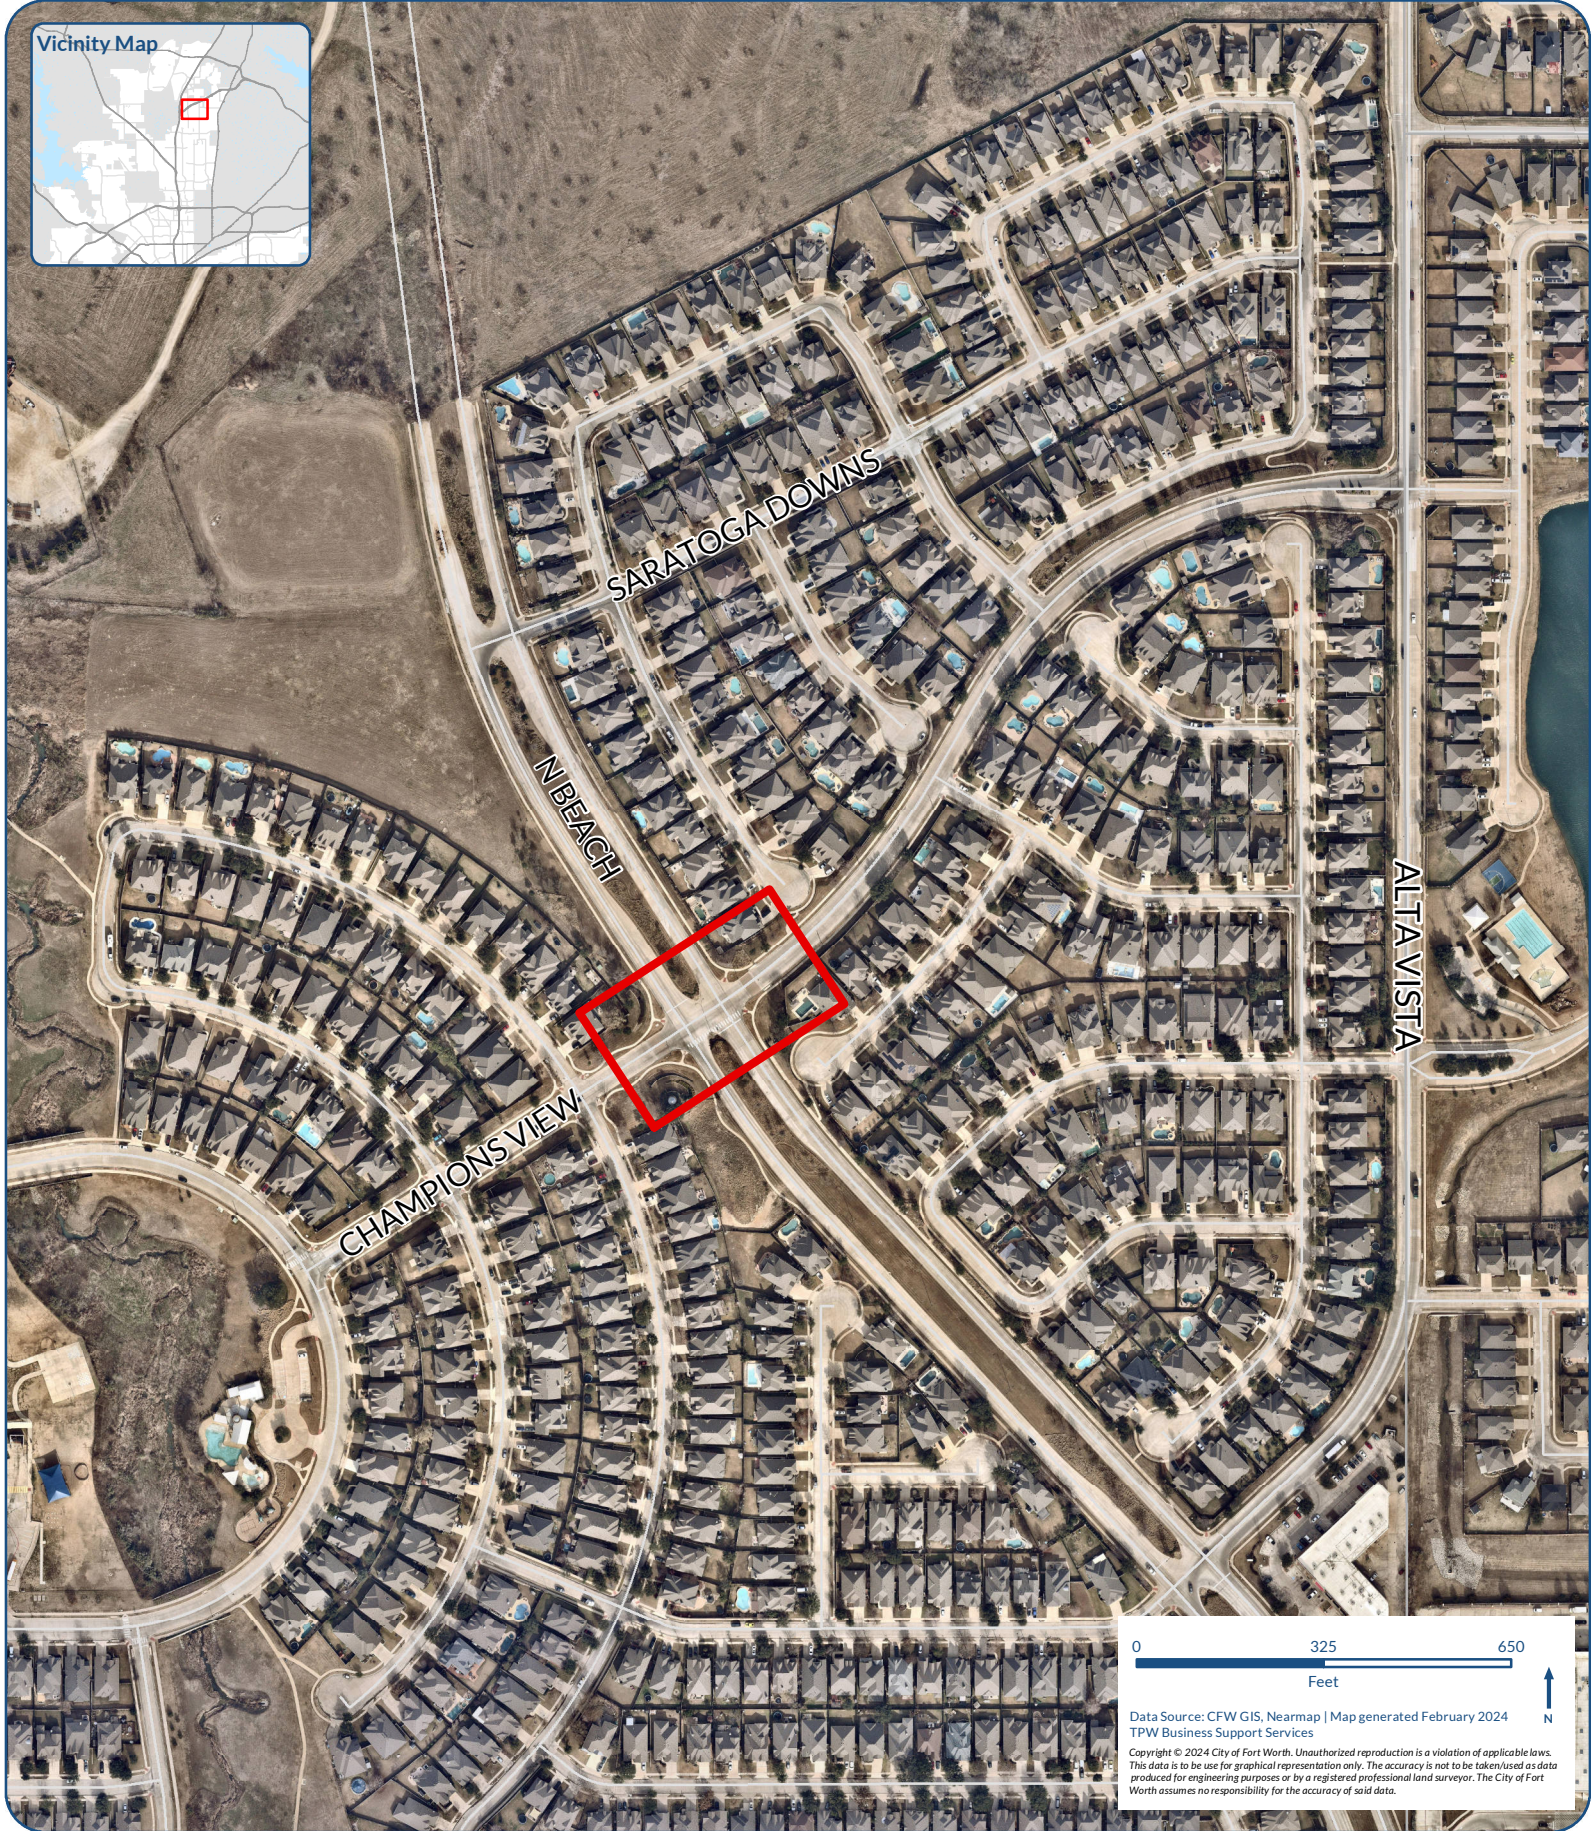

Mayor & Council Map | CPN 105374

Traffic Signal Project | CD #10

North Beach St & Champions View Pkwy

Data Source: CFW GIS, Nearmap | Map generated February 2024
TPW Business Support Services